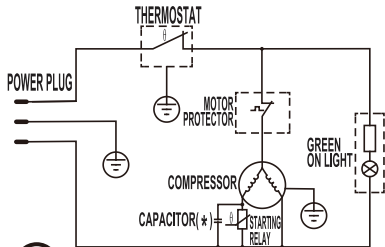

Kalamera

KCF-100

ELECTRIC DIAGRAM

*:Optional component may be not used.

LISTED
HOUSEHOLD
FREEZER
SA45373

Made in China

SPECIFICATIONS DESIGN PRESSURE

-HIGH SIDE	2.07 Mpa (300 psi)
-LOW SIDE	0.83Mpa (120 psi)
RATED VOLTAGE	115V~
RATED FREQUENCY	60Hz
INPUT CURRENT	1.4A
REFRIGERANT	R600a
AMOUNT	42g (1.48oz)
PHYSICAL VESICANT	CYCLOPENTANE
NET WEIGHT	23kg (51lbs)

Warning:
Reproductive Harm:
www.P65Warnings.ca.gov