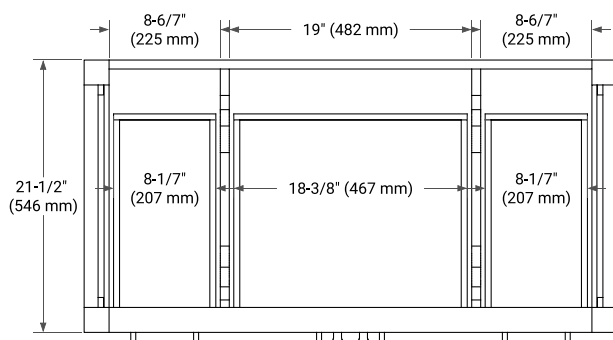

## BASE CABINET DIMENSIONS

42" W x 21.5" D x 34.5" H

### FRONT VIEW

### SIDE VIEW

### PLAN VIEW

**OVERALL DIMENSIONS**

43" W x 22" D x 1.5" H

**COUNTERTOP OPTIONS**

Carrara Marble

White Quartz

**FEATURES**

- Solid countertop with mitered edges & seams
- Undermount white oval sink
- Pre-drilled for 8" widespread faucet