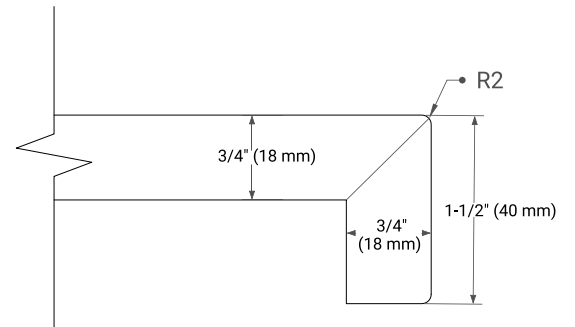

### SIDE VIEW

### PLAN VIEW

**OVERALL DIMENSIONS**

43" W x 22" D x 1.5" H

**COUNTERTOP OPTIONS**

Carrara Marble

White Quartz

**FEATURES**

- Solid countertop with mitered edges & seams
- Undermount white oval sink
- Pre-drilled for 8" widespread faucet

**INCLUDED**

- Countertop
- Matching Backsplash
- Oval Sink

**COUNTERTOP PLAN VIEW**

**EDGE SIDE VIEW**

**THREE DIMENSIONAL COUNTERTOP VIEW**