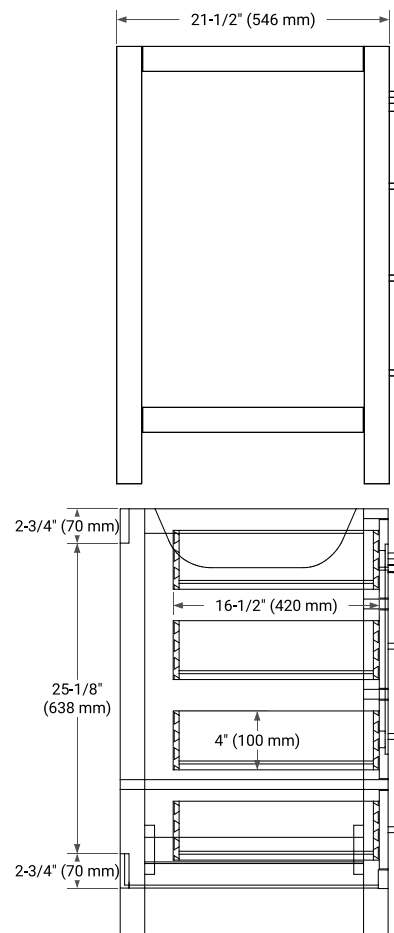

## BASE CABINET DIMENSIONS

42" W x 21.5" D x 34.5" H

### FRONT VIEW

### SIDE VIEW

### PLAN VIEW

**OVERALL DIMENSIONS**

43" W x 22" D x 1.5" H

**COUNTERTOP OPTIONS**

Carrara Marble

White Quartz

**FEATURES**

- Solid countertop with mitered edges & seams
- Undermount white oval sink
- Pre-drilled for 8" widespread faucet