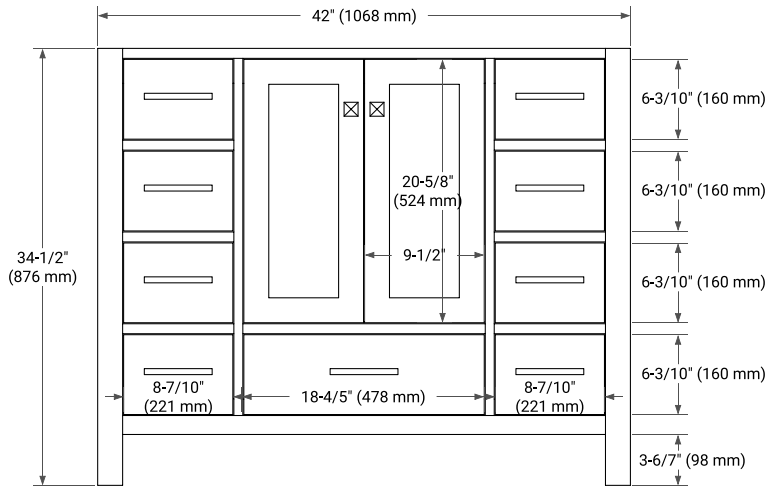

CAMBRIDGE 42" SINGLE SINK BASE CABINET

BASE CABINET DIMENSIONS

42" W x 21.5" D x 34.5" H

FEATURES

- Solid wood frame & plywood panels
- Dovetail drawers and joints
- Soft closing doors & drawers

HARDWARE FINISHES*

Brushed Nickel   Satin Brass   Matte Black   Polished Chrome

Hardware comes preinstalled with the illustrated option. Other finishes are available on our online store if you prefer a different one.

AVAILABLE COLORS

White   Grey   Midnight Blue   Espresso   Oak

FRONT VIEW

SIDE VIEW

PLAN VIEW