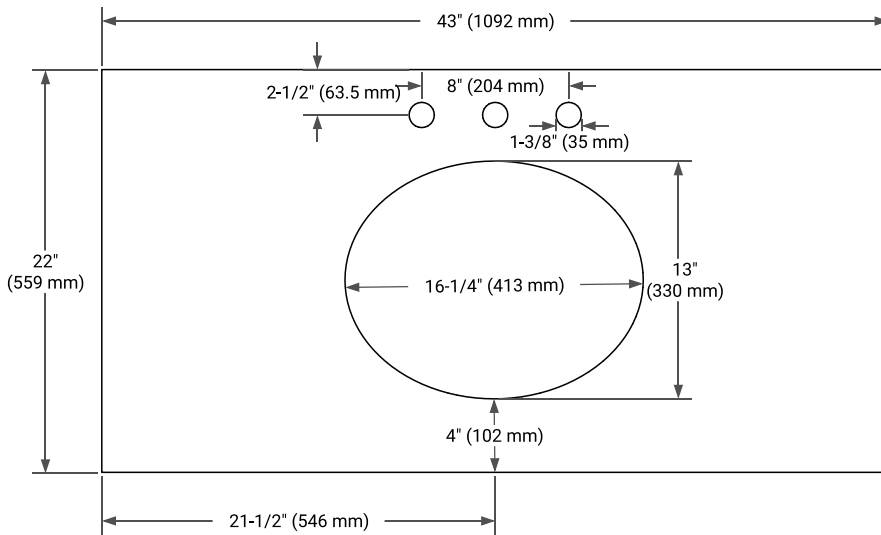

## BASE CABINET DIMENSIONS

42" W x 21.5" D x 34.5" H

### SIDE VIEW

### PLAN VIEW

**OVERALL DIMENSIONS**

43" W x 22" D x 1.5" H

**COUNTERTOP OPTIONS**

Carrara Marble

White Quartz

**FEATURES**

- Solid countertop with mitered edges & seams
- Undermount white oval sink
- Pre-drilled for 8" widespread faucet

**INCLUDED**

- Countertop
- Matching Backsplash
- Oval Sink

**COUNTERTOP PLAN VIEW**

**EDGE SIDE VIEW**

**THREE DIMENSIONAL COUNTERTOP VIEW**