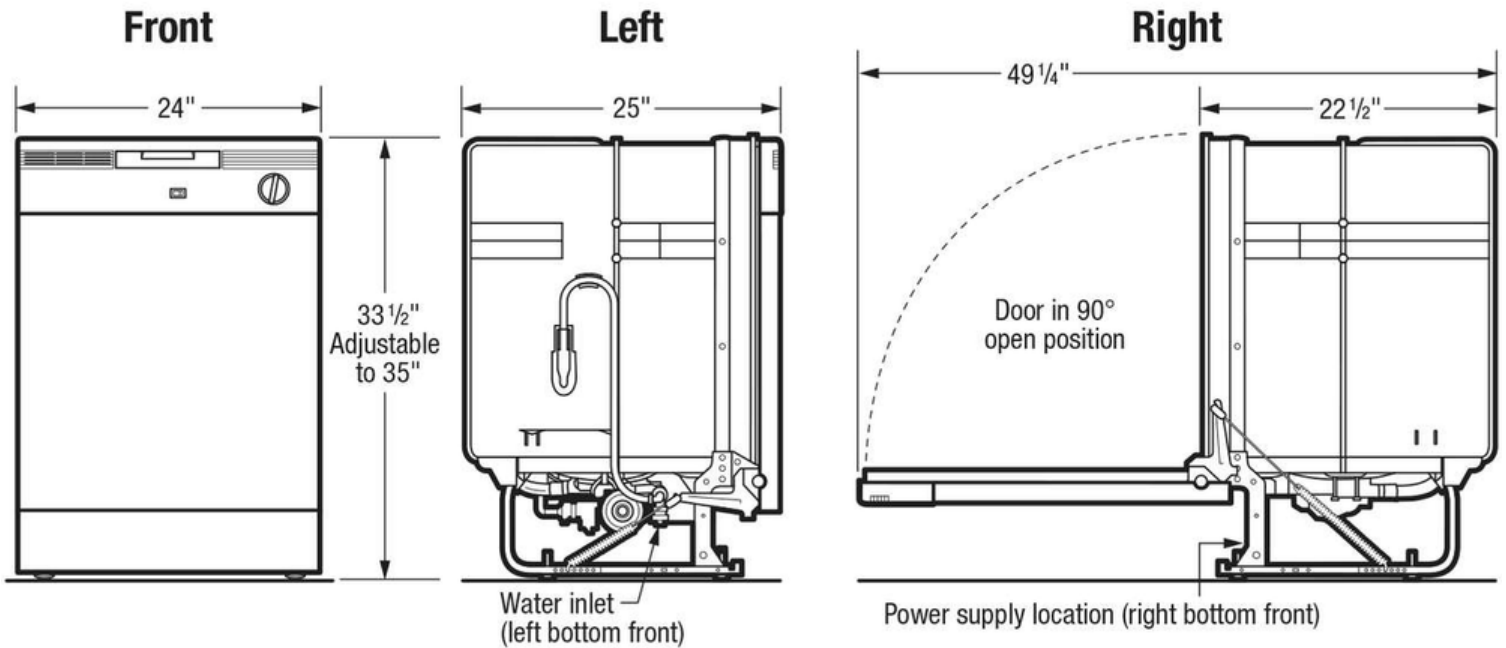

Frigidaire

24" Built-In Dishwasher

FDPC4221AS, FDPC4221AW, FDPC4221AB

Version : 02/22

Note: For planning purposes only. Always consult local and national electric, gas and plumbing codes.

Refer to Product Installation Guide for detailed installation instructions on the web at frigidaire.com / frigidaire.ca

Specifications subject to change. Accessories information available on the web at frigidaire.com / frigidaire.ca

USA • 10200 David Taylor Drive • Charlotte, NC 28262 • 1-800-FRIGIDAIRE • frigidaire.com

CANADA • 5855 Terry Fox Way • Mississauga, ON L5V 3E4 • 1-800-265-8352 • frigidaire.ca