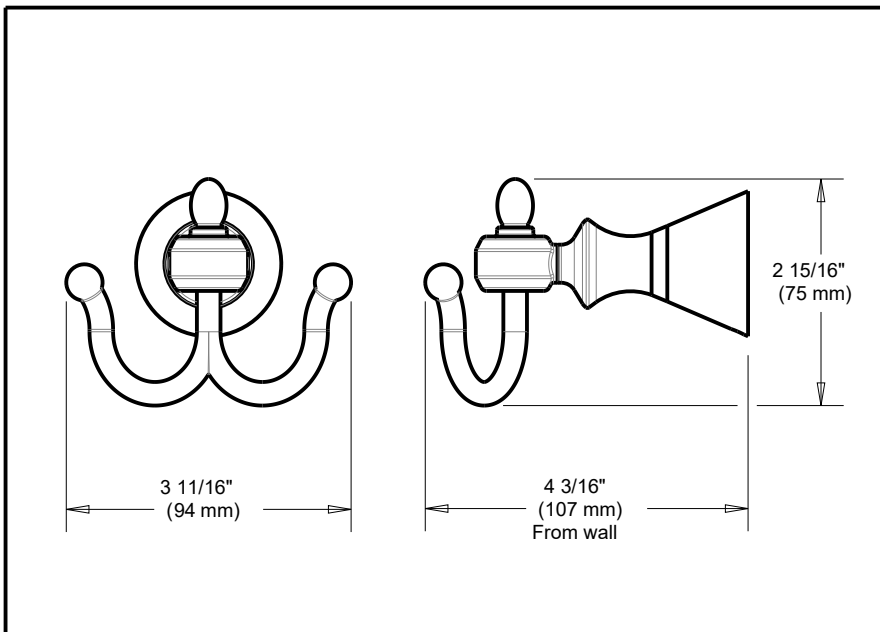

DELTA[®] ACCESSORIES

- Vessona Bath Collection
- Towel Hook

Submitted Model No.: _____

Specific Features: _____

STANDARD SPECIFICATIONS:

- Mounting hardware and mounting template included with product.