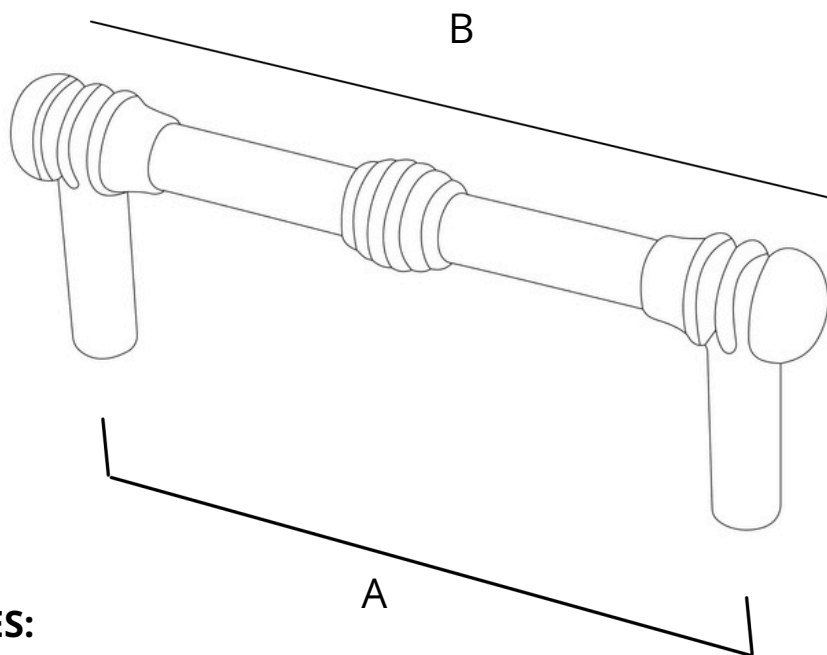

# Laurel 3-3/4 in. Center-to-Center Pull

Satin Copper - RL061060

### DIMENSIONS

Center to center: 3.75 in. **(A)**

Overall length: 4.5 in. **(B)**

Projection: 1.375 in.

Height: 0.56 in.

Weight: 0.17 lbs.

### INSTALLATION

#8-32 1 in. & 1.5 in. screws included

### THE LAUREL COLLECTION INCLUDES:

1-1/4 in. knob

3-3/4 in. center-to-center pull

All offered in Satin Copper