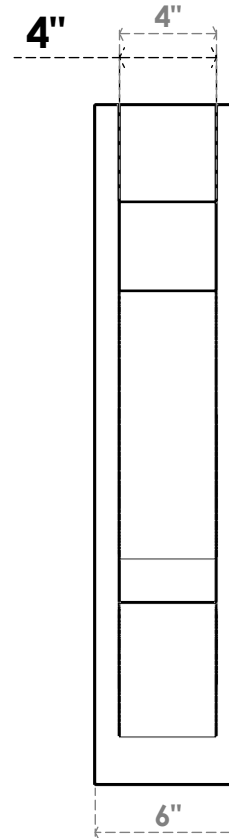

ITEM NUMBER: OUTUROC040X060X24000X28000X040X020X040BOA44RCPR

4"W TOP X 6"W BACK X 24"D X 28"H X 4"T TOP X 2"T BACK TIMBERTHANE ROUGH CEDAR BALBOA FAUX WOOD OPEN OUTLOOKER, BLOCK TOP AND BACK, 4"W CLOSED BRACE, PRIMED TAN

SIDE PROFILE

FRONT PROFILE

ISOMETRIC

GENERATED DATE : 07/05/2023

EKENA MILLWORK
2300 WEST MAIN ST.
CLARKSVILLE, TX 75426
TOLL FREE: 866-607-0453
WWW.EKENAMILLWORK.COM

NOTES

1. INSTALLATION TO BE COMPLETED IN ACCORDANCE WITH MANUFACTURER'S SPECIFICATIONS.
2. DRAWING MAY NOT BE TO SCALE
3. THIS DRAWING IS INTENDED FOR DESIGN AND PLANNING PURPOSES ONLY.
4. ALL INFORMATION CONTAINED HEREIN WAS CURRENT AT THE TIME OF DEVELOPMENT BUT MUST BE REVIEWED AND APPROVED BY THE PRODUCT MANUFACTURER TO BE CONSIDERED ACCURATE.
5. TIMBERTHANE ARCHITECTURAL PRODUCTS ARE MADE FROM HIGH DENSITY URETHANE AND COME FACTORY PRIMED