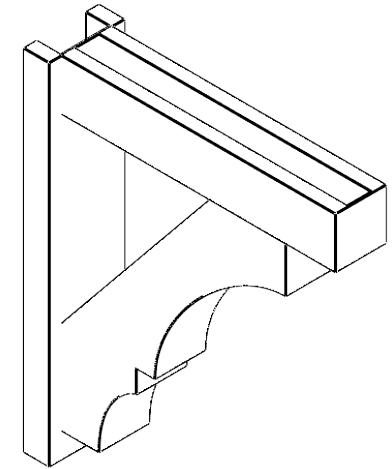

ITEM NUMBER: OUTUROC040X060X24000X28000X040X020X040BOA44RCPR

4"W TOP X 6"W BACK X 24"D X 28"H X 4"T TOP X 2"T BACK TIMBERTHANE ROUGH CEDAR BALBOA FAUX WOOD OPEN OUTLOOKER, BLOCK TOP AND BACK, 4"W CLOSED BRACE, PRIMED TAN

SIDE PROFILE

FRONT PROFILE

ISOMETRIC

GENERATED DATE : 07/05/2023

EKENA MILLWORK
2300 WEST MAIN ST.
CLARKSVILLE, TX 75426
TOLL FREE: 866-607-0453
WWW.EKENAMILLWORK.COM

NOTES

1. INSTALLATION TO BE COMPLETED IN ACCORDANCE WITH MANUFACTURER'S SPECIFICATIONS.
2. DRAWING MAY NOT BE TO SCALE
3. THIS DRAWING IS INTENDED FOR DESIGN AND PLANNING PURPOSES ONLY.
4. ALL INFORMATION CONTAINED HEREIN WAS CURRENT AT THE TIME OF DEVELOPMENT BUT MUST BE REVIEWED AND APPROVED BY THE PRODUCT MANUFACTURER TO BE CONSIDERED ACCURATE.
5. TIMBERTHANE ARCHITECTURAL PRODUCTS ARE MADE FROM HIGH DENSITY URETHANE AND COME FACTORY PRIMED