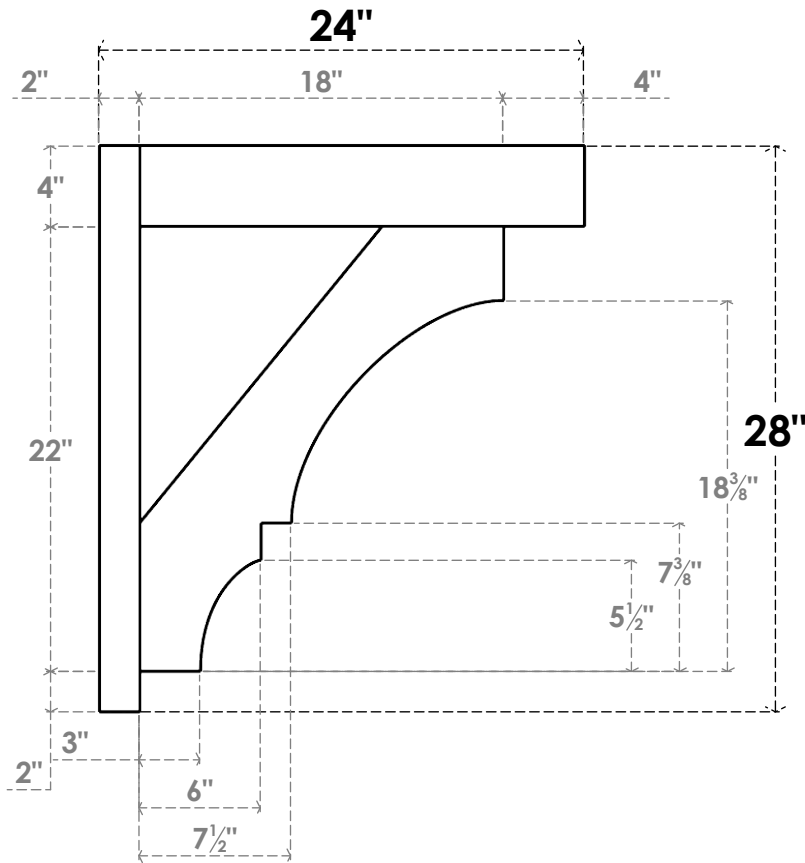

ITEM NUMBER: OUTUROC040X060X24000X28000X040X020X040BOA44RCPR

4"W TOP X 6"W BACK X 24"D X 28"H X 4"T TOP X 2"T BACK TIMBERTHANE ROUGH CEDAR BALBOA FAUX WOOD OPEN OUTLOOKER, BLOCK TOP AND BACK, 4"W CLOSED BRACE, PRIMED TAN

SIDE PROFILE

FRONT PROFILE

ISOMETRIC

GENERATED DATE : 07/05/2023

EKENA MILLWORK
2300 WEST MAIN ST.
CLARKSVILLE, TX 75426
TOLL FREE: 866-607-0453
WWW.EKENAMILLWORK.COM

NOTES

1. INSTALLATION TO BE COMPLETED IN ACCORDANCE WITH MANUFACTURER'S SPECIFICATIONS.
2. DRAWING MAY NOT BE TO SCALE
3. THIS DRAWING IS INTENDED FOR DESIGN AND PLANNING PURPOSES ONLY.
4. ALL INFORMATION CONTAINED HEREIN WAS CURRENT AT THE TIME OF DEVELOPMENT BUT MUST BE REVIEWED AND APPROVED BY THE PRODUCT MANUFACTURER TO BE CONSIDERED ACCURATE.
5. TIMBERTHANE ARCHITECTURAL PRODUCTS ARE MADE FROM HIGH DENSITY URETHANE AND COME FACTORY PRIMED