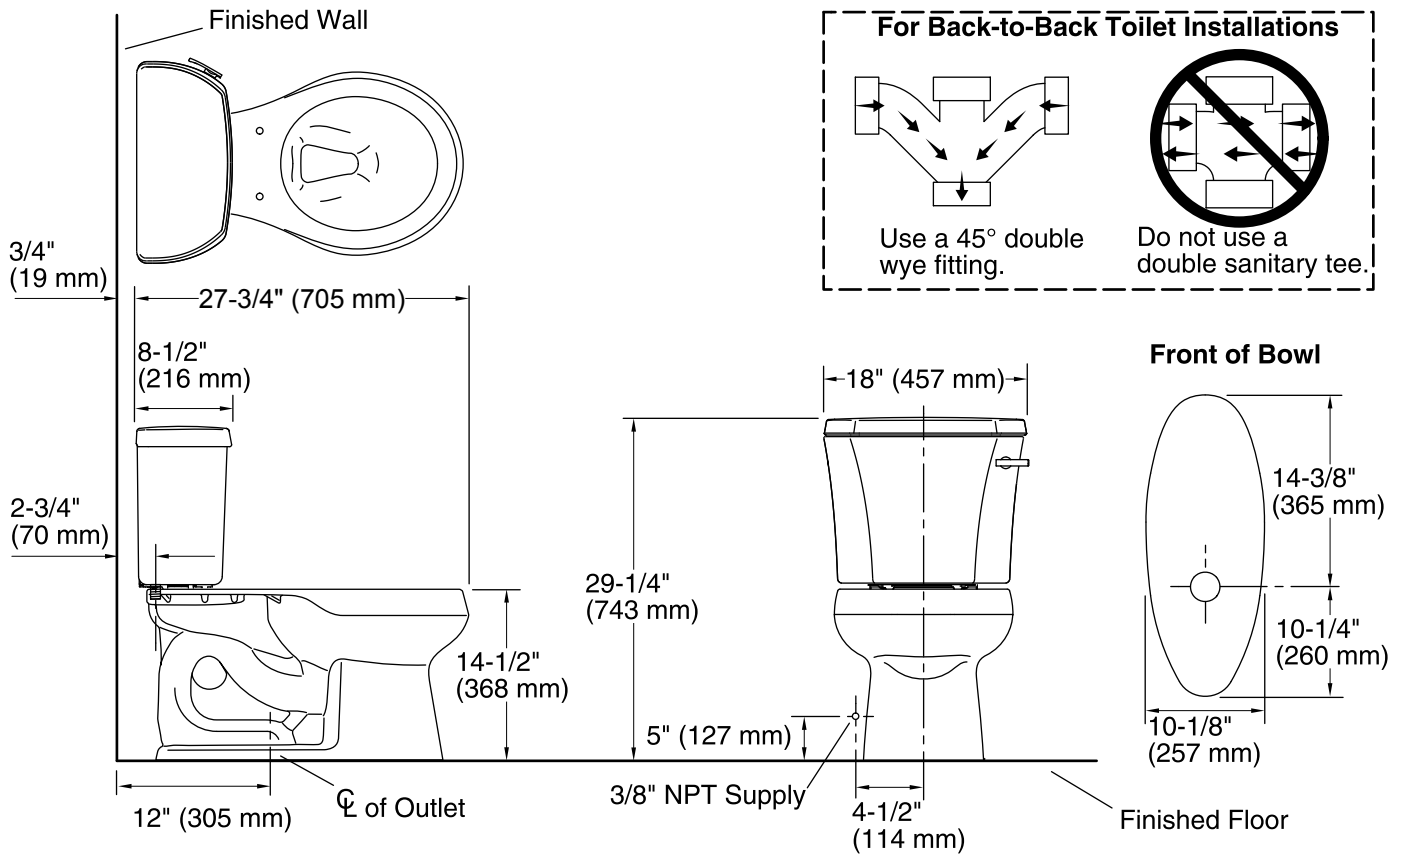

Technical Information

All product dimensions are nominal.

Toilet type:	Two-piece, Floor-mount
Waste Outlet:	Floor
Bowl shape:	Round front
Flush type:	Class Five®
Trap passageway:	2-1/8" (54 mm)
Water Consumption	
Full:	1.28 gpf (4.8 lpf)
Water surface size:	10-1/2" x 7-3/4" (267 mm x 197 mm)
Rim to water surface:	5-1/4" (133 mm)
Rough-in:	12" (305 mm)
Seat-mounting holes:	5-1/2" (140 mm)

Notes

Install this product according to the installation instructions.

For back-to-back toilet installations: Use only a 45° double wye fitting.