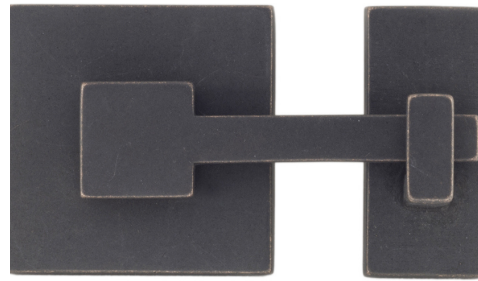

# Rhombus 1 in. square latch

Polished Nickel - RL021637

Satin Nickel - RL021620

Oil Rubbed Bronze - RL021644

### DIMENSIONS

Center to Center: 1 in. **(A)**

Overall length: 2.625 in. **(B)**

Projection: .625 in.

Height: 1.5 in.

Weight: 0.13 lbs.

### THE RHOMBUS COLLECTION INCLUDES:

3 in. center to center pull

4 in. center to center pull

1 in. square latch

5/8 knob

4 in. cube end pull

5 in. cube end pull

Coat hook