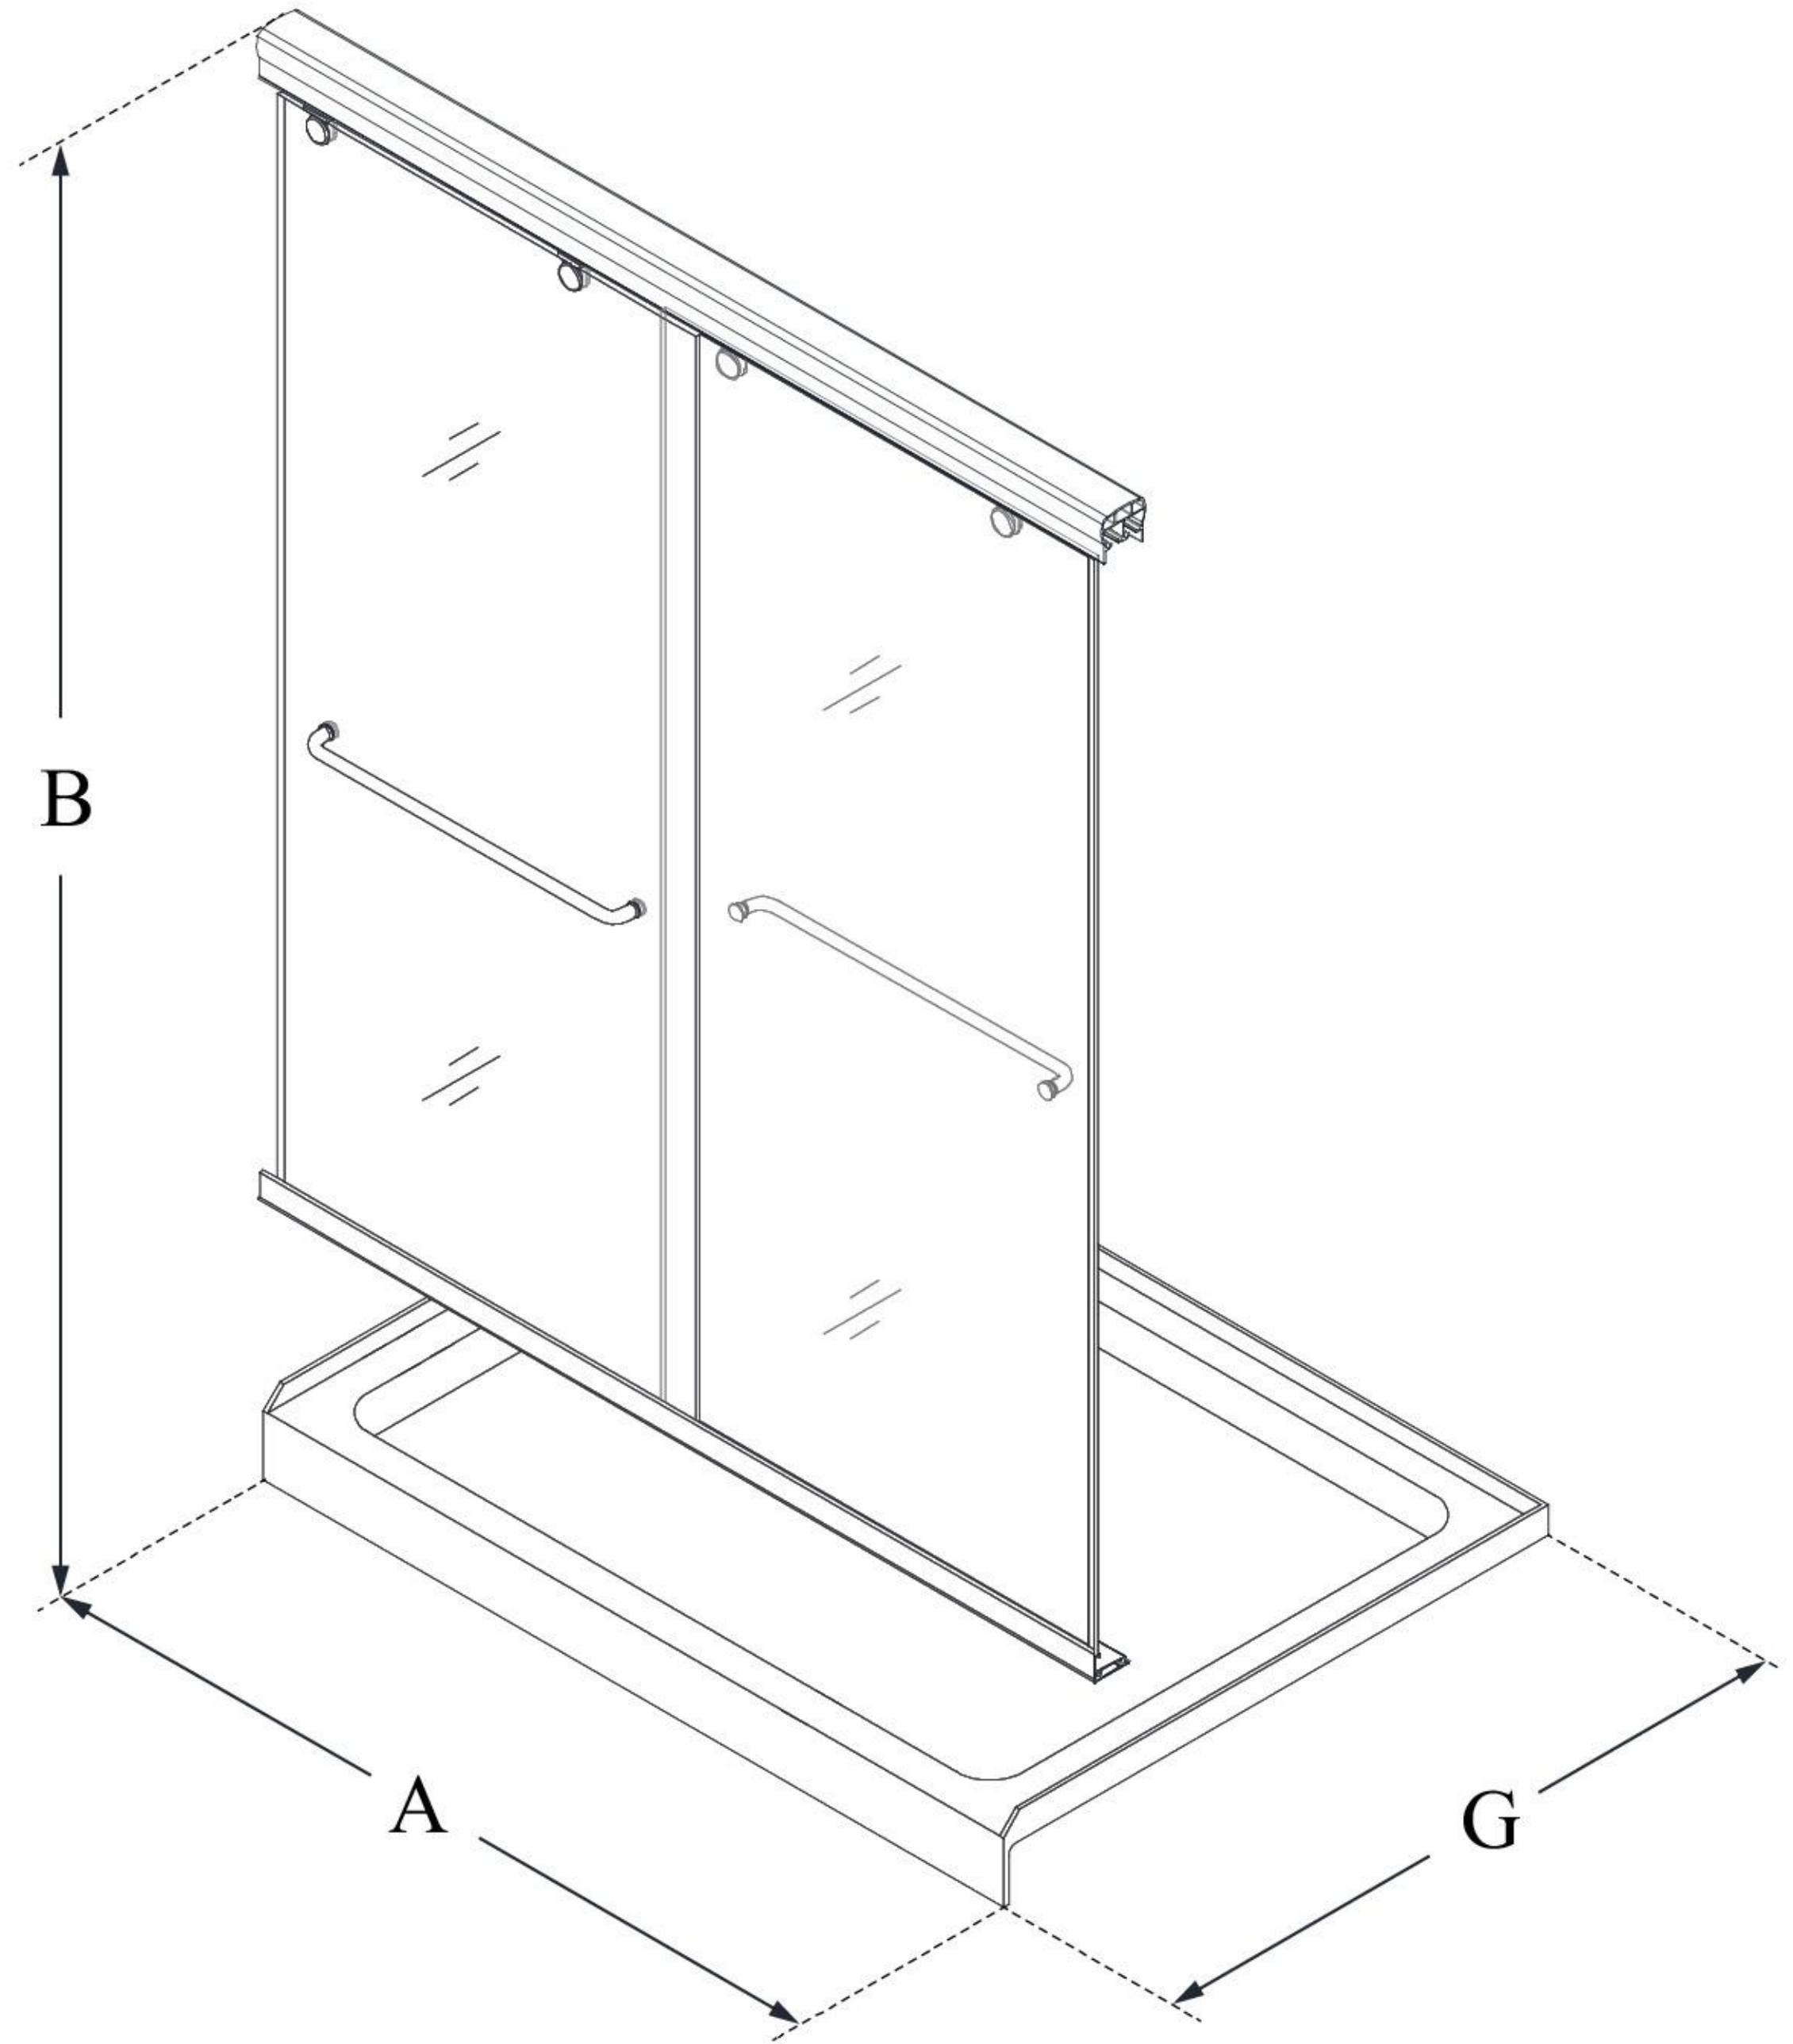

MODEL INFORMATION

DL-6941

CHARISMA

DreamLine Charisma 32 in. D x
60 in. W x 78 3/4 in. H Frameless
Bypass Sliding Shower Door and
SlimLine Shower Base Kit

KIT CONTENTS:

- SHOWER DOOR
- SHOWER BASE

CONFIGURATION DIMENSIONS:

A: 60 in.

KIT WIDTH

B: 78 3/4 in.

KIT HEIGHT

G: 32 in.

KIT DEPTH

AVAILABLE DRAIN LOCATIONS:

- CENTER
- LEFT
- RIGHT

For precise drain location, please refer to the
included base technical drawing

DreamLine reserves the right to update or modify the hardware or materials pictured
without prior notice for the purpose of product improvement and customer satisfaction.