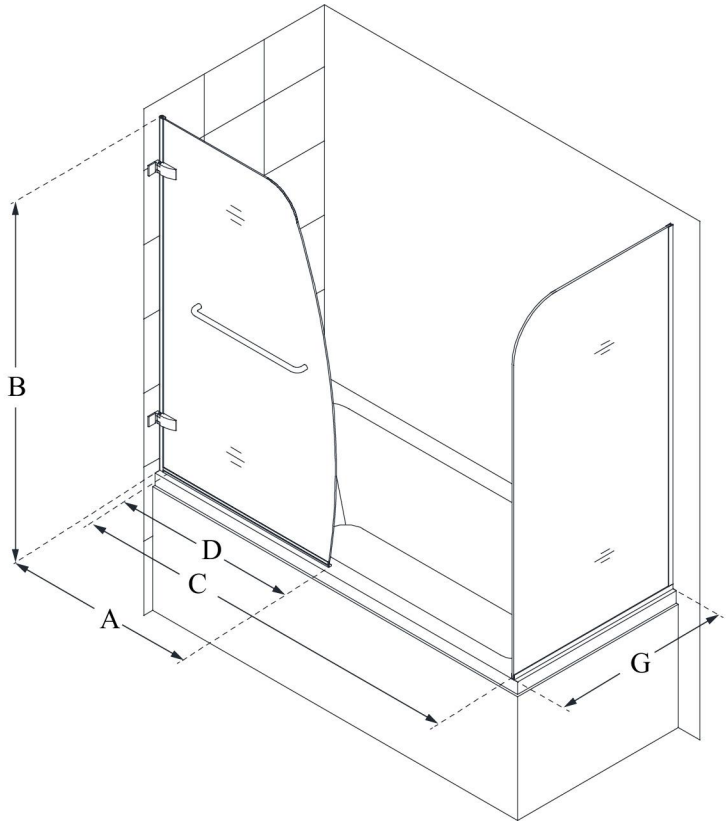

MODEL INFORMATION

SHDR-3534586-RT

AQUA UNO

DreamLine Aqua Uno 56-60 in. W x
30 in. D x 58 in. H Frameless Hinged
Tub Door with Return Panel

SWING DOOR

CONFIGURATION DIMENSIONS:

A: 34 5/16 in.

MODEL WIDTH

B: 58 in.

MODEL HEIGHT

C: 59 1/2 in. (in a 60 in. opening)

ACCESS WIDTH

D: 34 in.

DOOR WIDTH

G: 30 in.

RETURN PANEL WIDTH