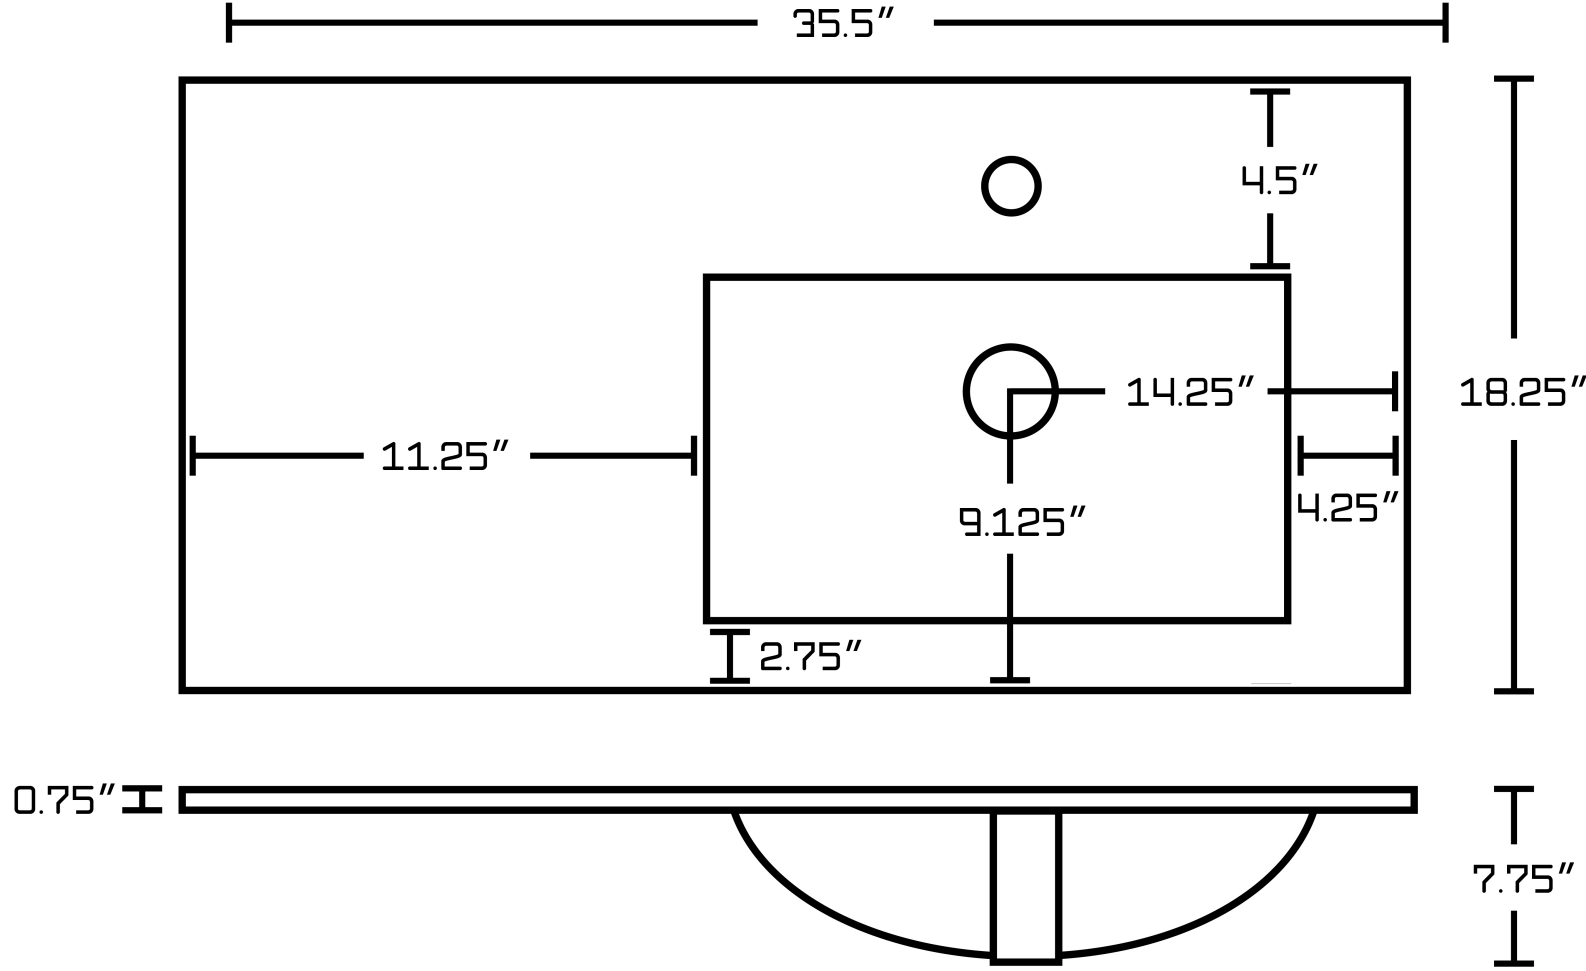

\*Estimated as of 17 Mar 2022 1:03 PM.

Quality control approved in Canada. Each box on your order is physically opened-up and inspected to make sure only the highest quality product is shipped. We take and store photos of every single quality audit of every single order we ship. You can see them when you track your order on our website. This product is a group of multiple products. It features a rectangle shape. This ceramic top set is designed to be installed as a drop in ceramic top set. It is constructed with ceramic. This ceramic top set comes with a enamel glaze finish in White color. It is designed for a 1 hole faucet.

Product ID:	20326
Product Type:	Ceramic Top Set
Shape:	Rectangle
Install Type:	Drop In
Faucet Drilling:	1 Hole
Faucet Drilling Location:	Right
Overflow:	Yes
Num Of Sinks:	1
Includes Faucets:	Yes
Includes Drains:	No
Width Group:	30-in. - 39-in.
Top Thickness:	0.75
Top Color:	White
Material:	Ceramic
Style:	Transitional
Finish:	Enamel Glaze
Hardware Color:	Chrome
Color:	White
Recommended Ship Method:	SP