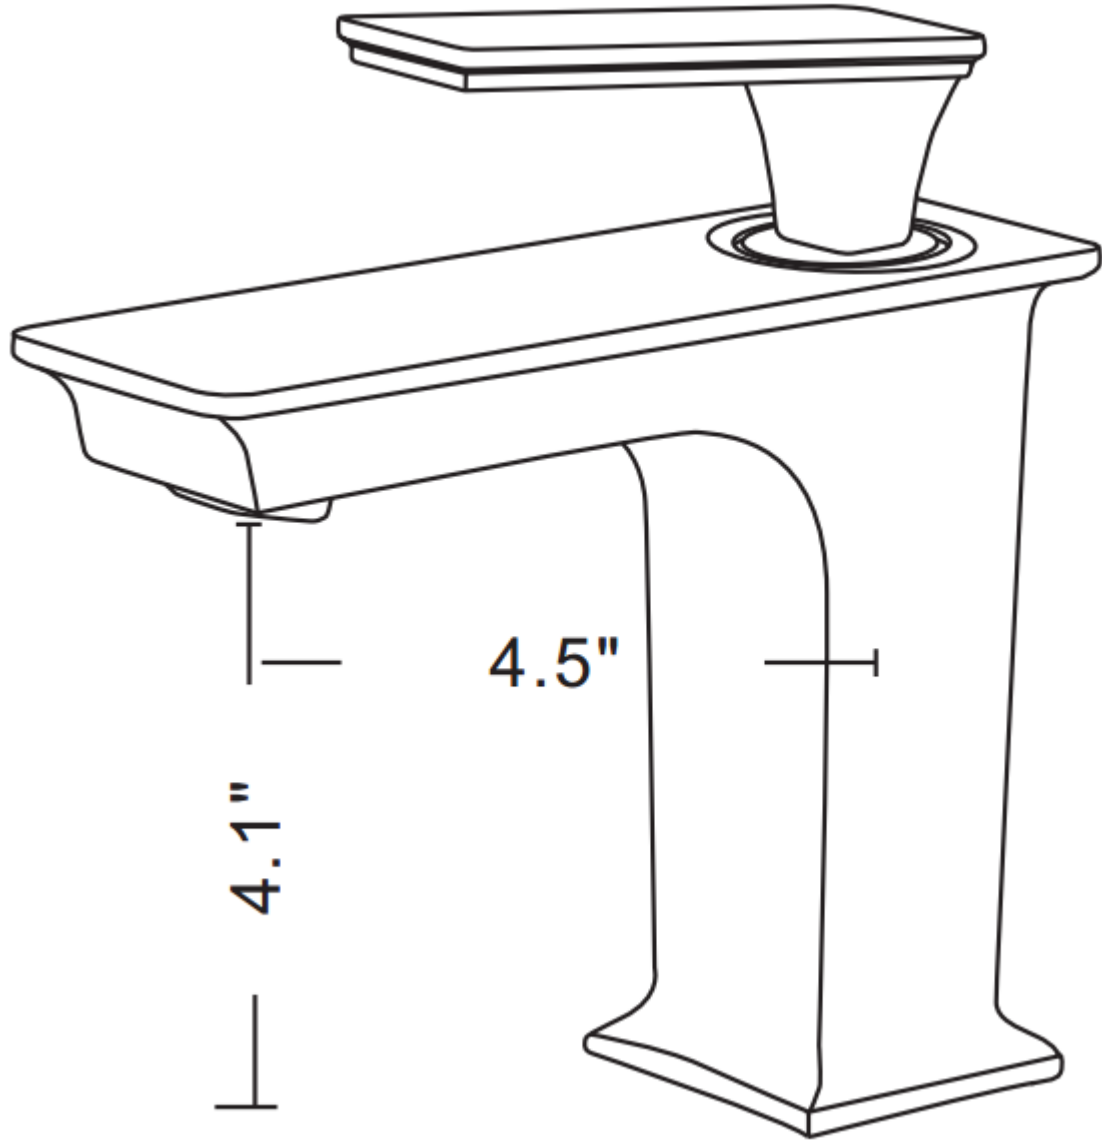

4.1"

4.5"

6.9"