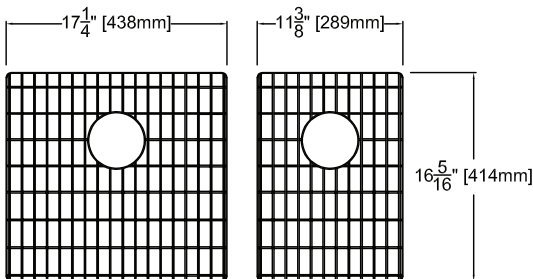

Faucet Hole Configurations available for this sink model

Components

Product includes:

TSG33222 Bottom Sink Grid Set

2210R Covered Flip Top Sink Strainer.

Water drains easily when cover is in place. Cover flips up with easy touch. Polypropylene housing. Fits standard 3 $\frac{1}{2}$ " opening.