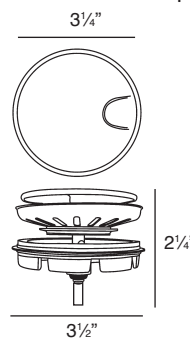

Faucet Hole Configurations available for this sink model

Components

Product includes:

TSG33222 Bottom Sink Grid Set

2210R Covered Flip Top Sink Strainer.

Water drains easily when cover is in place. Cover flips up with easy touch. Polypropylene housing. Fits standard 3 $\frac{1}{2}$ " opening.

Optional Remote Covered Strainer 2310 is available. See Accessories to order.

4010 Covered Flip Top Disposer Strainer.

Water drains easily when cover is in place. Cover flips up with easy touch. Polypropylene housing. Top mount installation for 3 $\frac{1}{2}$ " opening.