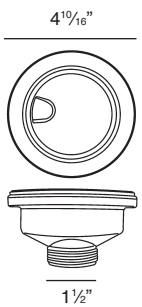

Faucet Hole Configurations available for this sink model

Components

Product includes:

TSG33222 Bottom Sink Grid Set

2210R Covered Flip Top Sink Strainer.

Water drains easily when cover is in place. Cover flips up with easy touch. Polypropylene housing. Fits standard 3 $\frac{1}{2}$ " opening.