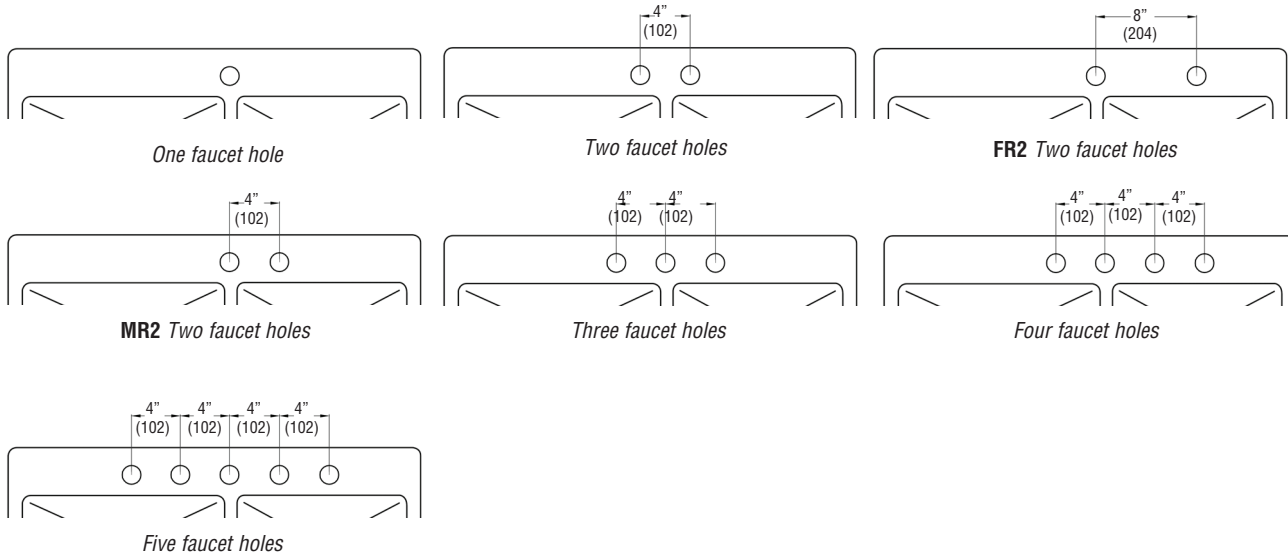

Faucet Hole Configurations available for this sink model

Components

Product includes:

TSG33222 Bottom Sink Grid Set

2210R Covered Flip Top Sink Strainer.

Water drains easily when cover is in place. Cover flips up with easy touch. Polypropylene housing. Fits standard 3 $\frac{1}{2}$ " opening.

Optional Remote Covered Strainer 2310 is available. See Accessories to order.

4010 Covered Flip Top Disposer Strainer.

Water drains easily when cover is in place. Cover flips up with easy touch. Polypropylene housing. Top mount installation for 3 $\frac{1}{2}$ " opening.