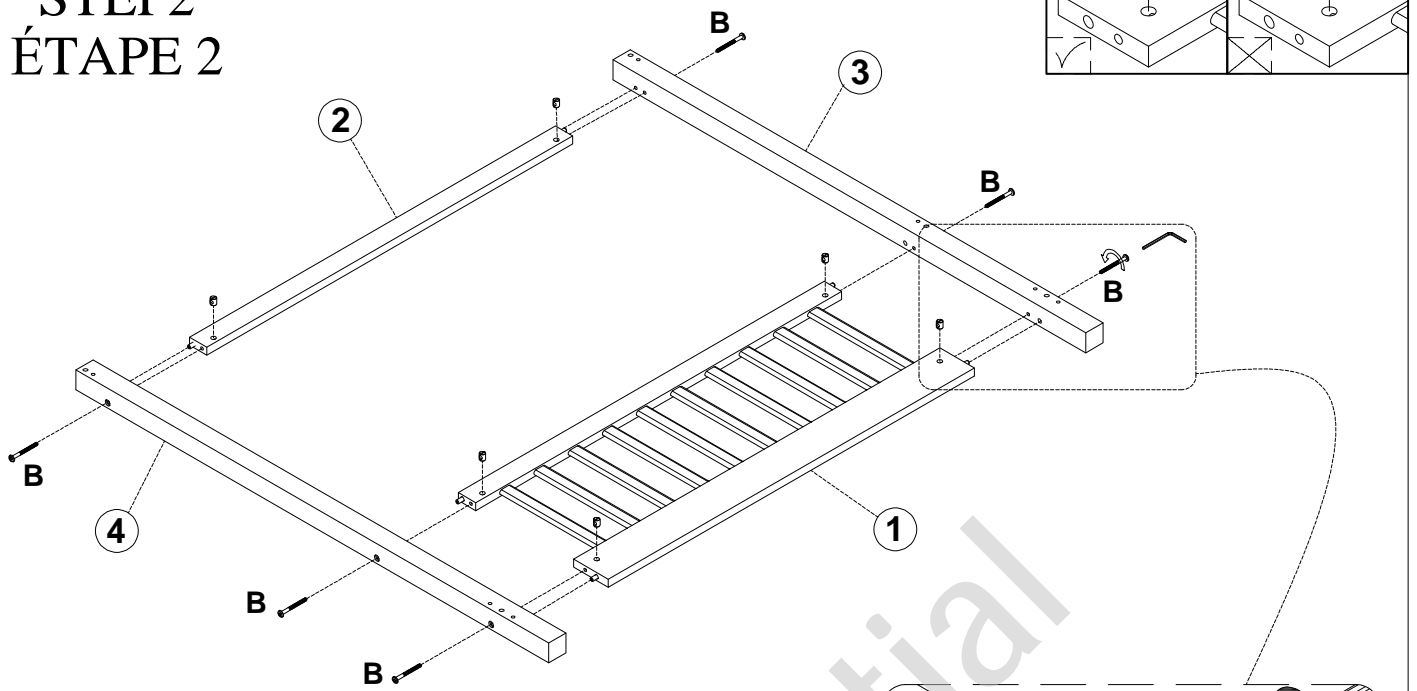

HARDWARE LIST LISTE DE MATÉRIEL

A	Ø8X30mm 	24PCS	F	Ø6.5*50mm 	4PCS
B	M6*75mm 	28PCS	G	Light strip bande lumineuse 	1PC
C	Ø4X30mm 	4PCS	J	Hexagonal lock serrure hexagonale 	1PC
D	Ø4X25mm 	24PC			

ASSEMBLY TOOLS REQUIRED (NOT INCLUDED)
OUTILS D'ASSEMBLAGE REQUIS (NON INCLUS)

ASSEMBLY INSTRUCTIONS

INSTRUCTIONS DE MONTAGE

ASSEMBLY INSTRUCTIONS INSTRUCTIONS DE MONTAGE

STEP 1 ÉTAPE 1

A	Ø8X30mm 	12 pcs
----------	---	--------

ASSEMBLY INSTRUCTIONS INSTRUCTIONS DE MONTAGE

STEP 2 ÉTAPE 2