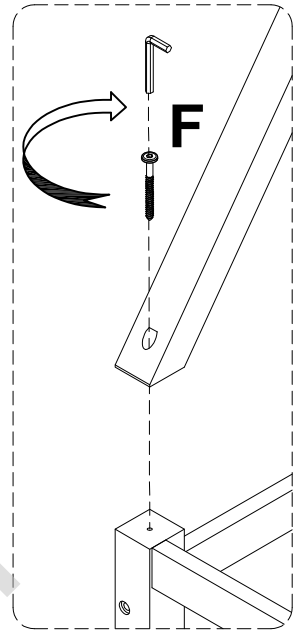

HARDWARE LIST LISTE DE MATÉRIEL

A	Ø8X30mm 	24PCS	F	Ø6.5*50mm 	4PCS
B	M6*75mm 	28PCS	G	Light strip bande lumineuse 	1PC
C	Ø4X30mm 	4PCS	J	Hexagonal lock serrure hexagonale 	1PC
D	Ø4X25mm 	24PC			

ASSEMBLY TOOLS REQUIRED (NOT INCLUDED)
OUTILS D'ASSEMBLAGE REQUIS (NON INCLUS)

ASSEMBLY INSTRUCTIONS INSTRUCTIONS DE MONTAGE

STEP 4 ÉTAPE 4

B

M6*75mm

14 PCS

ASSEMBLY INSTRUCTIONS INSTRUCTIONS DE MONTAGE

STEP 5 ÉTAPE 5

ASSEMBLY INSTRUCTIONS INSTRUCTIONS DE MONTAGE

STEP 6 ÉTAPE 6

B

M6*75mm

2 pcs

ASSEMBLY INSTRUCTIONS INSTRUCTIONS DE MONTAGE

STEP 7 ÉTAPE 7

F Ø6.5*50mm  4 pcs

LIGHT STRIP INSTALLATION - OPTION 1
INSTALLATION DE LISTE DE BANDES - OPPTION1

LIGHT STRIP INSTALLATION - OPTION 2
INSTALLATION DE BANDES DE LISTE - OPPTION 2