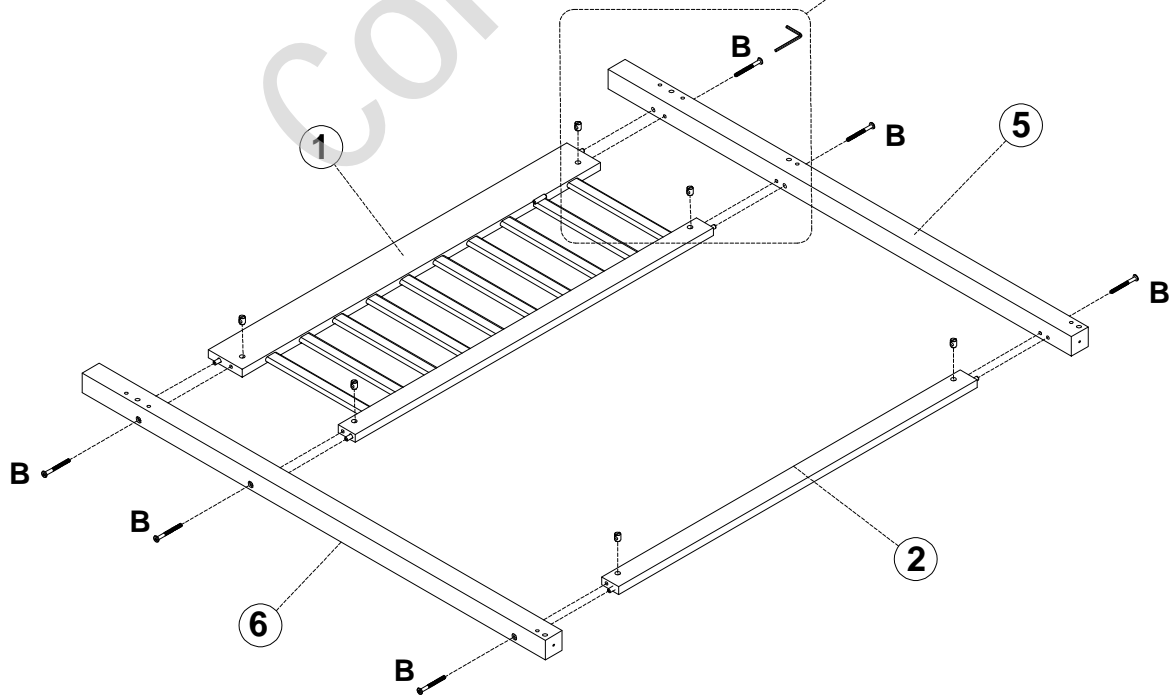

B M6*75mm 12 PCS