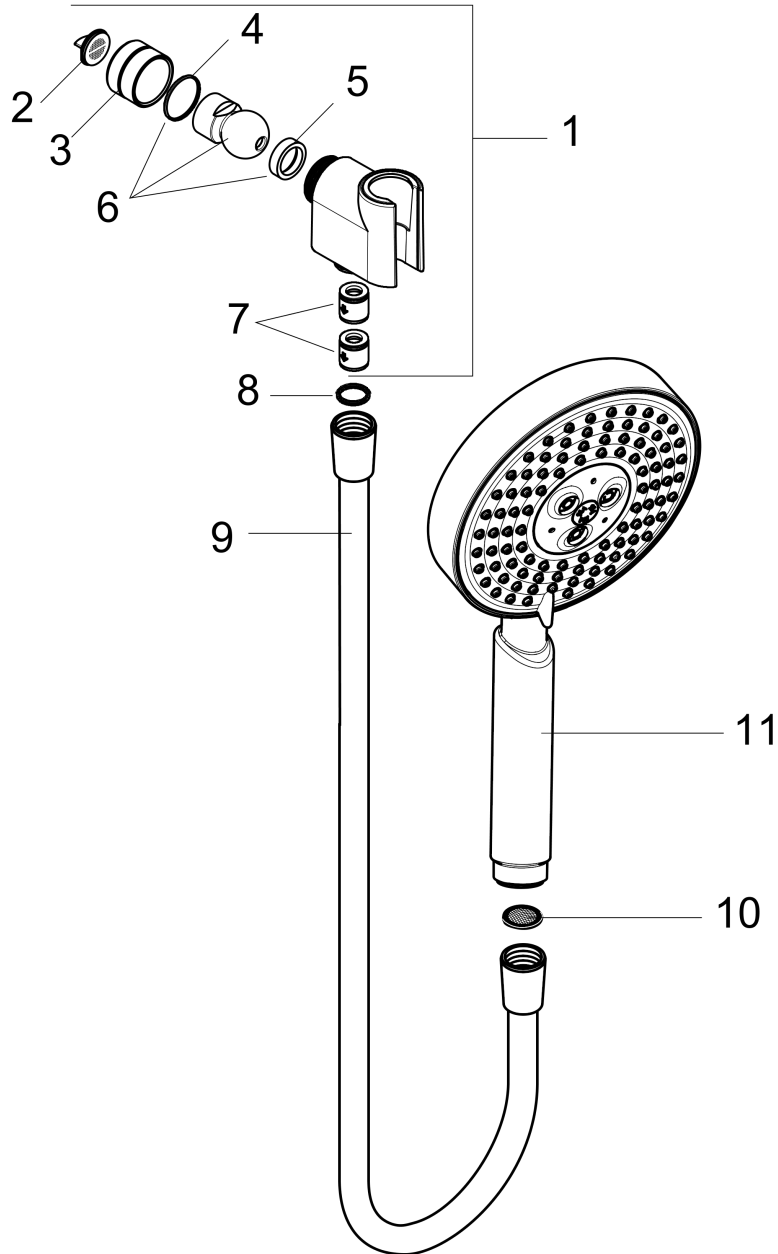

Raindance S
Handshower Set 120 3-Jet, 2.5 GPM
 Finishes : **chrome** Part no. : **04187003**

Description

Features

- Consists of: Handshower, Handshower holder, Handshower hose
- Spray modes: RainAir, BalanceAir, Whirl
- Flow: 2.5 GPM (9.5 L/Min)
- 26° adjustment

Item details

List Price \$ 300.00

Technology

Compliance

Product image

Scale drawing

Raindance S
Handshower Set 120 3-Jet, 2.5 GPM
 Finishes : **chrome** Part no. : **04187003**

Exploded drawing

Year of production: >11/18

Raindance S

Handshower Set 120 3-Jet, 2.5 GPM

Finishes : **chrome** Part no. : **04187003**

Spare parts list

Year of production: >11/18

Pos.	Description	Part no.	Price	PU
1	support	04580000	-	1
2	filter packing	88649000	-	1
3	nut	97958000	-	1
4	lever collar	97536000	-	1
5	seal	97606000	-	1
6	ball joint	97331000	-	1
7	set of non return valves DW 15	94074000	-	1
8	seal	98058000	-	1
9	shower hose 1,60 m	28276003	-	1
10	filter packing	94246000	-	1
11	handshower	28514001	-	1