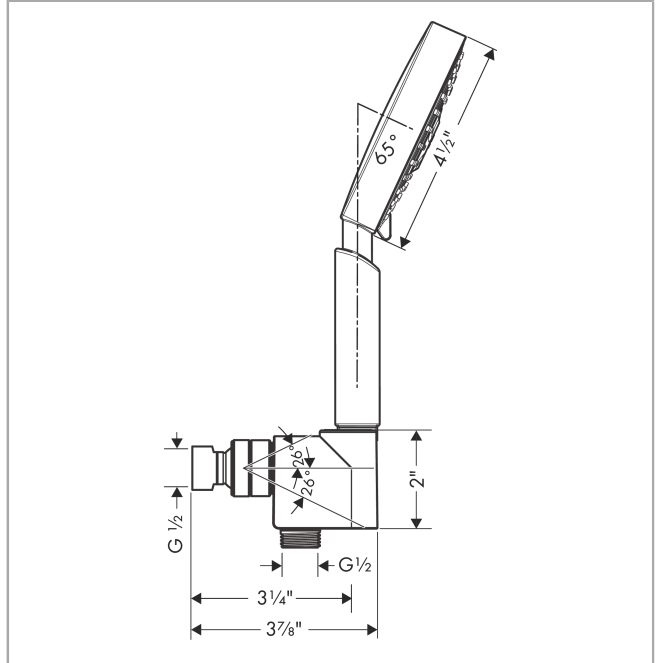

Raindance S
Handshower Set 120 3-Jet, 2.5 GPM
 Finishes : **chrome** Part no. : **04187003**

Description

Features

- Consists of: Handshower, Handshower holder, Handshower hose
- Spray modes: RainAir, BalanceAir, Whirl
- Flow: 2.5 GPM (9.5 L/Min)
- 26° adjustment

Item details

List Price \$ 300.00

Technology

Compliance

Product image

Scale drawing

Raindance S
Handshower Set 120 3-Jet, 2.5 GPM
 Finishes : **chrome** Part no. : **04187003**

Exploded drawing

Year of production: >11/18

Raindance S

Handshower Set 120 3-Jet, 2.5 GPM

Finishes : **chrome** Part no. : **04187003**

Spare parts list

Year of production: >11/18

Pos.	Description	Part no.	Price	PU
1	support	04580000	-	1
2	filter packing	88649000	-	1
3	nut	97958000	-	1
4	lever collar	97536000	-	1
5	seal	97606000	-	1
6	ball joint	97331000	-	1
7	set of non return valves DW 15	94074000	-	1
8	seal	98058000	-	1
9	shower hose 1,60 m	28276003	-	1
10	filter packing	94246000	-	1
11	handshower	28514001	-	1