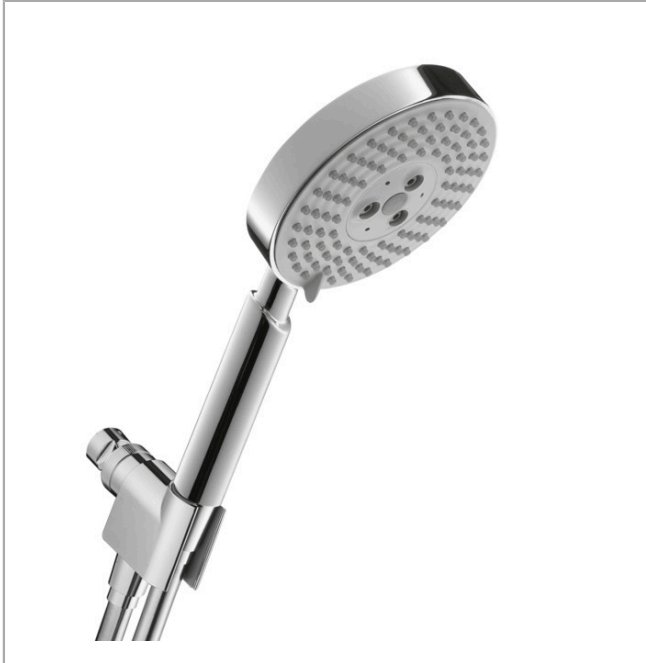

Raindance S
Handshower Set 120 3-Jet, 2.5 GPM
 Finishes : **chrome** Part no. : **04187003**

Description

Features

- Consists of: Handshower, Handshower holder, Handshower hose
- Spray modes: RainAir, BalanceAir, Whirl
- Flow: 2.5 GPM (9.5 L/Min)
- 26° adjustment

Item details

List Price \$ 300.00

Technology

Compliance

Product image

Scale drawing

Raindance S
Handshower Set 120 3-Jet, 2.5 GPM
 Finishes : **chrome** Part no. : **04187003**

Exploded drawing

Year of production: >11/18

Raindance S

Handshower Set 120 3-Jet, 2.5 GPM

Finishes : **chrome** Part no. : **04187003**

Spare parts list

Year of production: >11/18

Pos.	Description	Part no.	Price	PU
1	support	04580000	-	1
2	filter packing	88649000	-	1
3	nut	97958000	-	1
4	lever collar	97536000	-	1
5	seal	97606000	-	1
6	ball joint	97331000	-	1
7	set of non return valves DW 15	94074000	-	1
8	seal	98058000	-	1
9	shower hose 1,60 m	28276003	-	1
10	filter packing	94246000	-	1
11	handshower	28514001	-	1