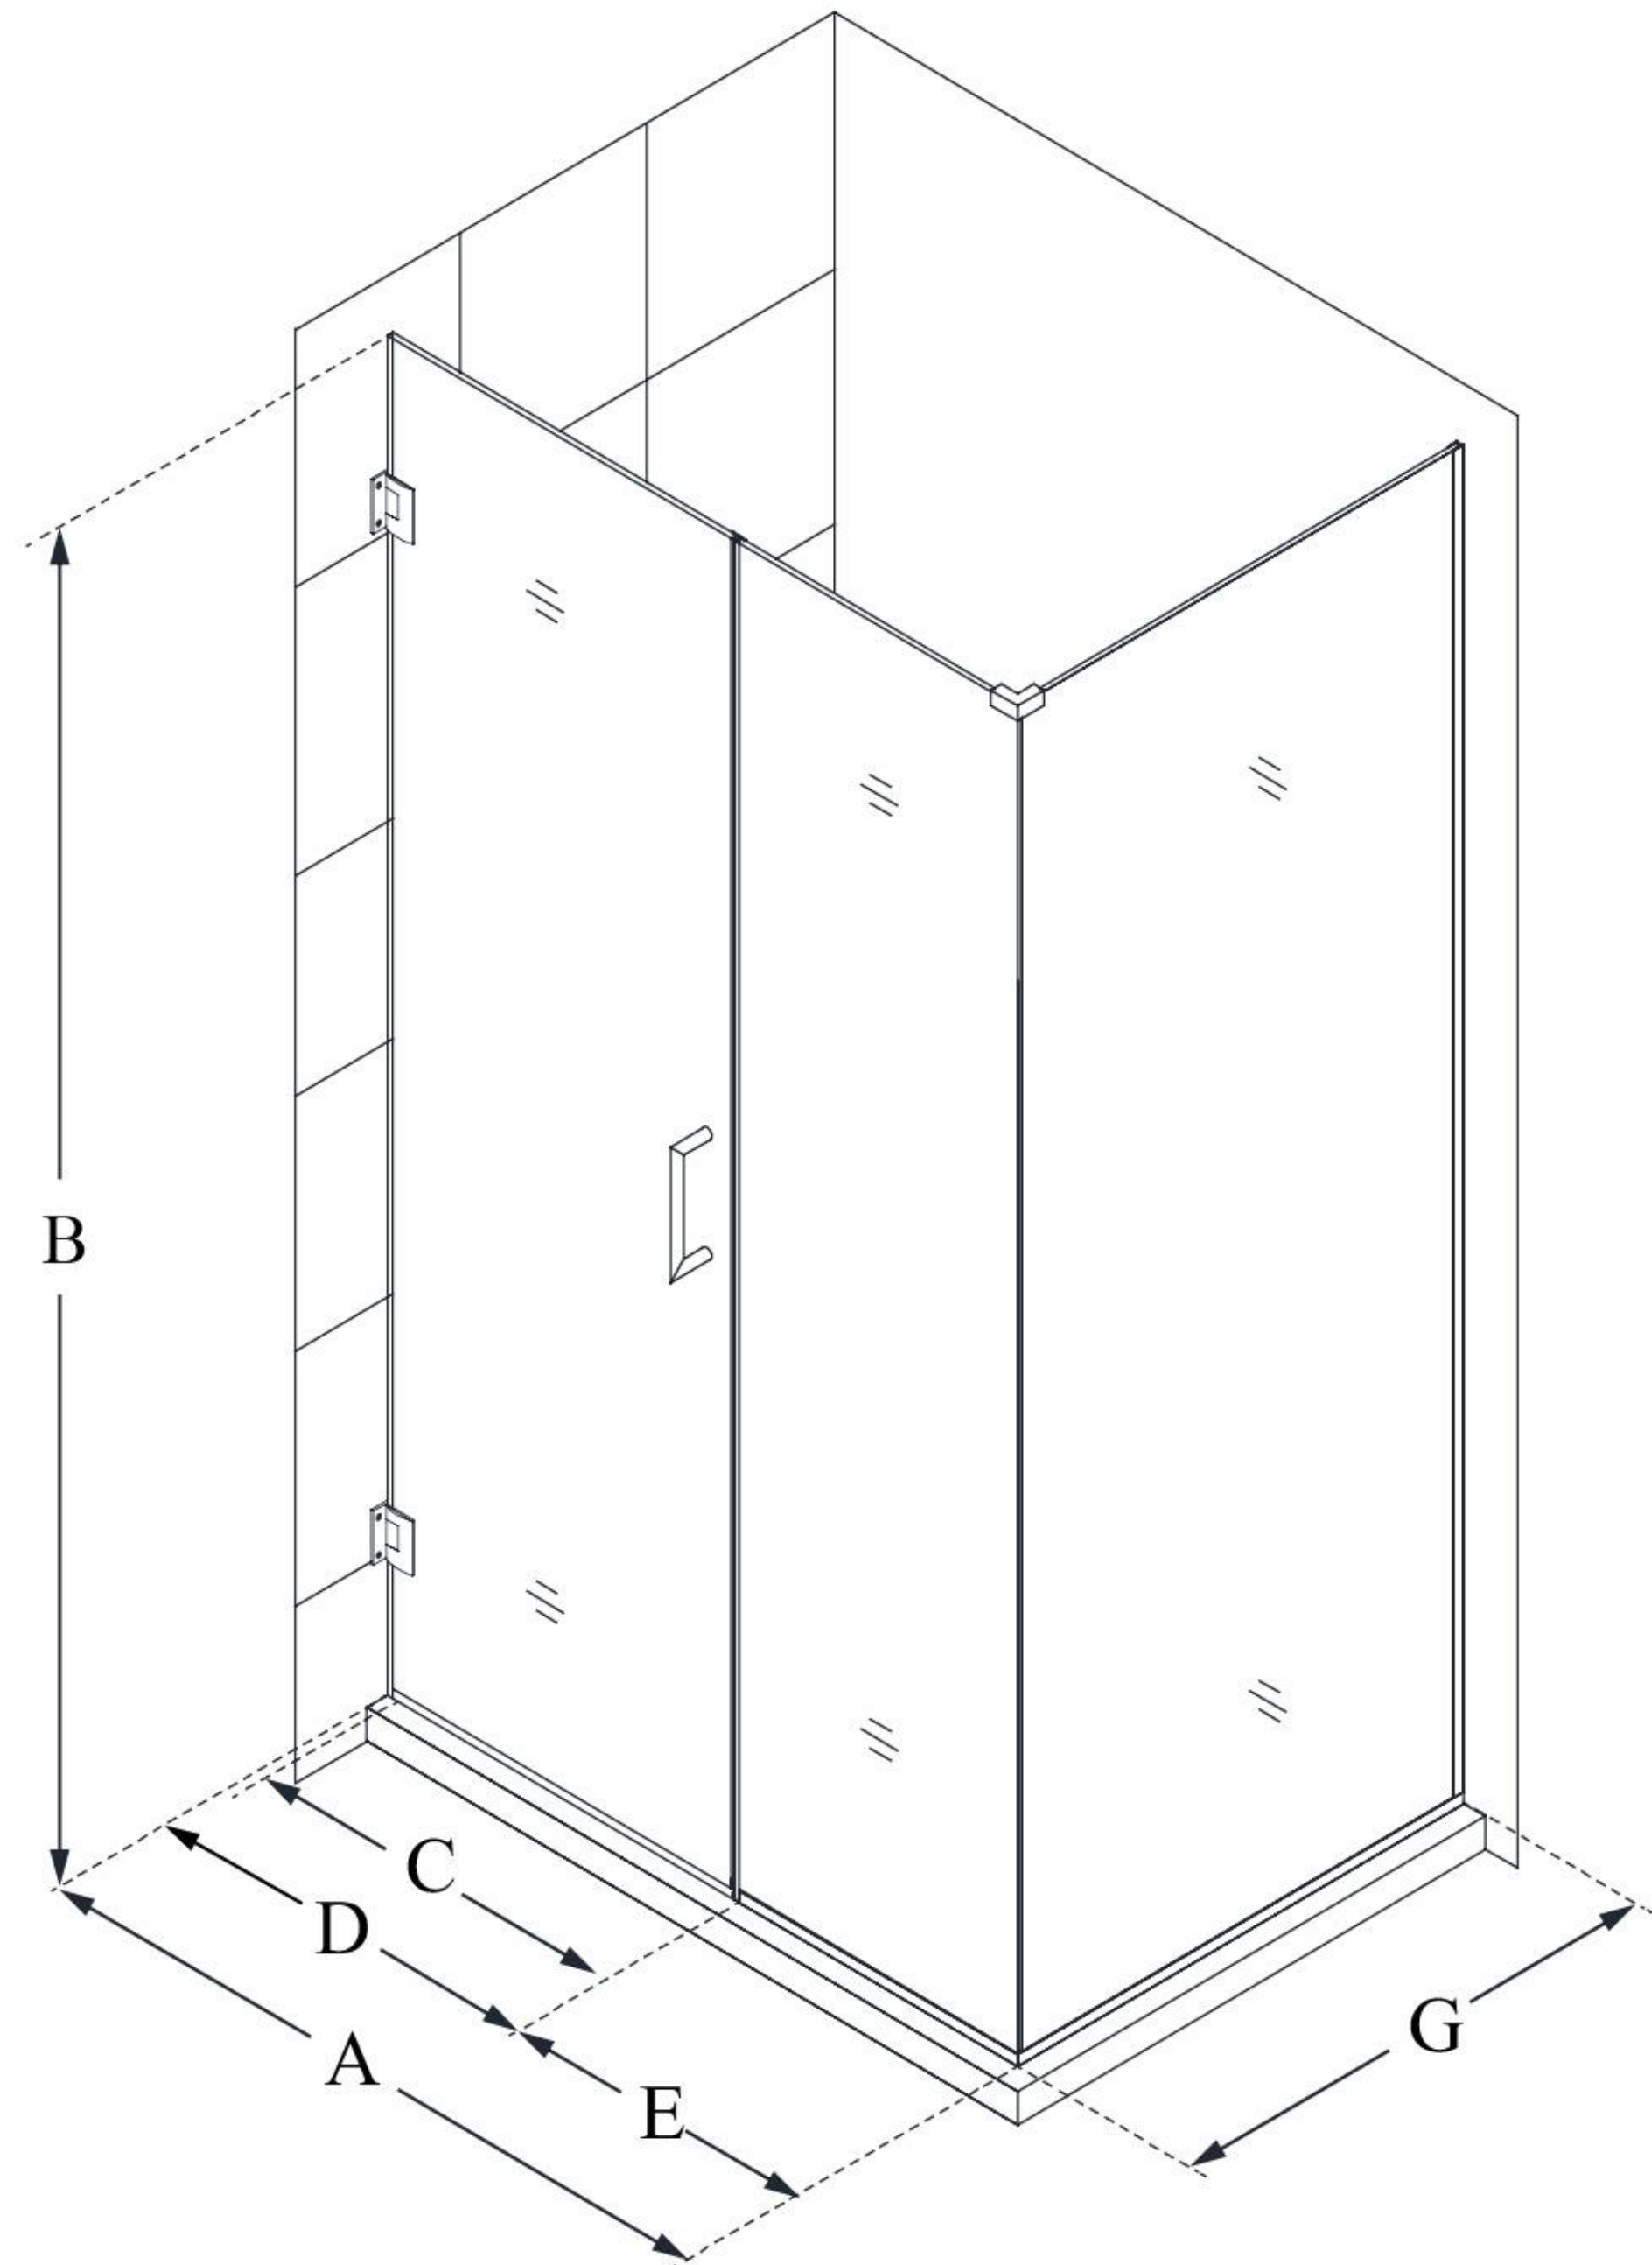

MODEL INFORMATION

SHEN-24570300

UNIDOOR PLUS

DreamLine Unidoor Plus 57 in. W
x 30 3/8 in. D x 72 in. H Frameless
Hinged Shower Enclosure, Clear
Glass

SWING DOOR

CONFIGURATION DIMENSIONS:

A: 57 in.

MODEL WIDTH

B: 72 in.

MODEL HEIGHT

C: 26 in.

ACCESS WIDTH

D: 27 in.

DOOR WIDTH

E: 30 in.

INLINE PANEL WIDTH

G: 30 3/8 in.

RETURN PANEL WIDTH

DreamLine reserves the right to update or modify the hardware or materials pictured without prior notice for the purpose of product improvement and customer satisfaction.