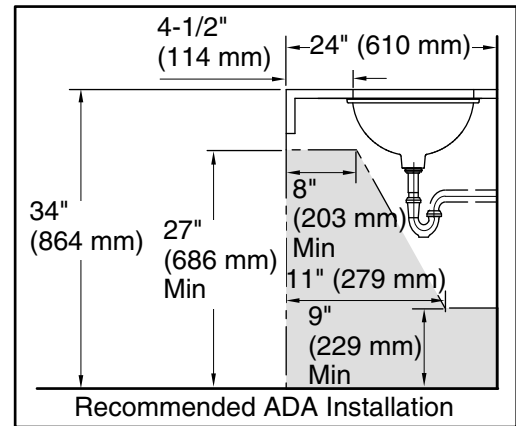

TB2 Ebony Pearl

SSP Oyster Pearl

Technical Information

All product dimensions are nominal.

Installation:	Undermount
Bowl area:	Length: 17" (432 mm) Width: 14" (356 mm) Water depth: 4" (102 mm)
Drain hole:	1-3/4" (44 mm)
Template:	1151011-7, required, not included