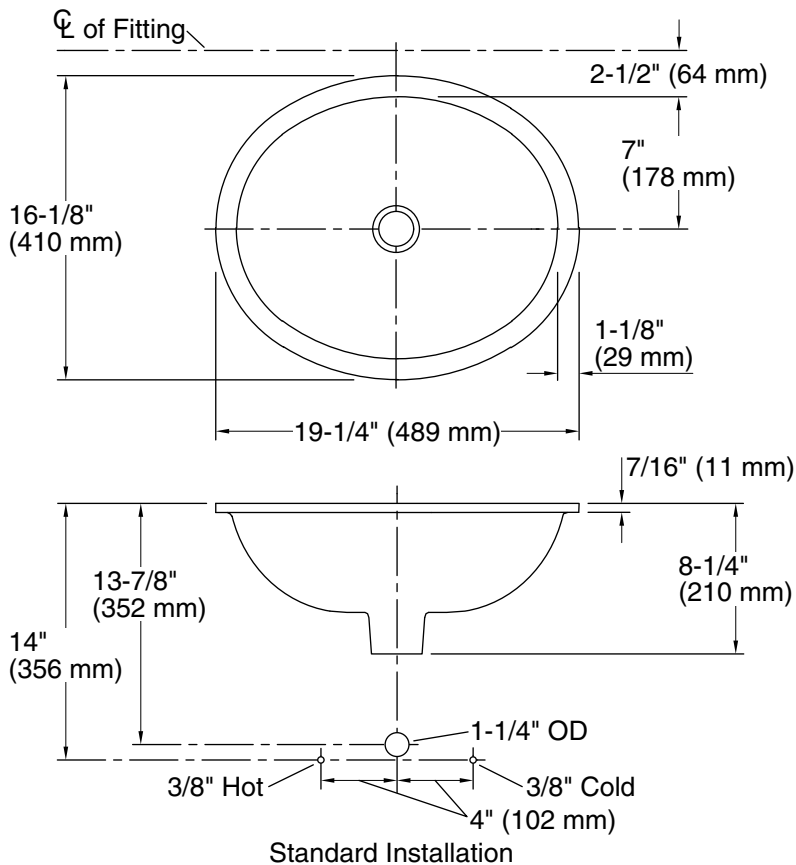

Shagreen Caxton® Oval

Bathroom sink

K-77635

Features

- Decorated with a subtly textured shagreen design in Ebony Pearl or Oyster Pearl.
- Oval basin.
- No faucet holes; requires wall- or counter-mount faucet.
- Fits standard 14" x 17" (356 x 432 mm) countertop cutout.

TB2 Ebony Pearl

SSP Oyster Pearl

Technical Information

All product dimensions are nominal.

Installation:	Undermount
Bowl area:	Length: 17" (432 mm) Width: 14" (356 mm) Water depth: 4" (102 mm)
Drain hole:	1-3/4" (44 mm)
Template:	1151011-7, required, not included