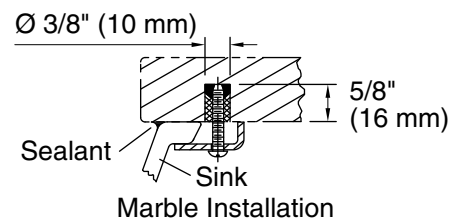

TB2 Ebony Pearl

SSP Oyster Pearl

Technical Information

All product dimensions are nominal.

Installation:	Undermount
Bowl area:	Length: 17" (432 mm) Width: 14" (356 mm) Water depth: 4" (102 mm)
Drain hole:	1-3/4" (44 mm)
Template:	1151011-7, required, not included