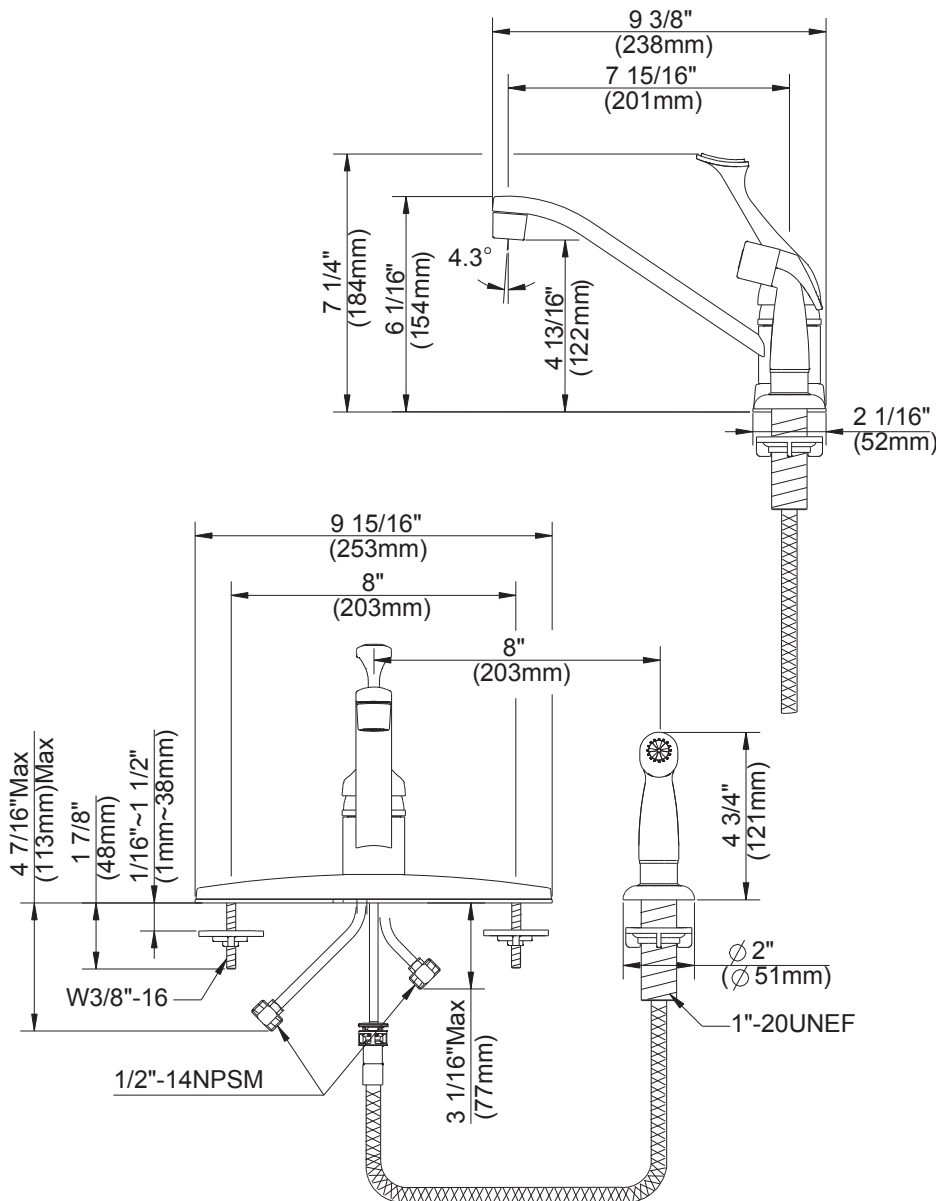

SINGLE HANDLE

KITCHEN

Features:

- Metal lever handle
- Washerless cartridge
- Hybrid body
- Side spray included
- Max Flow Rate: 1.8 gpm (6.8 L/min) at 60 psi
- 8" centerset
- 4 hole installation
- Water saving aerator

Traditional Collection

10073LF
Chrome Finish

NSF/ANSI 372
NSF/ANSI 61-9

SINGLE HANDLE

KITCHEN

Traditional Collection

10073LF
Chrome Finish

1	Metal Handle	A029003
2	Index Button-Cold/Hot	A66D567
3	Adjusting Ring	A104001
4	Trim Cap	A103022
5	Ball Valve Assembly	A66D641N
6	Seat & Spring Set	A663002
7	Spout Set	A66D589W
8	O-Ring Set(Φ1-1/4" ID * Φ1-1/2" OD)	A608220
9	Spray Diverter w/Vacuum Breaker	A501374N
10	Cover Plate & Putty Plate	A66F036-T
11	Mounting Hardware	A66G421
12	Base Mounting Hardware	A66D028-T
13	Aerator 1.8gpm	A500197N-64-P
14	Side Spray	A503000N
15	Spray Holder Assembly (3-15/16" L)	A664255-P
16	Spray Hose	A512139NKP
17	Wrench	A031001NI