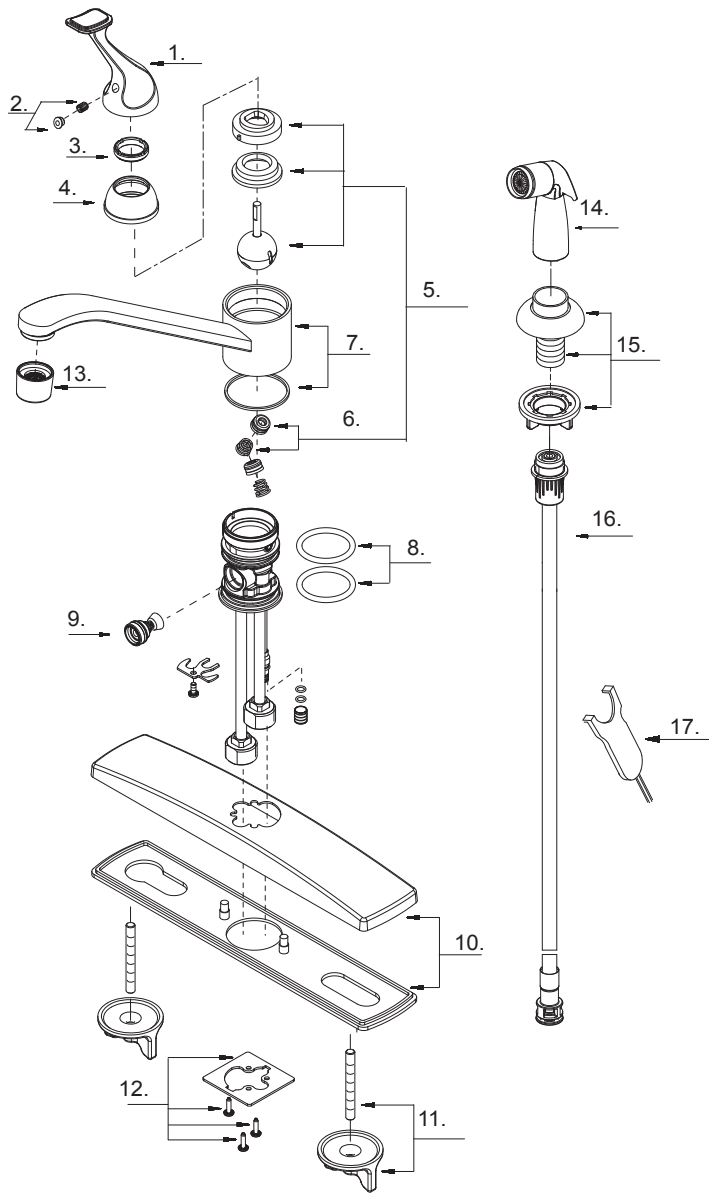

SINGLE HANDLE

KITCHEN

Features:

- Metal lever handle
- Washerless cartridge
- Hybrid body
- Side spray included
- Max Flow Rate: 1.8 gpm (6.8 L/min) at 60 psi
- 8" centerset
- 4 hole installation
- Water saving aerator

Traditional Collection

10073LF
Chrome Finish

NSF/ANSI 372
NSF/ANSI 61-9

SINGLE HANDLE

KITCHEN

Traditional Collection

10073LF
Chrome Finish

1	Metal Handle	A029003
2	Index Button-Cold/Hot	A66D567
3	Adjusting Ring	A104001
4	Trim Cap	A103022
5	Ball Valve Assembly	A66D641N
6	Seat & Spring Set	A663002
7	Spout Set	A66D589W
8	O-Ring Set(Φ1-1/4" ID * Φ1-1/2" OD)	A608220
9	Spray Diverter w/Vacuum Breaker	A501374N
10	Cover Plate & Putty Plate	A66F036-T
11	Mounting Hardware	A66G421
12	Base Mounting Hardware	A66D028-T
13	Aerator 1.8gpm	A500197N-64-P
14	Side Spray	A503000N
15	Spray Holder Assembly (3-15/16" L)	A664255-P
16	Spray Hose	A512139NKP
17	Wrench	A031001NI