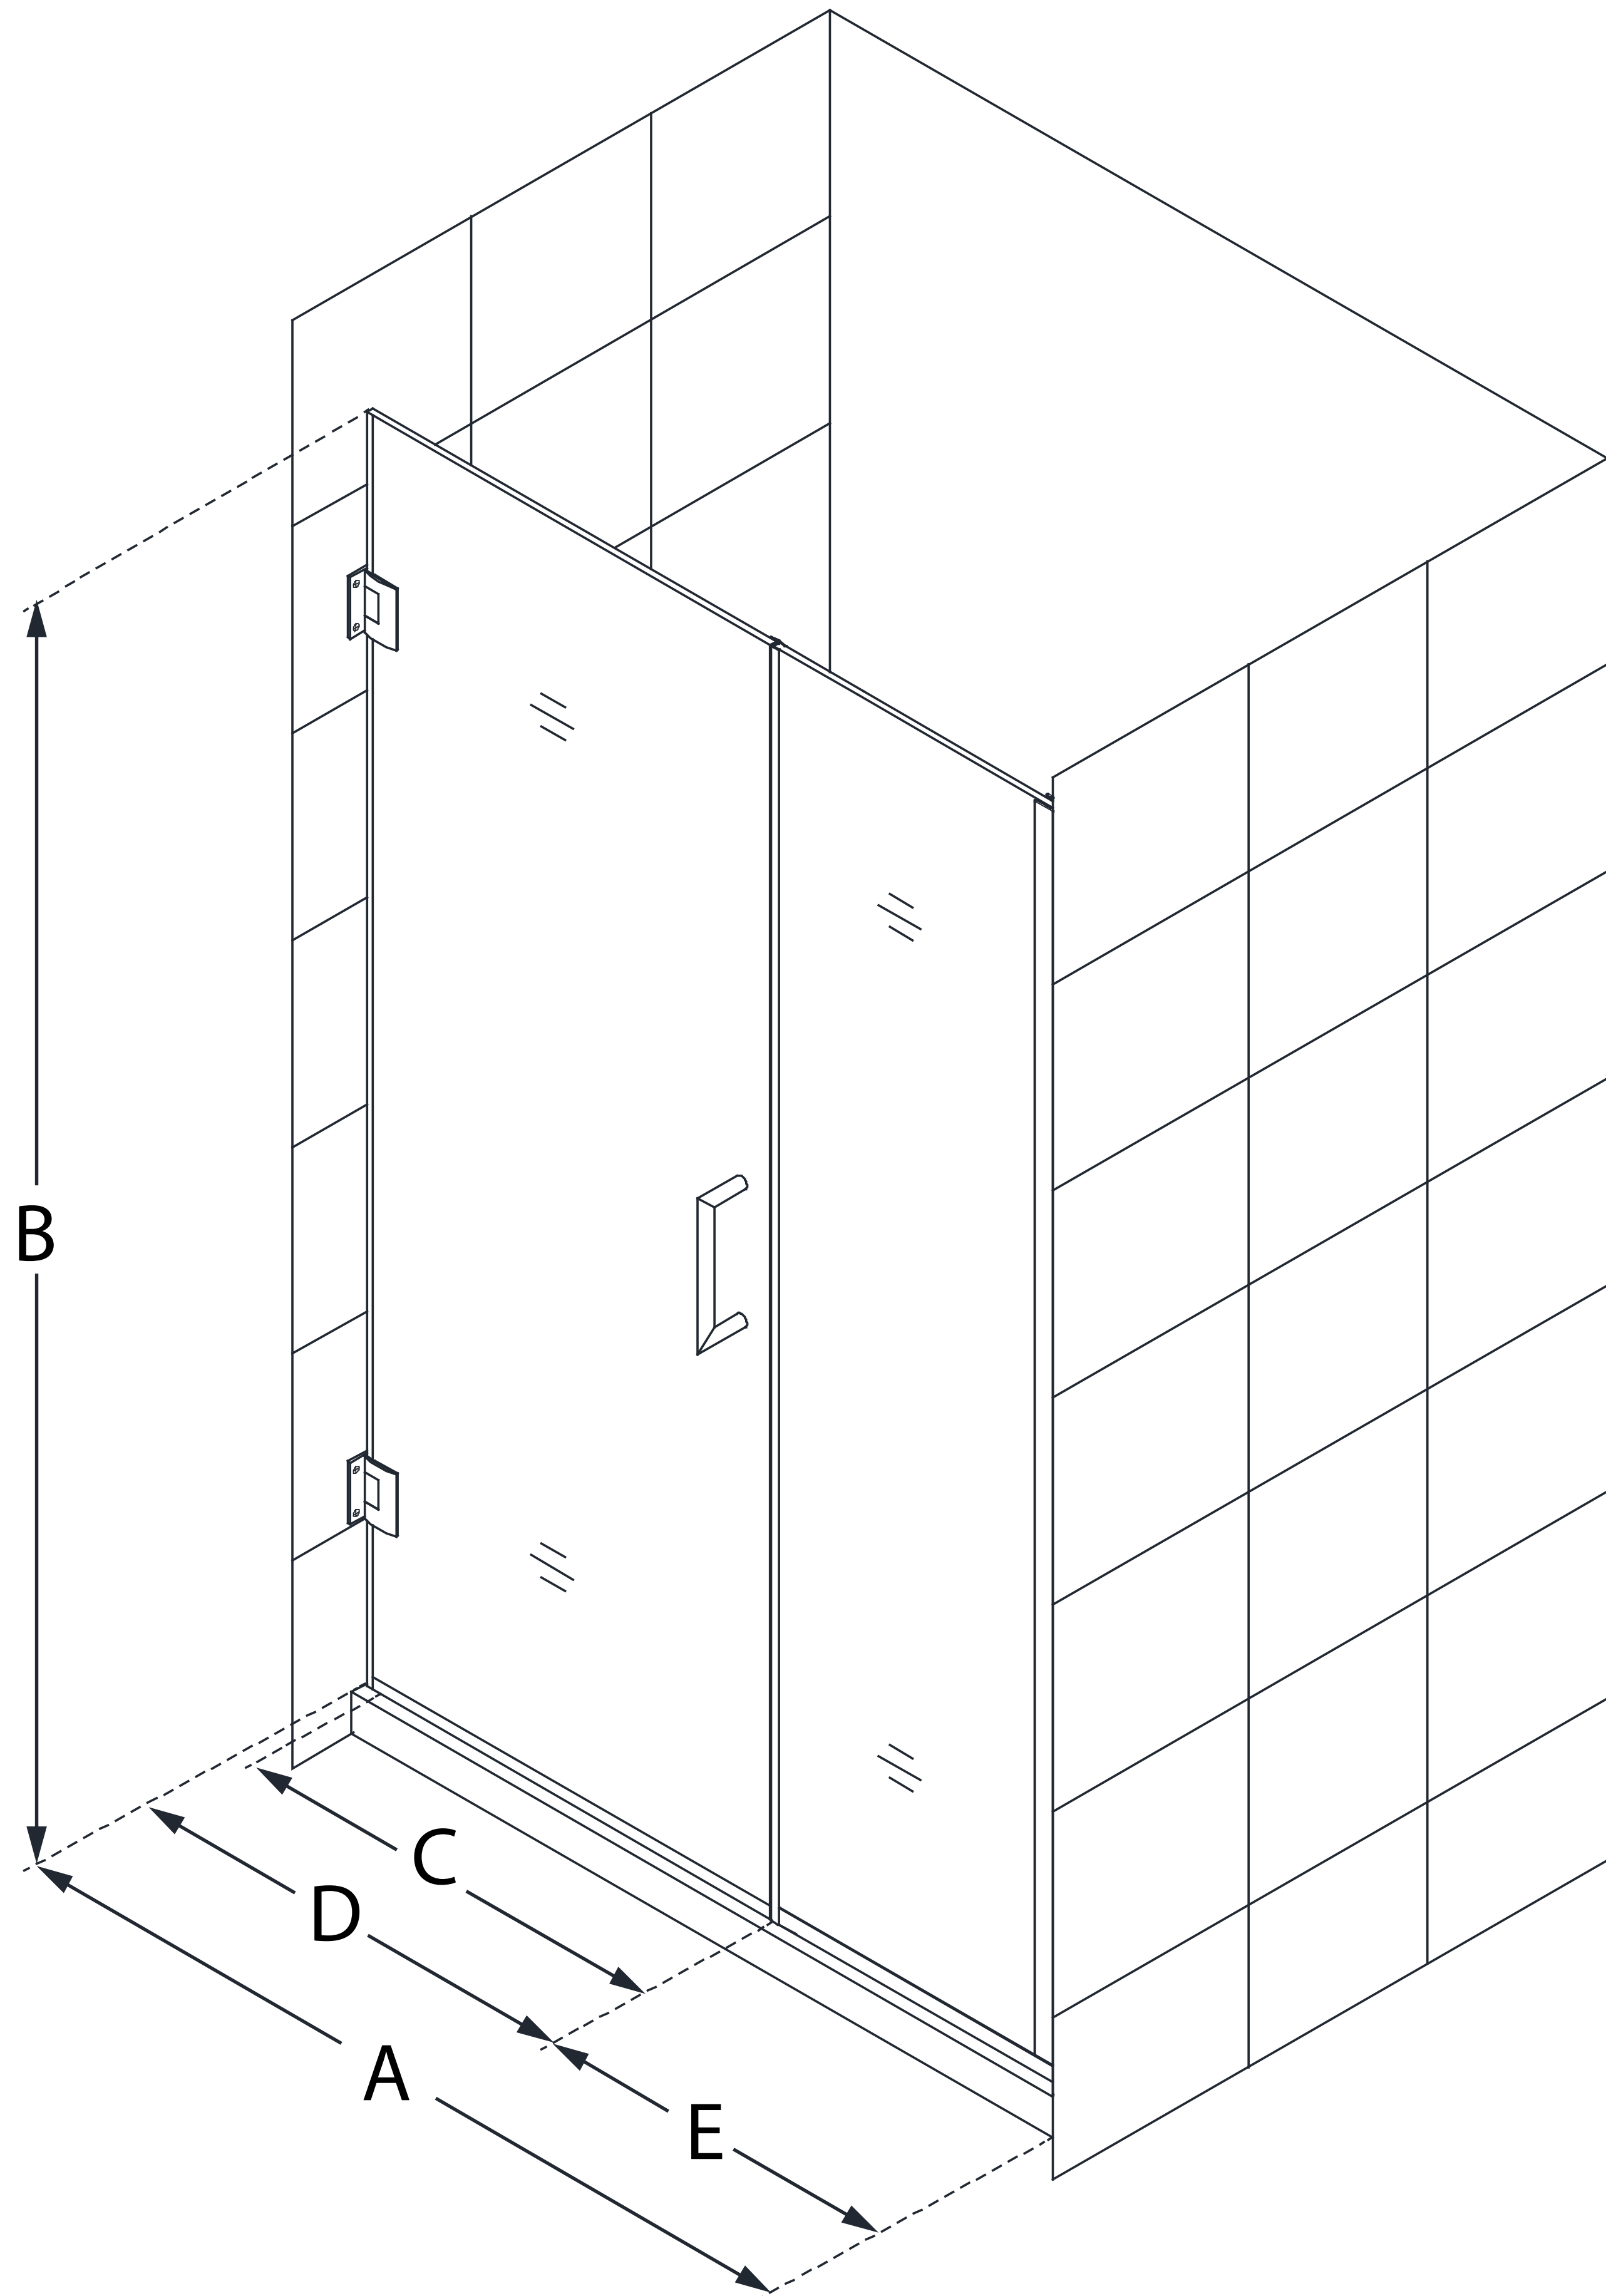

SHDR-242907210

UNIDOOR PLUS

DreamLine Unidoor Plus 29-29 1/2
in. W x 72 in. H Frameless Hinged
Shower Door, Clear Glass

SWING DOOR

CONFIGURATION DIMENSIONS:

A: 29 - 29 1/2 in.

MODEL WIDTH

B: 72 in.

MODEL HEIGHT

C: 22 in.

ACCESS WIDTH

D: 23 in.

DOOR WIDTH

E: 6 in.

INLINE PANEL WIDTH

DreamLine reserves the right to update or modify the hardware or materials pictured without prior notice for the purpose of product improvement and customer satisfaction.