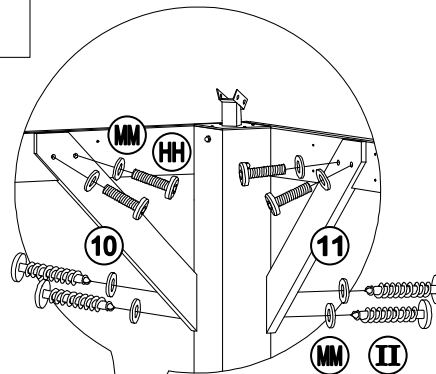

Hardware Pack					
Label	Part Number	Description	Qty	Add	Part Image
AA	H010010276	Bolt M10*205	8	1	
BB	H050010020	Flat Washer M6	278	14	
CC	H030050037	Screw M5*35	80	4	
DD	H040010004	Nut M6	24	2	
EE	H030050036	Screw M5*25	96	5	
FF	H010020011	Bolt M6*15	214	11	
HH	H010030083	Bolt M8*35	16	1	
II	H030030010	Bolt M8*35	16	1	
JJ	H010020016	Bolt M6*55	32	2	
KK	H010030084	Bolt M8*25	24	2	
LL	H040050020	Nut M10	8	1	

5

6

7

Country of Origin: China

Call 1(866) 578-6569 for assistance.
 Or visit us at www.sunjoyonline.com

8

9

Assembly Tip on Step 8:

Please measure to make sure the length of d1 is equal to d2 before moving to next step to ensure a square frame and best results. Keep the beam at right angles to the post, the post at right angles to the ground, and keep the beam horizontal.