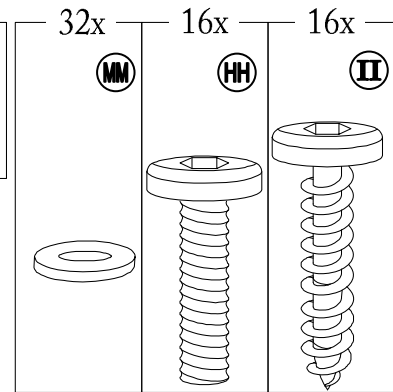

Hardware Pack					
Label	Part Number	Description	Qty	Add	Part Image
AA	H010010276	Bolt M10*205	8	1	
BB	H050010020	Flat Washer M6	278	14	
CC	H030050037	Screw M5*35	80	4	
DD	H040010004	Nut M6	24	2	
EE	H030050036	Screw M5*25	96	5	
FF	H010020011	Bolt M6*15	214	11	
HH	H010030083	Bolt M8*35	16	1	
II	H030030010	Bolt M8*35	16	1	
JJ	H010020016	Bolt M6*55	32	2	
KK	H010030084	Bolt M8*25	24	2	
LL	H040050020	Nut M10	8	1	

Country of Origin: China

Call 1(866) 578-6569 for assistance.
Or visit us at www.sunjoyonline.com

MM	H050010060	Flat Washer M8	56	3	
NN	H050010059	Flat Washer M10	24	2	
OO	H030010031	Screw M10*80	8	1	
PP	H070010003	Stake Φ8*180	8	0	
QQ	H010020013	Bolt M6*35	8	1	
RR	H090990002	M3 Drill	2	0	
SS	H040050024	T-Nut M8*20	16	1	
VV	H040050025	T-Nut M8*8	24	2	
Z1	H090010017	Wrench M6	2	0	
Z2	H090030003	Allen Key M8	1	0	
Z4	H090010015	Wrench M10	2	0	

5

6

7

Country of Origin: China

Call 1(866) 578-6569 for assistance.
 Or visit us at www.sunjoyonline.com

8

9

Assembly Tip on Step 8:

Please measure to make sure the length of d1 is equal to d2 before moving to next step to ensure a square frame and best results. Keep the beam at right angles to the post, the post at right angles to the ground, and keep the beam horizontal.