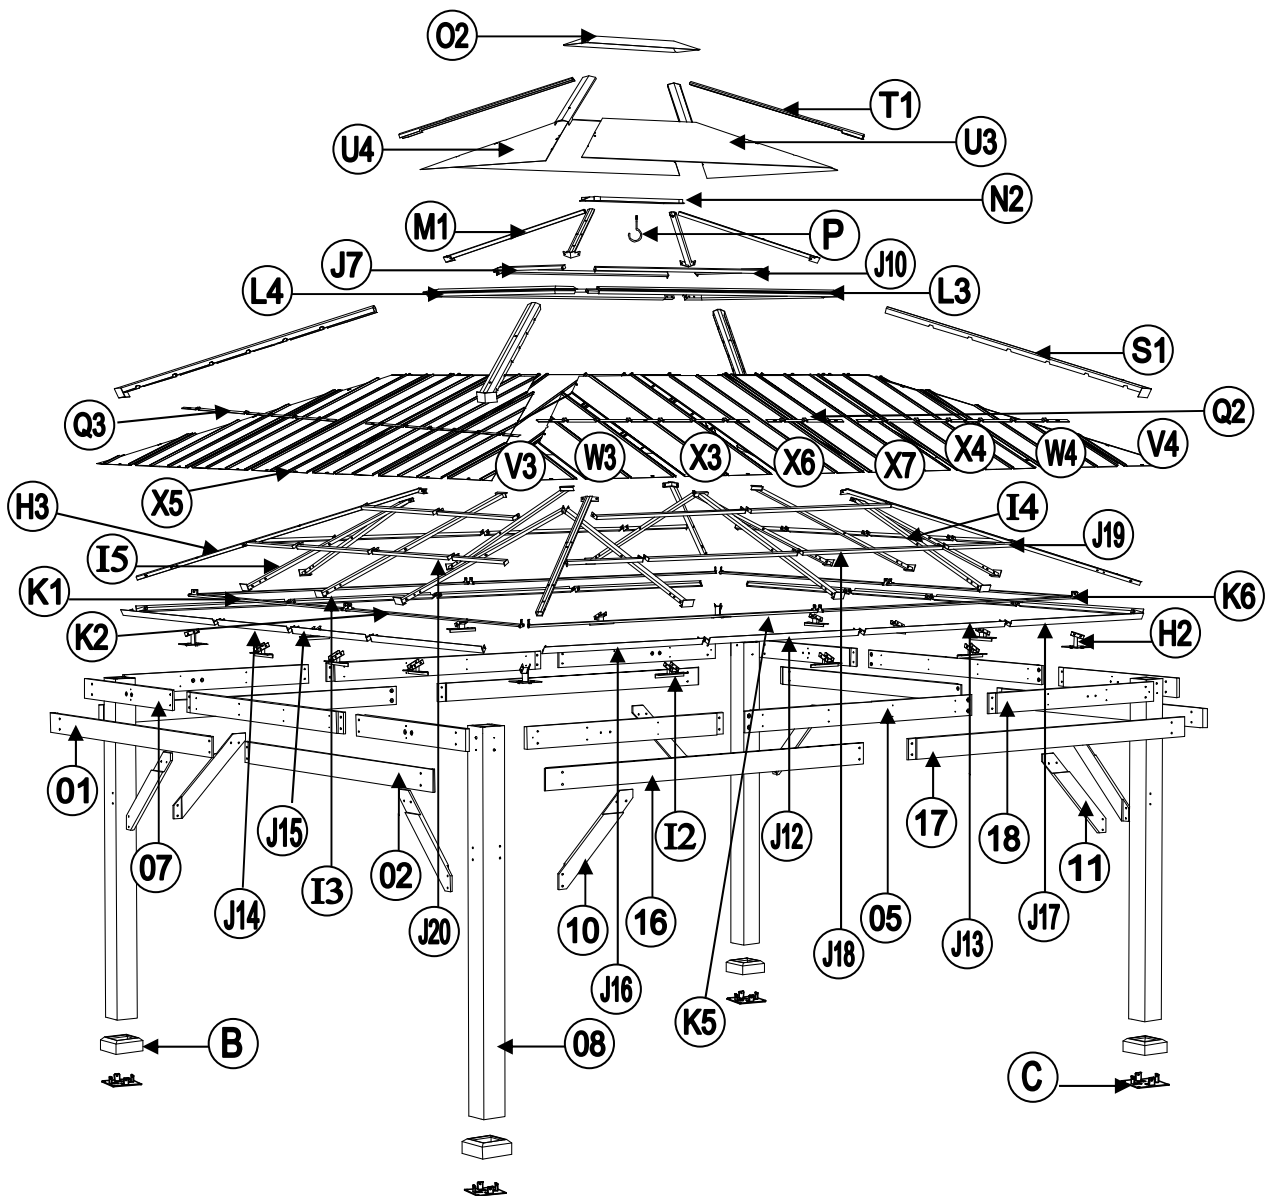

**Square Assembly**

Check that assembly is square before tightening bolts.

**Tighten Bolts**

Do not overtorque mounting bolts. Over-tightening may cause the wood to crack creating splinters and other structural damage.

**Measure Distance**

EXPLODED DRAWING

Parts List				
Label	Part Number	Description	Qty	Part Image
08	P000200227	Post	4	
10	P005000200	Arc Support 1	4	
11	P005000201	Arc Support 2	4	
01	P000400506	Outer Left Short Beam	2	
02	P000400507	Outer Right Short Beam	2	
05	P000400510	Inner Long Middle Beam	4	
07	P000400511	Inner Short Beam (Short)	4	
16	P000400946	Outer Left Long Beam	2	
17	P000400947	Outer Right Long Beam	2	
18	P000400948	Inner Short Beam (Long)	4	
B	P006100178	Base Cover	4	
C	P000100339	Base	4	
H3	P000601556	Big Roof Slanting Beam	4	
H2	P000501231	Slanting Beam Connector	4	
I3	P000601557	Big Roof Middle Beam	4	
I2	P000501232	Middle Beam Connector	12	
I5	P000601559	Big Roof Side Beam 1	4	
I4	P000601558	Big Roof Side Beam 2	4	