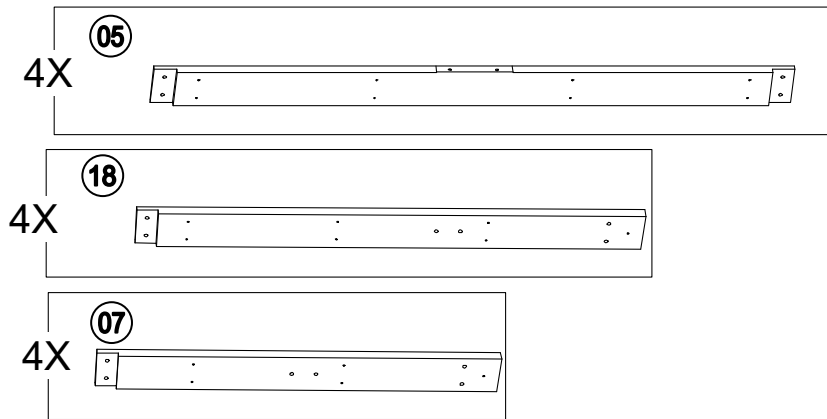

2

Country of Origin: China

Call 1(866) 578-6569 for assistance.
Or visit us at www.sunjoyonline.com