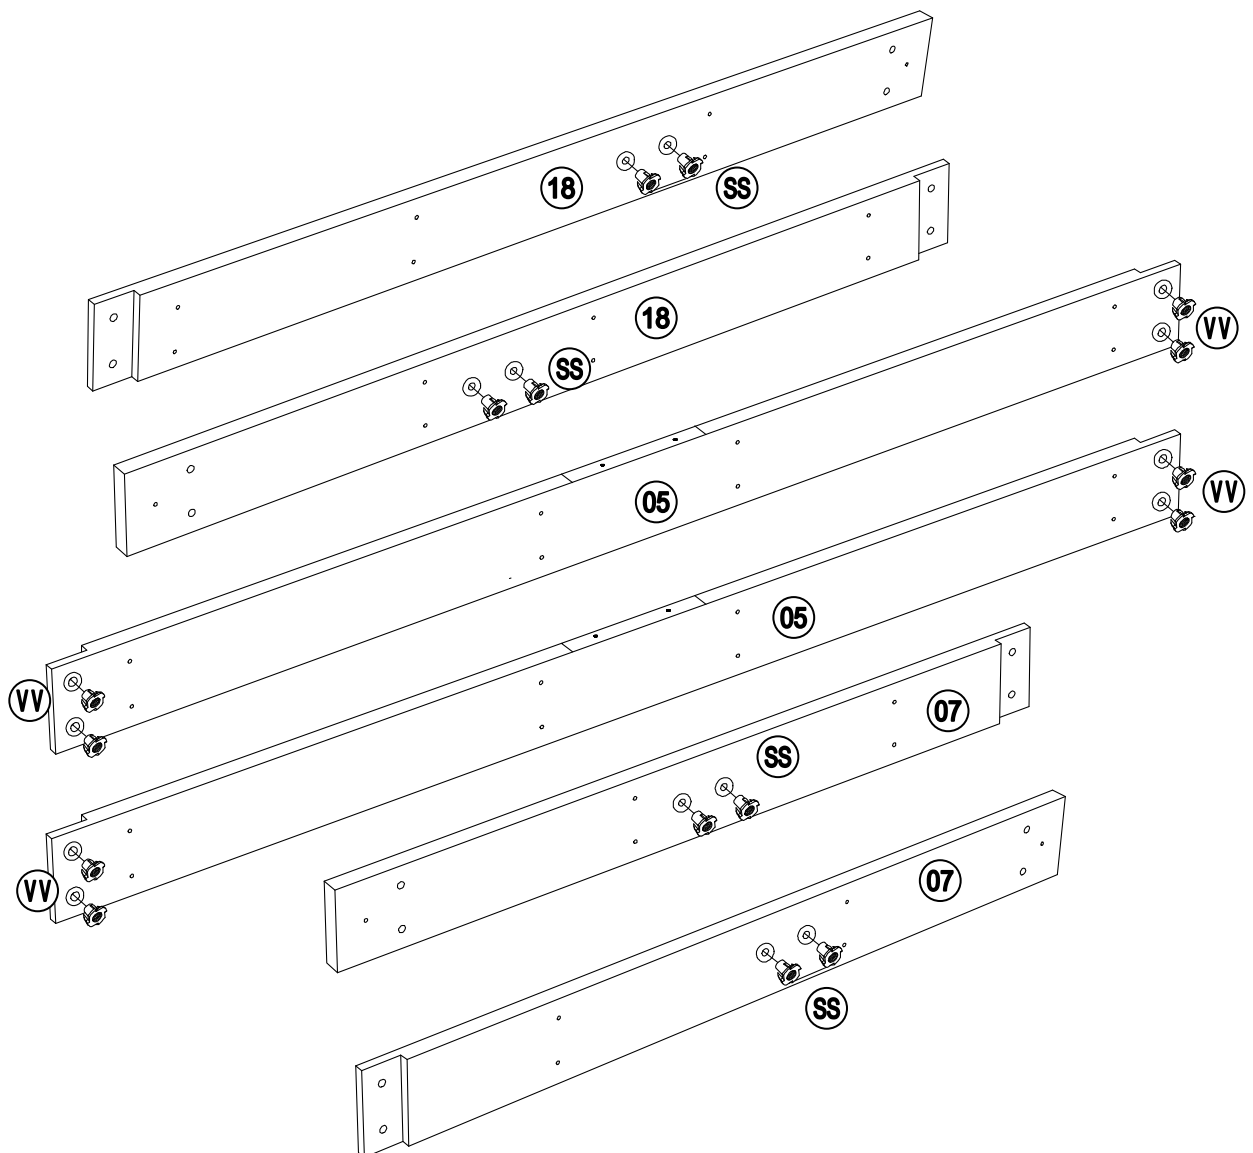

2

Country of Origin: China

Call 1(866) 578-6569 for assistance.
Or visit us at www.sunjoyonline.com