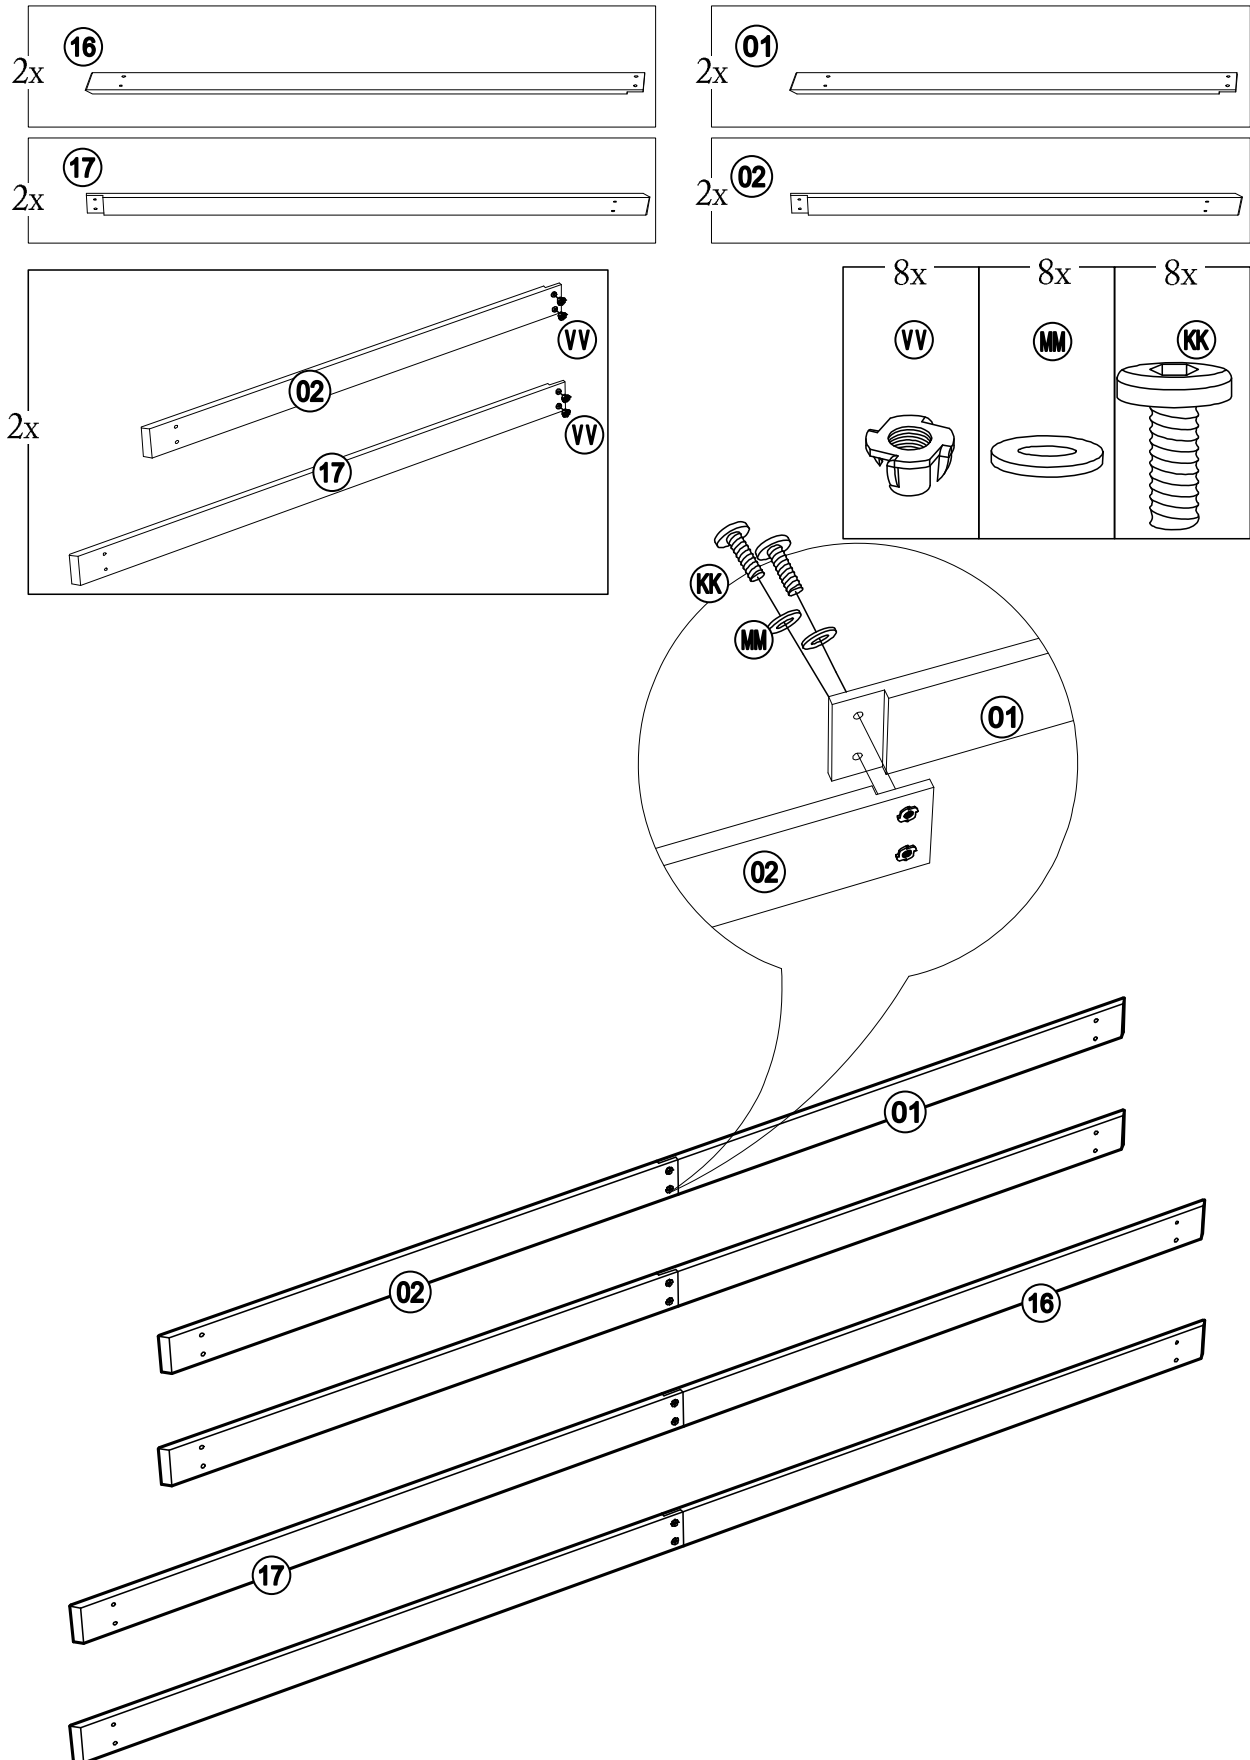

4

Country of Origin: China

Call 1(866) 578-6569 for assistance.
Or visit us at www.sunjoyonline.com