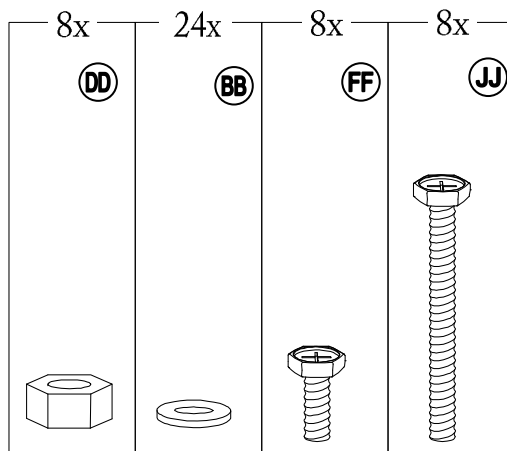

Hardware Pack					
Label	Part Number	Description	Qty	Add	Part Image
AA	H010010276	Bolt M10*205	8	1	
BB	H050010020	Flat Washer M6	278	14	
CC	H030050037	Screw M5*35	80	4	
DD	H040010004	Nut M6	24	2	
EE	H030050036	Screw M5*25	96	5	
FF	H010020011	Bolt M6*15	214	11	
HH	H010030083	Bolt M8*35	16	1	
II	H030030010	Bolt M8*35	16	1	
JJ	H010020016	Bolt M6*55	32	2	
KK	H010030084	Bolt M8*25	24	2	
LL	H040050020	Nut M10	8	1	

5

6

7

Country of Origin: China

Call 1(866) 578-6569 for assistance.
 Or visit us at www.sunjoyonline.com

8

9

Assembly Tip on Step 8:

Please measure to make sure the length of d1 is equal to d2 before moving to next step to ensure a square frame and best results. Keep the beam at right angles to the post, the post at right angles to the ground, and keep the beam horizontal.

10

11

12

13

14

15

16

17