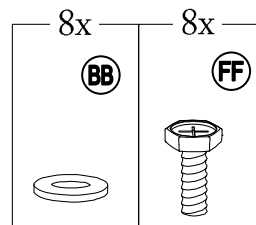

Hardware Pack					
Label	Part Number	Description	Qty	Add	Part Image
AA	H010010276	Bolt M10*205	8	1	
BB	H050010020	Flat Washer M6	278	14	
CC	H030050037	Screw M5*35	80	4	
DD	H040010004	Nut M6	24	2	
EE	H030050036	Screw M5*25	96	5	
FF	H010020011	Bolt M6*15	214	11	
HH	H010030083	Bolt M8*35	16	1	
II	H030030010	Bolt M8*35	16	1	
JJ	H010020016	Bolt M6*55	32	2	
KK	H010030084	Bolt M8*25	24	2	
LL	H040050020	Nut M10	8	1	

Please measure to make sure the length of d1 is equal to d2 before moving to next step to ensure a square frame and best results. Keep the beam at right angles to the post, the post at right angles to the ground, and keep the beam horizontal.

10

11

12

13

14

15

16

17