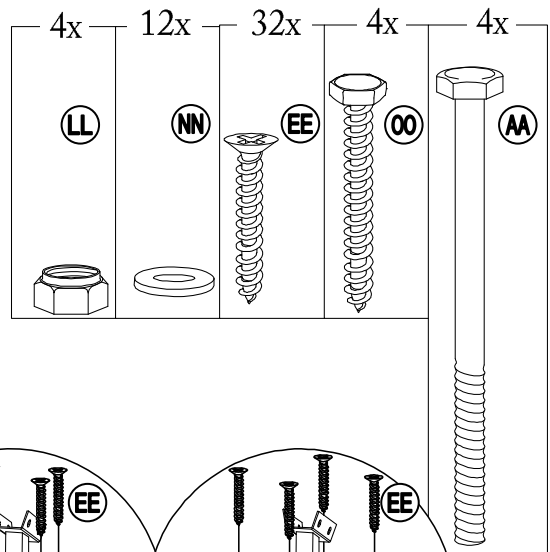

Hardware Pack					
Label	Part Number	Description	Qty	Add	Part Image
AA	H010010276	Bolt M10*205	8	1	
BB	H050010020	Flat Washer M6	278	14	
CC	H030050037	Screw M5*35	80	4	
DD	H040010004	Nut M6	24	2	
EE	H030050036	Screw M5*25	96	5	
FF	H010020011	Bolt M6*15	214	11	
HH	H010030083	Bolt M8*35	16	1	
II	H030030010	Bolt M8*35	16	1	
JJ	H010020016	Bolt M6*55	32	2	
KK	H010030084	Bolt M8*25	24	2	
LL	H040050020	Nut M10	8	1	

Country of Origin: China

Call 1(866) 578-6569 for assistance.
Or visit us at www.sunjoyonline.com

MM	H050010060	Flat Washer M8	56	3	
NN	H050010059	Flat Washer M10	24	2	
OO	H030010031	Screw M10*80	8	1	
PP	H070010003	Stake Φ8*180	8	0	
QQ	H010020013	Bolt M6*35	8	1	
RR	H090990002	M3 Drill	2	0	
SS	H040050024	T-Nut M8*20	16	1	
VV	H040050025	T-Nut M8*8	24	2	
Z1	H090010017	Wrench M6	2	0	
Z2	H090030003	Allen Key M8	1	0	
Z4	H090010015	Wrench M10	2	0	

5

6

7

Country of Origin: China

Call 1(866) 578-6569 for assistance.
 Or visit us at www.sunjoyonline.com

8

9

Assembly Tip on Step 8:

Please measure to make sure the length of d1 is equal to d2 before moving to next step to ensure a square frame and best results. Keep the beam at right angles to the post, the post at right angles to the ground, and keep the beam horizontal.