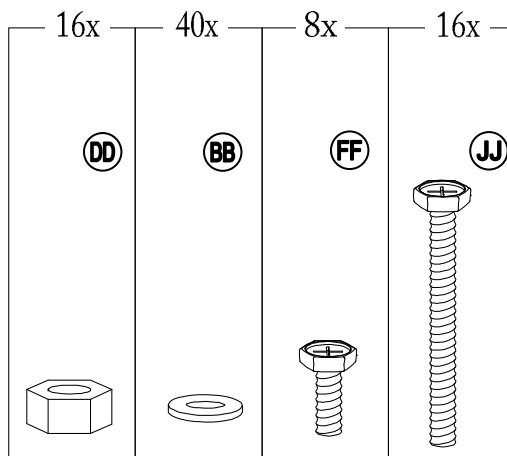

Hardware Pack					
Label	Part Number	Description	Qty	Add	Part Image
AA	H010010276	Bolt M10*205	8	1	
BB	H050010020	Flat Washer M6	278	14	
CC	H030050037	Screw M5*35	80	4	
DD	H040010004	Nut M6	24	2	
EE	H030050036	Screw M5*25	96	5	
FF	H010020011	Bolt M6*15	214	11	
HH	H010030083	Bolt M8*35	16	1	
II	H030030010	Bolt M8*35	16	1	
JJ	H010020016	Bolt M6*55	32	2	
KK	H010030084	Bolt M8*25	24	2	
LL	H040050020	Nut M10	8	1	

Please measure to make sure the length of d1 is equal to d2 before moving to next step to ensure a square frame and best results. Keep the beam at right angles to the post, the post at right angles to the ground, and keep the beam horizontal.

10

11

12

13

14

15

16

17

18

19

20

21

22

23

24

Country of Origin: China