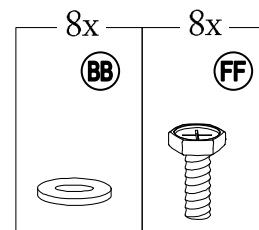

Hardware Pack					
Label	Part Number	Description	Qty	Add	Part Image
AA	H010010276	Bolt M10*205	8	1	
BB	H050010020	Flat Washer M6	278	14	
CC	H030050037	Screw M5*35	80	4	
DD	H040010004	Nut M6	24	2	
EE	H030050036	Screw M5*25	96	5	
FF	H010020011	Bolt M6*15	214	11	
HH	H010030083	Bolt M8*35	16	1	
II	H030030010	Bolt M8*35	16	1	
JJ	H010020016	Bolt M6*55	32	2	
KK	H010030084	Bolt M8*25	24	2	
LL	H040050020	Nut M10	8	1	

Please measure to make sure the length of d1 is equal to d2 before moving to next step to ensure a square frame and best results. Keep the beam at right angles to the post, the post at right angles to the ground, and keep the beam horizontal.

10

11

12

13

14

15

16

17