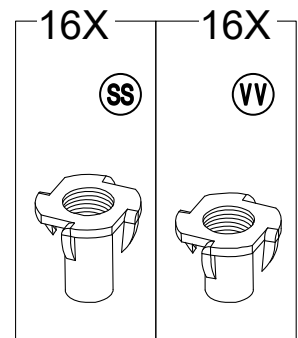

2

Country of Origin: China

Call 1(866) 578-6569 for assistance.
Or visit us at www.sunjoyonline.com