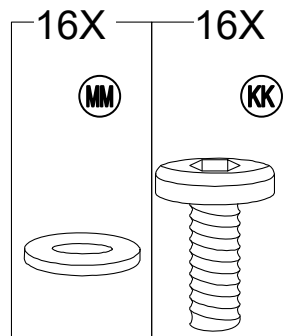

Hardware Pack					
Label	Part Number	Description	Qty	Add	Part Image
AA	H010010276	Bolt M10*205	8	1	
BB	H050010020	Flat Washer M6	278	14	
CC	H030050037	Screw M5*35	80	4	
DD	H040010004	Nut M6	24	2	
EE	H030050036	Screw M5*25	96	5	
FF	H010020011	Bolt M6*15	214	11	
HH	H010030083	Bolt M8*35	16	1	
II	H030030010	Bolt M8*35	16	1	
JJ	H010020016	Bolt M6*55	32	2	
KK	H010030084	Bolt M8*25	24	2	
LL	H040050020	Nut M10	8	1	

Country of Origin: China

Call 1(866) 578-6569 for assistance.
Or visit us at www.sunjoyonline.com

MM	H050010060	Flat Washer M8	56	3	
NN	H050010059	Flat Washer M10	24	2	
OO	H030010031	Screw M10*80	8	1	
PP	H070010003	Stake Φ8*180	8	0	
QQ	H010020013	Bolt M6*35	8	1	
RR	H090990002	M3 Drill	2	0	
SS	H040050024	T-Nut M8*20	16	1	
VV	H040050025	T-Nut M8*8	24	2	
Z1	H090010017	Wrench M6	2	0	
Z2	H090030003	Allen Key M8	1	0	
Z4	H090010015	Wrench M10	2	0	

1

2

Country of Origin: China

Call 1(866) 578-6569 for assistance.
Or visit us at www.sunjoyonline.com

3

4

Country of Origin: China

Call 1(866) 578-6569 for assistance.
 Or visit us at www.sunjoyonline.com