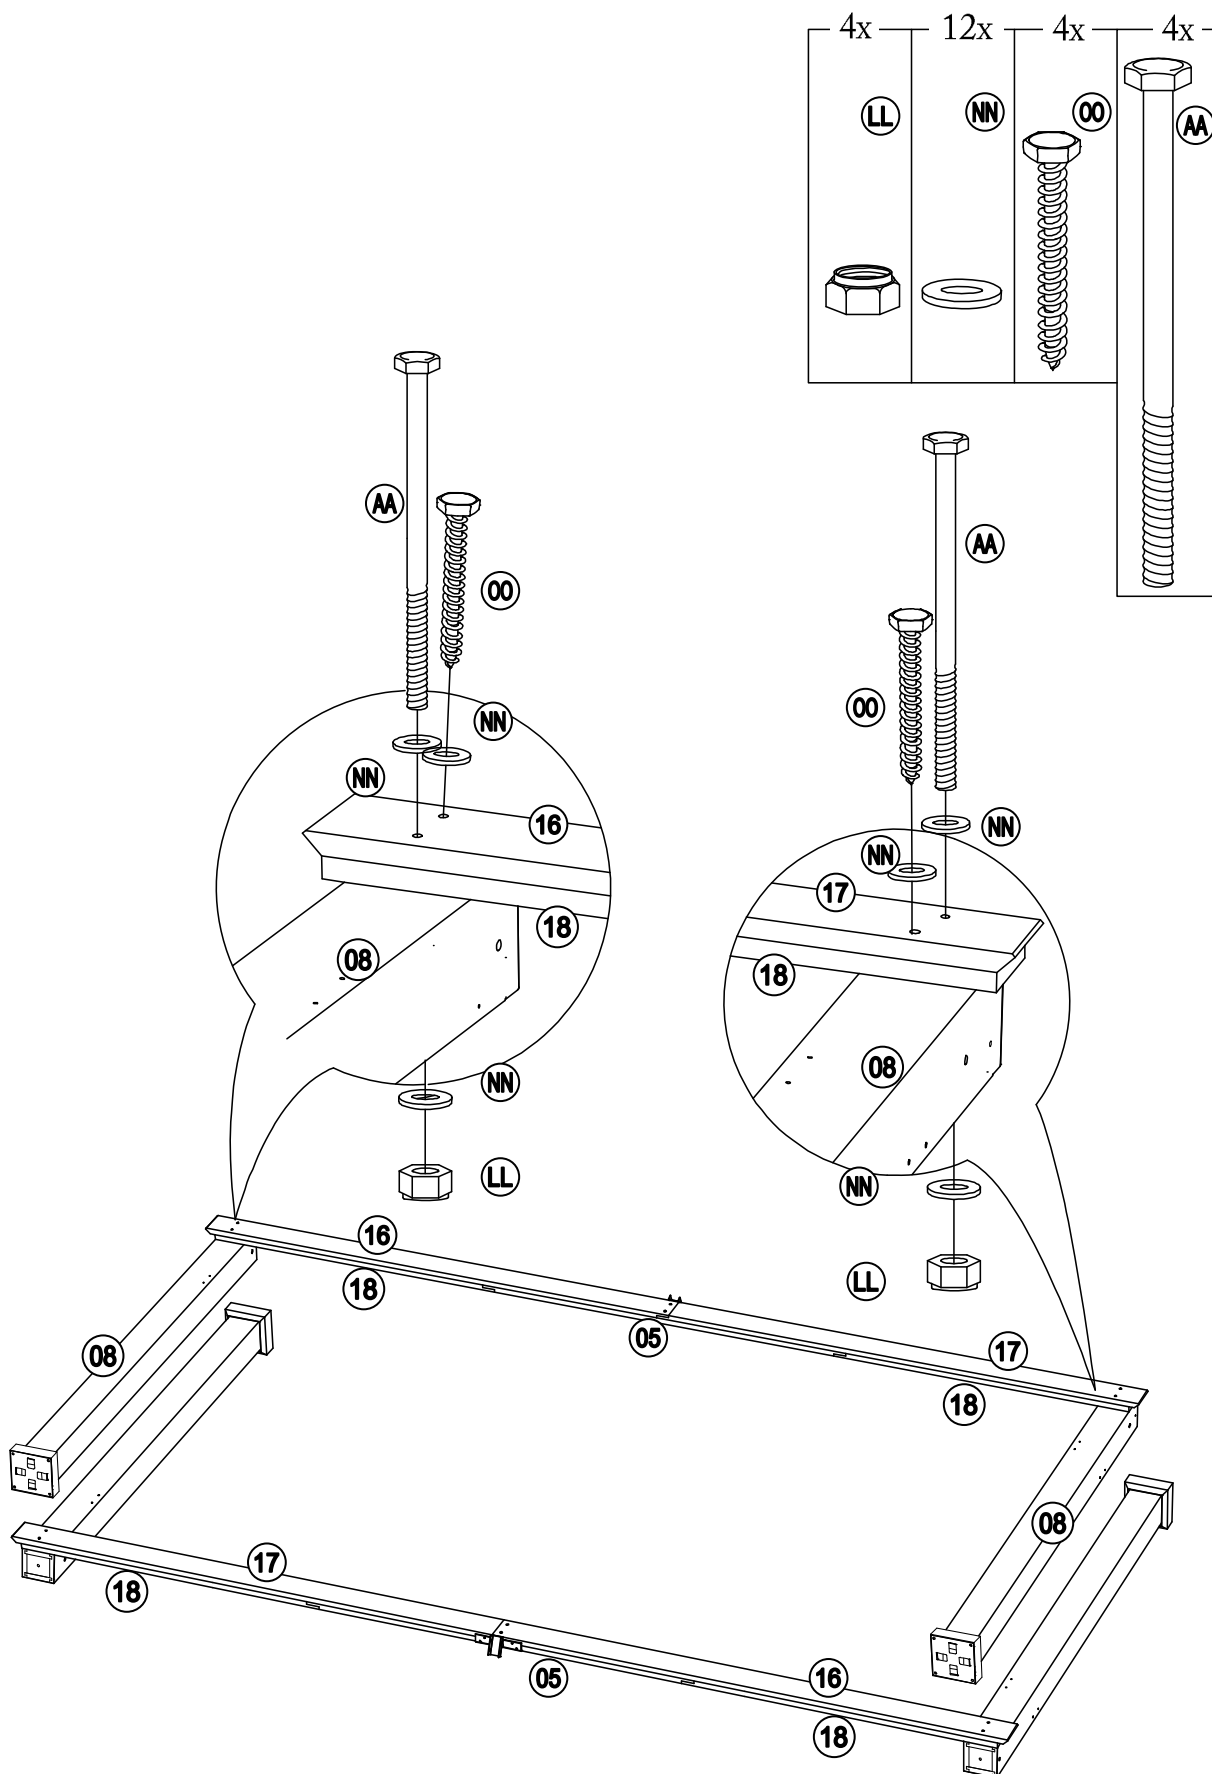

7

Country of Origin: China

Call 1(866) 578-6569 for assistance.
Or visit us at www.sunjoyonline.com