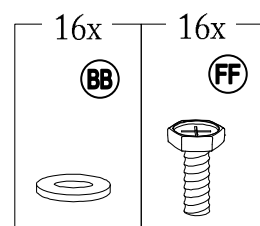

Hardware Pack					
Label	Part Number	Description	Qty	Add	Part Image
AA	H010010276	Bolt M10*205	8	1	
BB	H050010020	Flat Washer M6	278	14	
CC	H030050037	Screw M5*35	80	4	
DD	H040010004	Nut M6	24	2	
EE	H030050036	Screw M5*25	96	5	
FF	H010020011	Bolt M6*15	214	11	
HH	H010030083	Bolt M8*35	16	1	
II	H030030010	Bolt M8*35	16	1	
JJ	H010020016	Bolt M6*55	32	2	
KK	H010030084	Bolt M8*25	24	2	
LL	H040050020	Nut M10	8	1	

Please measure to make sure the length of d1 is equal to d2 before moving to next step to ensure a square frame and best results. Keep the beam at right angles to the post, the post at right angles to the ground, and keep the beam horizontal.

18

19

20

21

22

23

24

Country of Origin: China