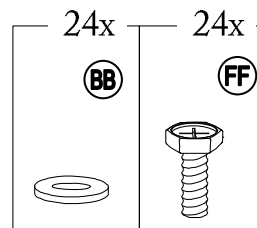

Hardware Pack					
Label	Part Number	Description	Qty	Add	Part Image
AA	H010010276	Bolt M10*205	8	1	
BB	H050010020	Flat Washer M6	278	14	
CC	H030050037	Screw M5*35	80	4	
DD	H040010004	Nut M6	24	2	
EE	H030050036	Screw M5*25	96	5	
FF	H010020011	Bolt M6*15	214	11	
HH	H010030083	Bolt M8*35	16	1	
II	H030030010	Bolt M8*35	16	1	
JJ	H010020016	Bolt M6*55	32	2	
KK	H010030084	Bolt M8*25	24	2	
LL	H040050020	Nut M10	8	1	

Please measure to make sure the length of d1 is equal to d2 before moving to next step to ensure a square frame and best results. Keep the beam at right angles to the post, the post at right angles to the ground, and keep the beam horizontal.

18

19

20

21

22

23

24

Country of Origin: China