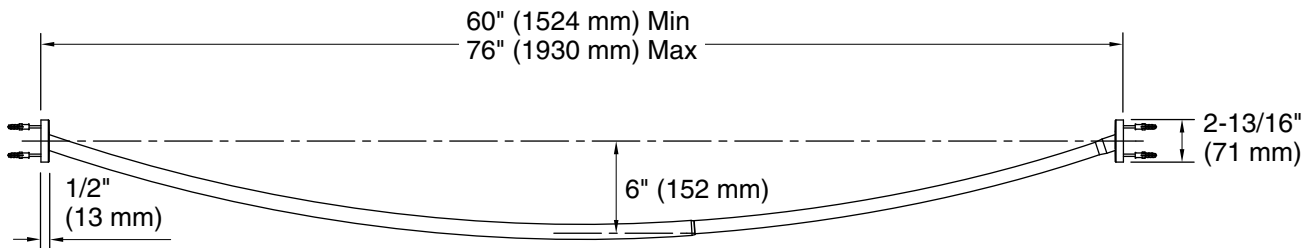

Technical Information

All product dimensions are nominal.

Material: Stainless Steel

Notes

Install this product according to the installation guide.

CAUTION: Risk of personal injury. Do not install these products in any area where they are likely to be used inadvertently as a grab bar or support bar. These products are not designed or intended for use as a grab bar or support bar.