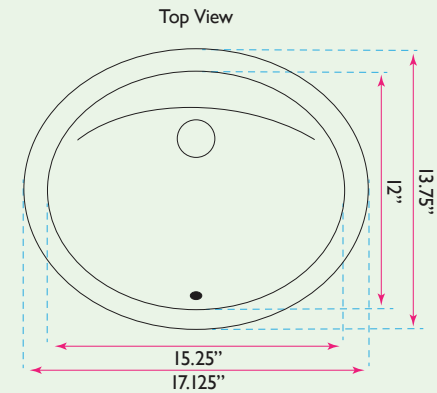

Great Point Collection

Vitreous China Bath Undermount Sink

Nantucket

S I N K S

model:

UM-15x12-W / UM-15x12-B

www.NantucketSinksUSA.com
info@nantucketsinksusa.com

SPECS

OVERALL DIMENSIONS	INTERIOR BOWL	BOWL DEPTH	DRAIN OPENING	OVERFLOW
17.125" x 13.75"	15.25" x 12"	7"(ext.); 5.5"(int.)	1.5" Opening	Yes

FEATURES:

- Nominal Dimensions - actual may vary by 1/4"
- Template and mounting clips included
- Vitreous China undermount with porcelain enamel glaze
- With Overflow
- Limited lifetime manufacturer's warranty