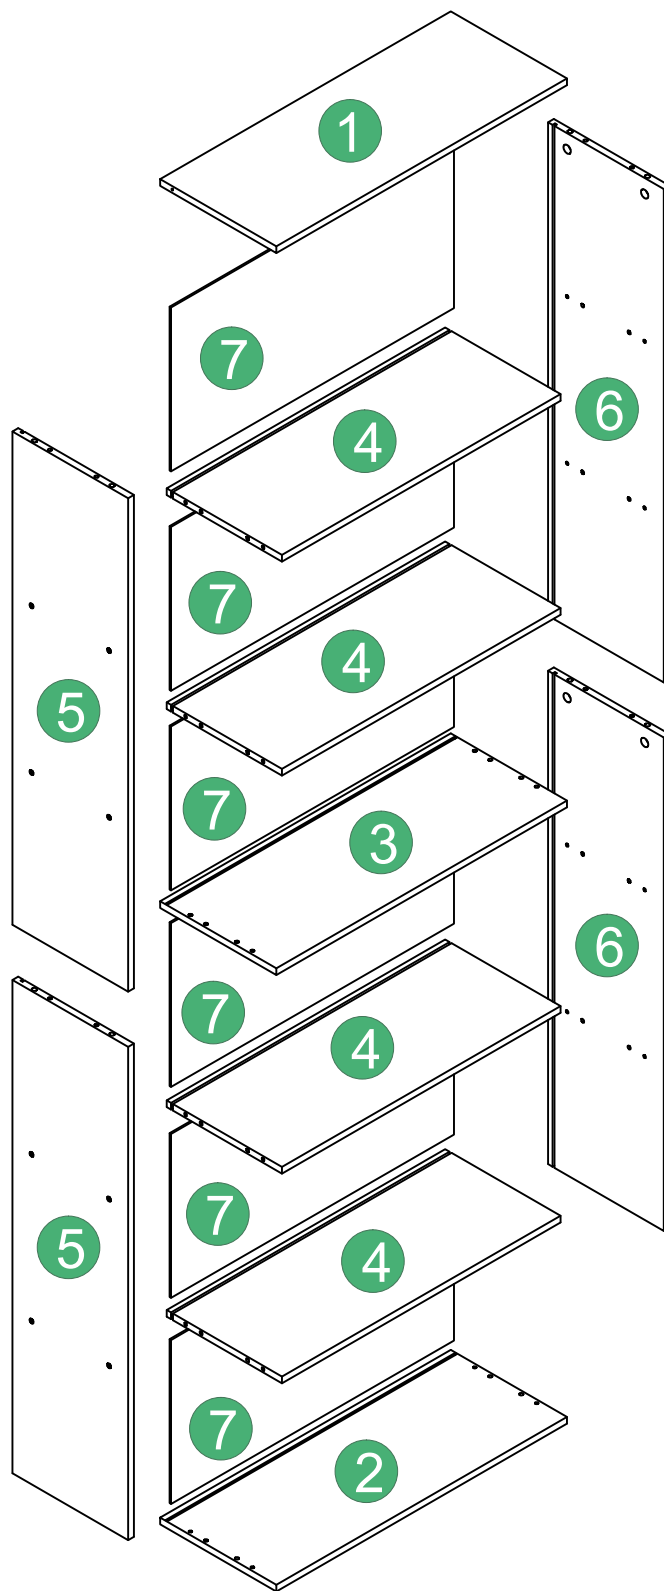

 home@homeselecting.com

WARNING

Children have died from furniture tipovers. To reduce the risk of furniture tip-over.

- ALWAYS install anti-tip device provided.
- NEVER put a TV on this product.
- NEVER allow children to stand, climb, or hang on any drawers, doors, or shelves.
- NEVER open more than one drawer at a time.
- Place the heaviest items in the lowest drawers.

IMPORTANT SAFETY NOTICE READ CAREFULLY BEFORE BEGINNING ASSEMBLY

- This cabinet contains small parts that present a choking hazard for children under 3 years of age. Adult assembly only. Secure parts permanently to furniture. Discard any unused parts properly.
- To make the assembly process easier, ask a friend to help you. 2 people required.
- Always use proper tools. Avoid using a electric drill excessively to prevent damage to cabinet components, especially in wooden furniture.
- Carefully review the parts and hardware list.
- Recommend assembling the storage cabinet on a protected or carpeted surface to prevent scratches.
- Follow assembly steps in order. DO NOT SKIP ANY STEPS.
- Regularly check and tighten all connectors (bolts, screws, etc.). Keep instructions for future reference.
- Exercise caution with sharp edges during assembly and use to avoid scratching or cutting the skin.

EXPLODED DRAWING:

Part List

<p>A</p>  <p>Ø6×35 ×8+1</p>	<p>B</p>  <p>Ø15×10 ×8+1</p>	<p>C</p>  <p>Ø6×30 ×32+3</p>	<p>D</p>  <p>Ø5×35 ×24+2</p>
<p>E</p>  <p>Ø30×5 ×4</p>	<p>F</p>  <p>×24+2</p>	<p>G</p>  <p>Ø3×14 ×24+2</p>	<p>H</p>  <p>Ø4×14 Ø4×35 Ø13 X2</p> <p>×2</p>
<p>J</p>  <p>M3 ×1</p>	<p>K</p>  <p>M4 ×1</p>	<p>L</p>  <p>Ø20 ×24+2</p>	