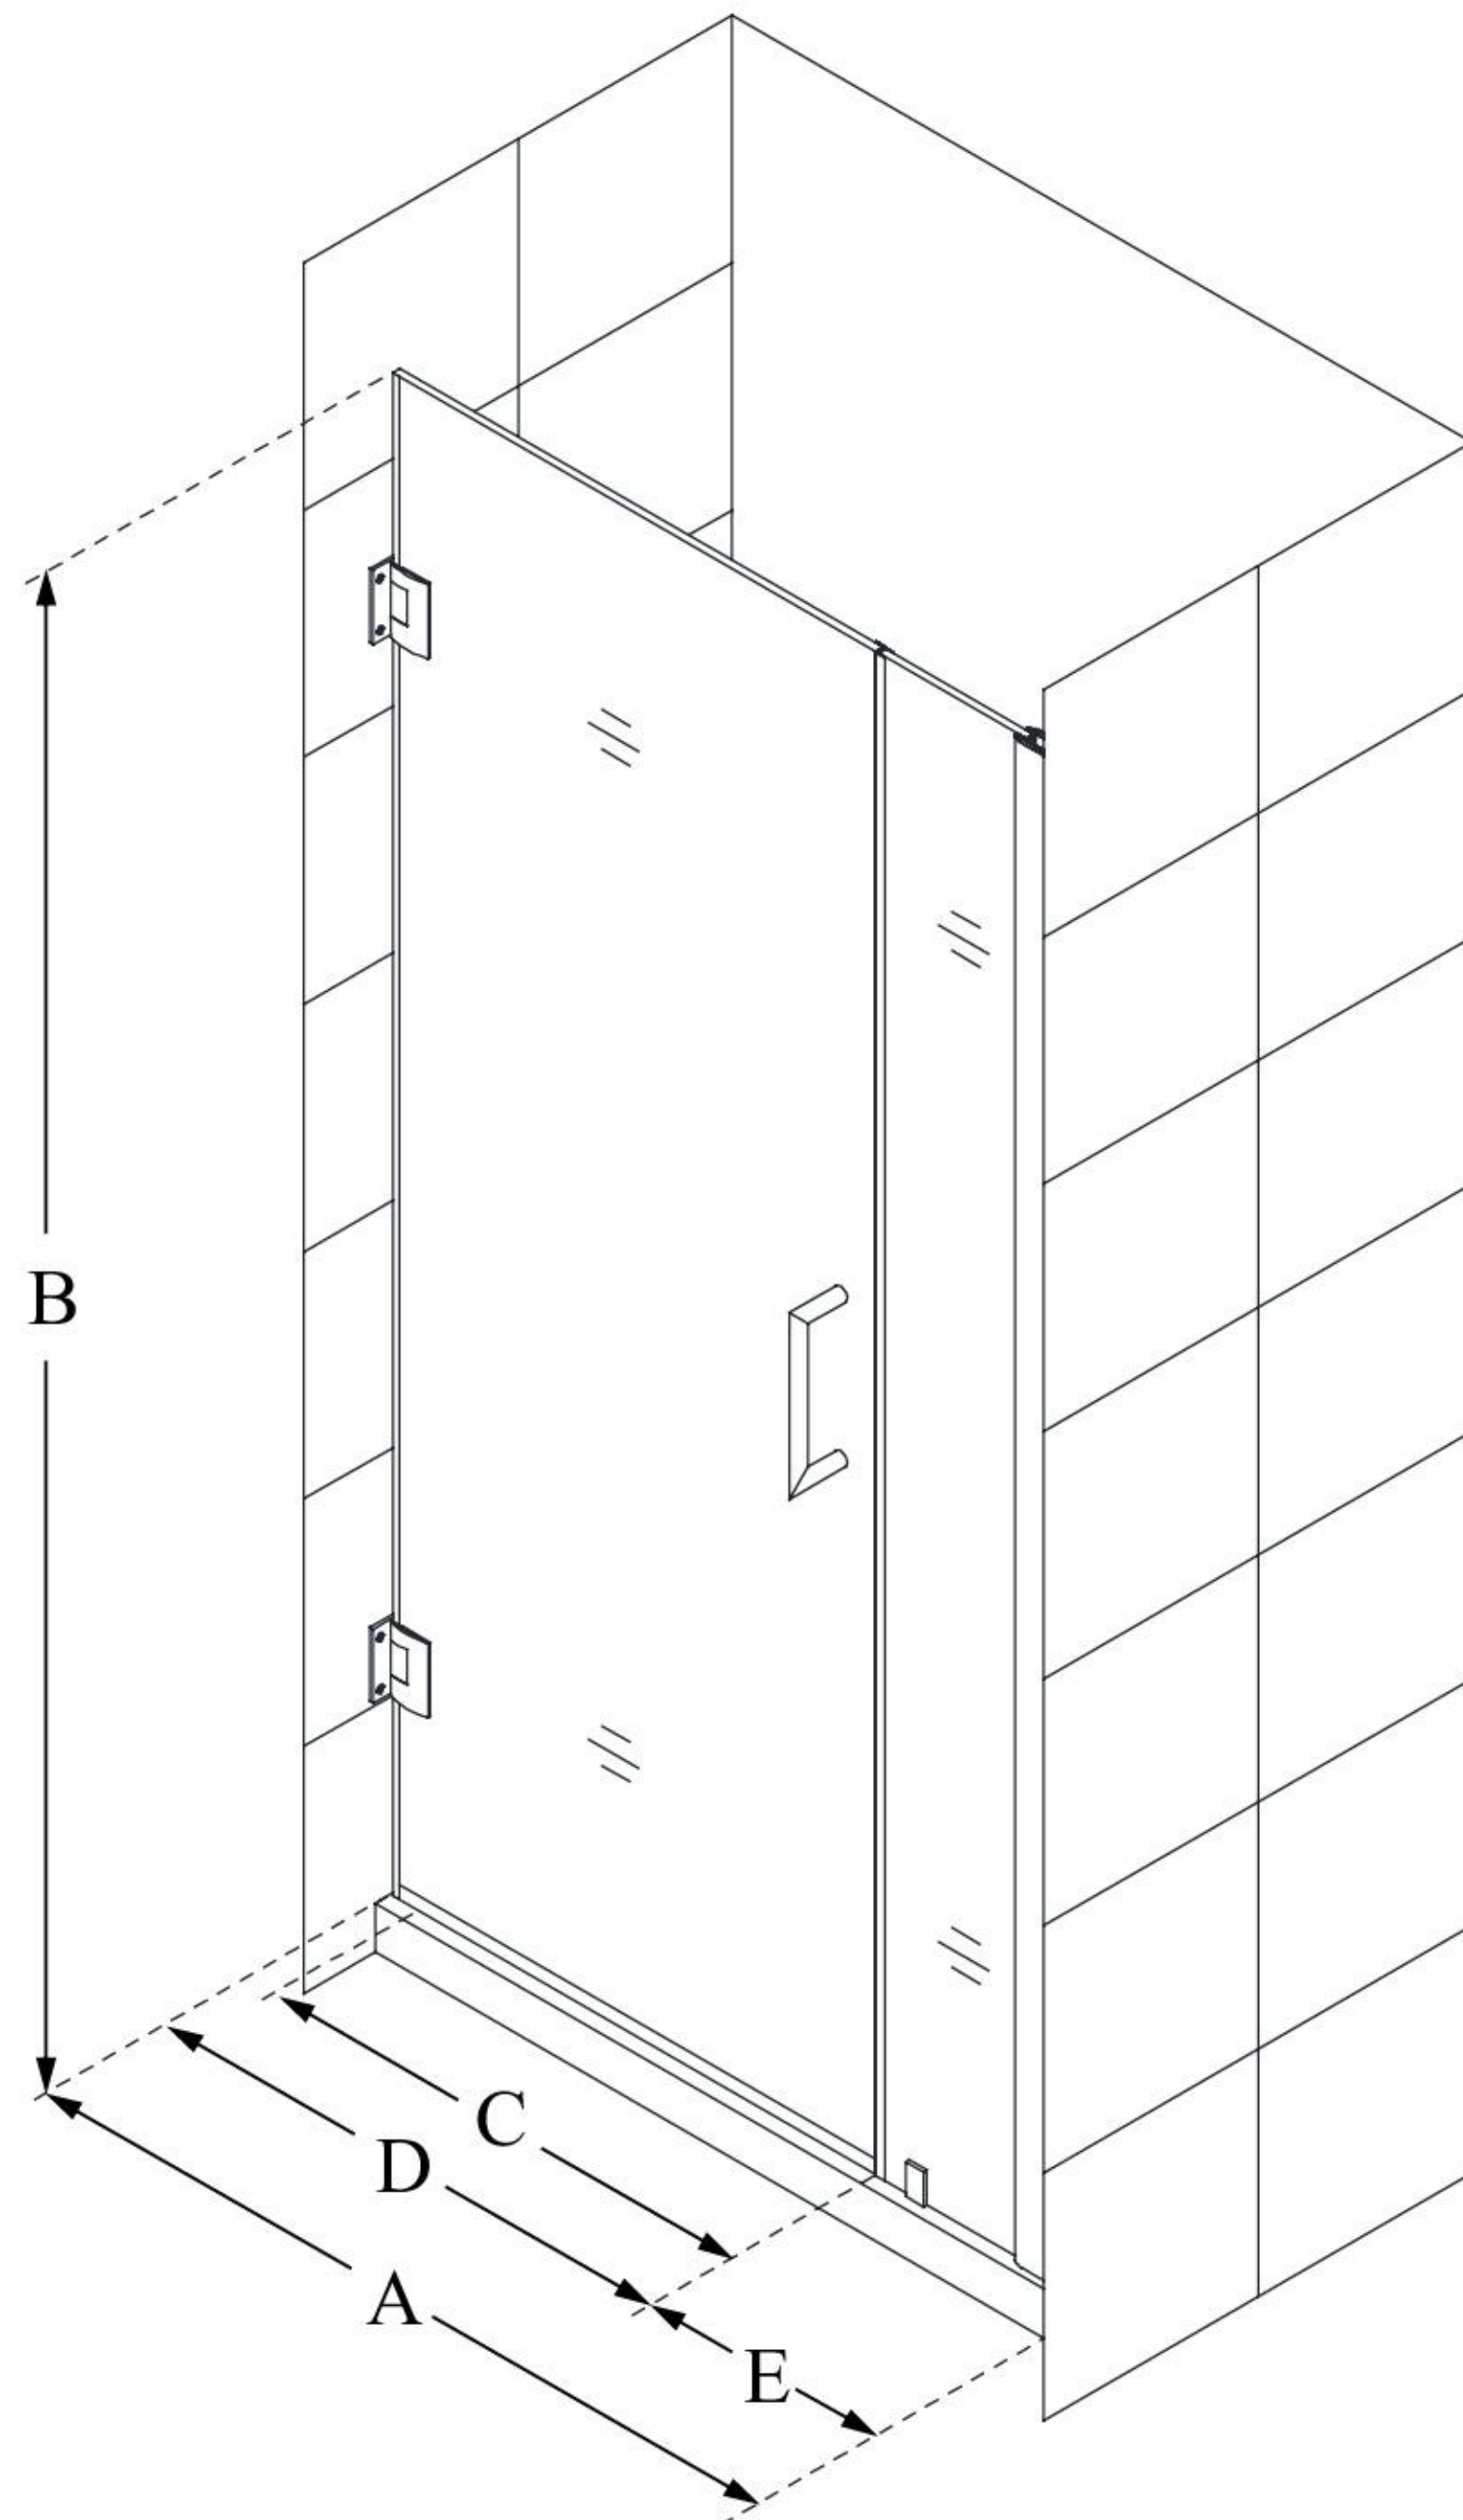

MODEL INFORMATION

SHDR-20297210

UNIDOOR

DreamLine Unidoor 29-30 in. W x
72 in. H Frameless Hinged Shower
Door, Clear Glass

SWING DOOR

CONFIGURATION DIMENSIONS:

A: 29 - 30 in.

MODEL WIDTH

B: 72 in.

MODEL HEIGHT

C: 22 in.

ACCESS WIDTH

D: 23 in.

DOOR WIDTH

E: 6 in.

INLINE PANEL WIDTH