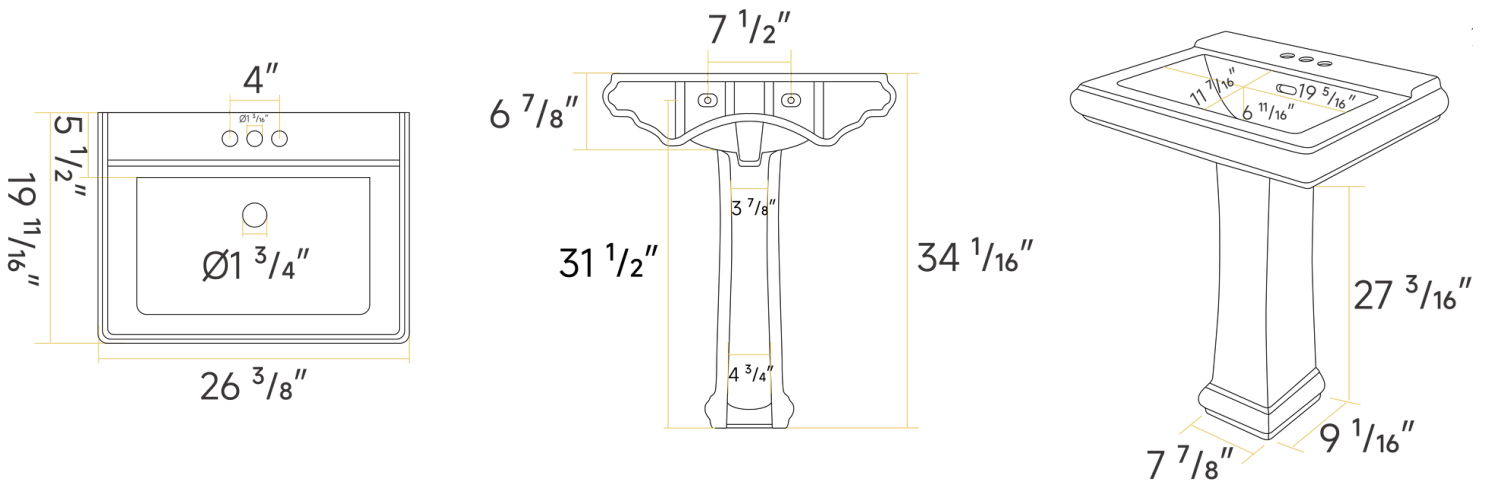

### FEATURES

- Rectangular Basin Pedestal Sink
- 6 <sup>11</sup>/<sub>16</sub>" Splash-Proof Depth
- Freestanding Design
- Standard 1 <sup>3</sup>/<sub>4</sub>" Drain Hole
- Rear Overflow Hole
- Mounting Kit Included
- Coordinates with 4" Centerset Faucets

### SPECIFICATIONS

<b>Color</b>	White	<b>Drain Location</b>	Rear Center
<b>Material</b>	Ceramic	<b>Faucet Hole Size</b>	On 4" Centers
<b>Basin Shape</b>	Rectangular	<b>Faucet Hole Count</b>	Triple-Hole
<b>Net Weight</b>	71.78LB	<b>Dimensions</b>	26 <sup>3</sup> / <sub>8</sub> "L * 19 <sup>11</sup> / <sub>16</sub> "W * 34 <sup>1</sup> / <sub>16</sub> "H
<b>Basin Depth</b>	6 <sup>11</sup> / <sub>16</sub> "	<b>Installation Type</b>	Freestanding
<b>Drain Size</b>	1 <sup>3</sup> / <sub>4</sub> "	<b>Warranty</b>	2 Years Warranty

## DIMENSIONS