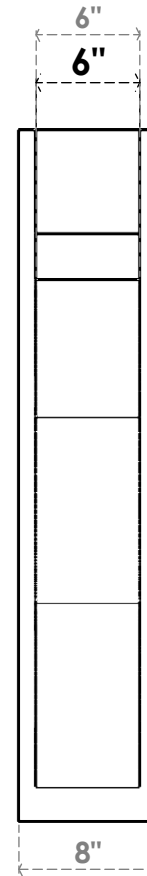

# ITEM NUMBER: OUTUROC060X080X28000X40000X060X020X060FST44RCPR

6"W TOP X 8"W BACK X 28"D X 40"H X 6"T TOP X 2"T BACK TIMBERTHANE ROUGH CEDAR FUNSTON FAUX WOOD OPEN OUTLOOKER, BLOCK TOP AND BACK, 6"W CLOSED BRACE, PRIMED TAN

**SIDE PROFILE**

**FRONT PROFILE**

**ISOMETRIC**

GENERATED DATE : 07/06/2023

EKENA MILLWORK  
2300 WEST MAIN ST.  
CLARKSVILLE, TX 75426  
TOLL FREE: 866-607-0453  
WWW.EKENAMILLWORK.COM

**NOTES**

1. INSTALLATION TO BE COMPLETED IN ACCORDANCE WITH MANUFACTURER'S SPECIFICATIONS.
2. DRAWING MAY NOT BE TO SCALE
3. THIS DRAWING IS INTENDED FOR DESIGN AND PLANNING PURPOSES ONLY.
4. ALL INFORMATION CONTAINED HEREIN WAS CURRENT AT THE TIME OF DEVELOPMENT BUT MUST BE REVIEWED AND APPROVED BY THE PRODUCT MANUFACTURER TO BE CONSIDERED ACCURATE.
5. TIMBERTHANE ARCHITECTURAL PRODUCTS ARE MADE FROM HIGH DENSITY URETHANE AND COME FACTORY PRIMED