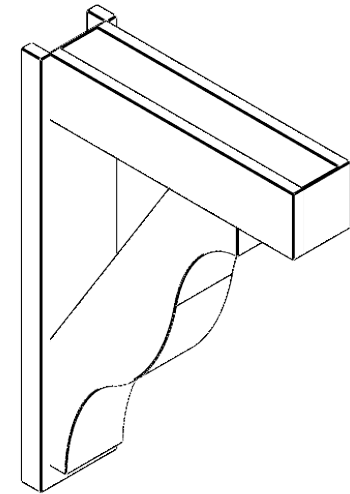

# ITEM NUMBER: OUTUROC060X080X28000X40000X060X020X060FST44RCPR

6"W TOP X 8"W BACK X 28"D X 40"H X 6"T TOP X 2"T BACK TIMBERTHANE ROUGH CEDAR FUNSTON FAUX WOOD OPEN OUTLOOKER, BLOCK TOP AND BACK, 6"W CLOSED BRACE, PRIMED TAN

**SIDE PROFILE**

**FRONT PROFILE**

**ISOMETRIC**

GENERATED DATE : 07/06/2023

EKENA MILLWORK  
2300 WEST MAIN ST.  
CLARKSVILLE, TX 75426  
TOLL FREE: 866-607-0453  
WWW.EKENAMILLWORK.COM

**NOTES**

1. INSTALLATION TO BE COMPLETED IN ACCORDANCE WITH MANUFACTURER'S SPECIFICATIONS.
2. DRAWING MAY NOT BE TO SCALE
3. THIS DRAWING IS INTENDED FOR DESIGN AND PLANNING PURPOSES ONLY.
4. ALL INFORMATION CONTAINED HEREIN WAS CURRENT AT THE TIME OF DEVELOPMENT BUT MUST BE REVIEWED AND APPROVED BY THE PRODUCT MANUFACTURER TO BE CONSIDERED ACCURATE.
5. TIMBERTHANE ARCHITECTURAL PRODUCTS ARE MADE FROM HIGH DENSITY URETHANE AND COME FACTORY PRIMED