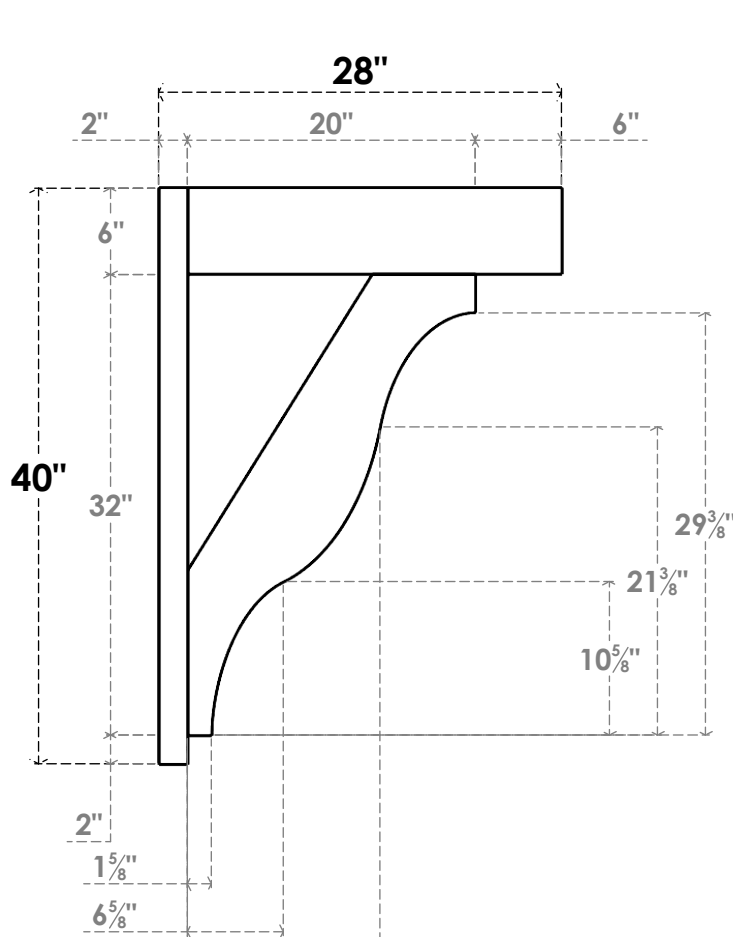

# ITEM NUMBER: OUTUROC060X080X28000X40000X060X020X060FST44RCPR

6"W TOP X 8"W BACK X 28"D X 40"H X 6"T TOP X 2"T BACK TIMBERTHANE ROUGH CEDAR FUNSTON FAUX WOOD OPEN OUTLOOKER, BLOCK TOP AND BACK, 6"W CLOSED BRACE, PRIMED TAN

**SIDE PROFILE**

**FRONT PROFILE**

**ISOMETRIC**

GENERATED DATE : 07/06/2023

EKENA MILLWORK  
2300 WEST MAIN ST.  
CLARKSVILLE, TX 75426  
TOLL FREE: 866-607-0453  
WWW.EKENAMILLWORK.COM

**NOTES**

1. INSTALLATION TO BE COMPLETED IN ACCORDANCE WITH MANUFACTURER'S SPECIFICATIONS.
2. DRAWING MAY NOT BE TO SCALE
3. THIS DRAWING IS INTENDED FOR DESIGN AND PLANNING PURPOSES ONLY.
4. ALL INFORMATION CONTAINED HEREIN WAS CURRENT AT THE TIME OF DEVELOPMENT BUT MUST BE REVIEWED AND APPROVED BY THE PRODUCT MANUFACTURER TO BE CONSIDERED ACCURATE.
5. TIMBERTHANE ARCHITECTURAL PRODUCTS ARE MADE FROM HIGH DENSITY URETHANE AND COME FACTORY PRIMED