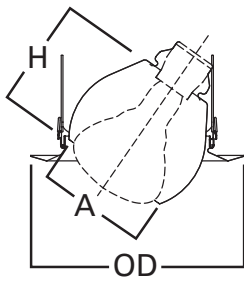

E26 6" Trim Series

DESCRIPTION

Eyeball with 35° tilt max. trim with self-flange in the 6" trim family for use in recessed downlighting. Compatible for use in Halo and other housings.

| | | |
|-------------|--|------|
| Catalog # | | Type |
| Project | | |
| Comments | | Date |
| Prepared by | | |

SPECIFICATION FEATURES

- 35° Tilt max., 360° rotation
- Adjustable eyeball trim for BR30 and PAR30 lamps
- Torsion spring retention
- Socket supporting eyeball
- Self-flanged trim ring sized to hide gaps caused by construction tolerances

Dimensions:

A: 3-15/16" [100mm]
 H: 3-15/16" [100mm]
 OD: 7-3/4" [197mm]

| Housings | | Max Lamp Compatibility |
|----------|----------|----------------------------------|
| H7ICT | H7RICT | |
| H7ICAT | H7RICAT | 50W PAR30S, 75W PAR30L, 65W BR30 |
| E7ICAT | E7RICAT | |
| H7UICAT | | 75W PAR30S, 75W PAR30L, 65W BR30 |
| H7ICTNB | | |
| H7ICATNB | | 50W PAR30S, 75W PAR30L, 65W BR30 |
| E7ICATNB | | |
| H27ICAT | E27ICAT | 75W PAR30L, 65W BR30 |
| H27RICAT | E27RICAT | |
| H7T | E7TAT | 75W PAR30S, 75W PAR30L, 65W BR30 |
| H7TCP | | |
| H7RT | E7RTAT | 50W PAR30S, 75W PAR30L, 65W BR30 |
| H7TNB | E7TATNB | 75W PAR30S, 75W PAR30L, 65W BR30 |
| H27T | E27TAT | 50W PAR30S, 75W PAR30L, 65W BR30 |
| H27RT | E27RTAT | |