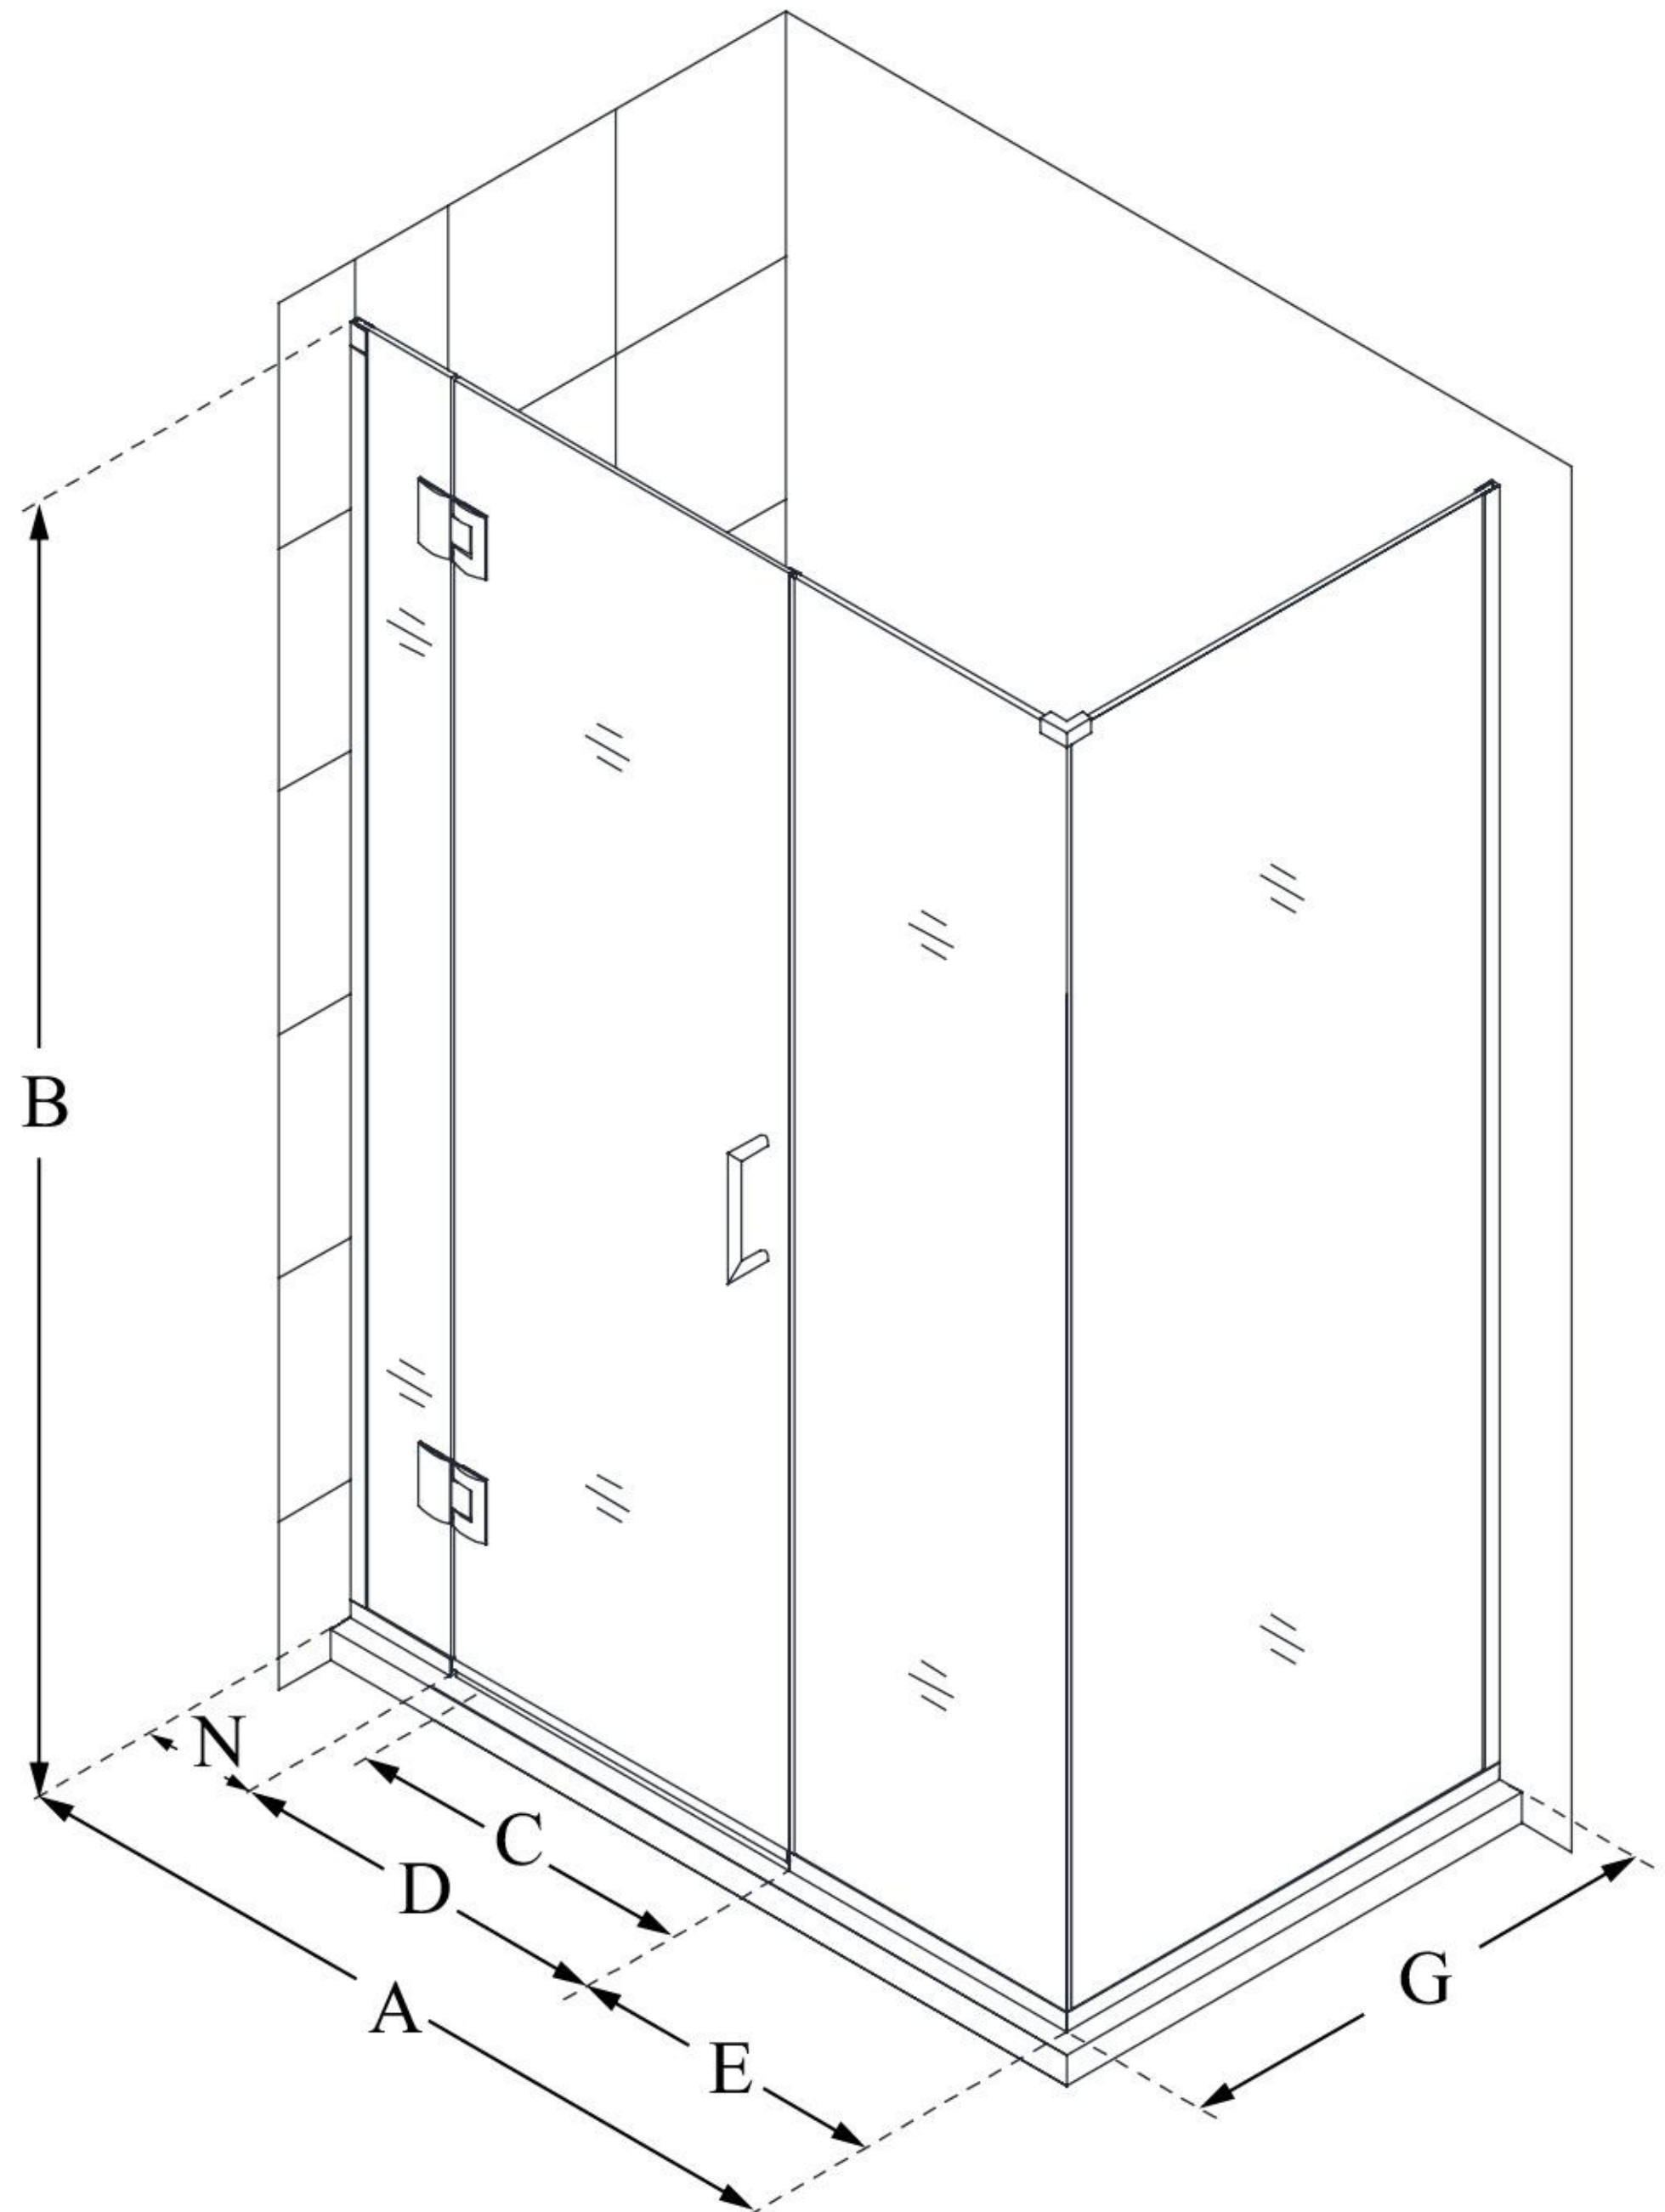

MODEL INFORMATION

E1240630

UNIDOOR-X

DreamLine Unidoor-X 36 in. W x
30 3/8 in. D x 72 in. H Frameless
Hinged Shower Enclosure, Clear
Glass

SWING DOOR

CONFIGURATION DIMENSIONS:

A: 36 in.

MODEL WIDTH

B: 72 in.

MODEL HEIGHT

C: 23 in.

ACCESS WIDTH

D: 24 in.

DOOR WIDTH

E: 6 in.

INLINE PANEL WIDTH

G: 30 3/8 in.

RETURN PANEL WIDTH

N: 6 in.

HINGE PANEL WIDTH

DreamLine reserves the right to update or modify the hardware or materials pictured without prior notice for the purpose of product improvement and customer satisfaction.