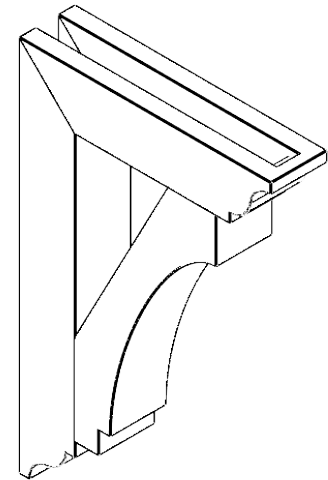

ITEM NUMBER: BKTUROS035X035X16000X24000X035X035X035IMP00RCPR

3 1/2"W X 16"D X 24"H X 3 1/2"T IMPERIAL ROUGH CEDAR WOODGRAIN OPEN BRACKET, TRADITIONAL TOP AND BACK, 3 1/2"W SOLID BRACE, PRIMED TAN

SIDE PROFILE

FRONT PROFILE

ISOMETRIC

GENERATED DATE : 06/18/2023

EKENA MILLWORK
2300 WEST MAIN ST.
CLARKSVILLE, TX 75426
TOLL FREE: 866-607-0453
WWW.EKENAMILLWORK.COM

NOTES

1. INSTALLATION TO BE COMPLETED IN ACCORDANCE WITH MANUFACTURER'S SPECIFICATIONS.
2. DRAWING MAY NOT BE TO SCALE
3. THIS DRAWING IS INTENDED FOR DESIGN AND PLANNING PURPOSES ONLY.
4. ALL INFORMATION CONTAINED HEREIN WAS CURRENT AT THE TIME OF DEVELOPMENT BUT MUST BE REVIEWED AND APPROVED BY THE PRODUCT MANUFACTURER TO BE CONSIDERED ACCURATE.
5. TIMBERTHANE ARCHITECTURAL PRODUCTS ARE MADE FROM HIGH DENSITY URETHANE AND COME FACTORY PRIMED