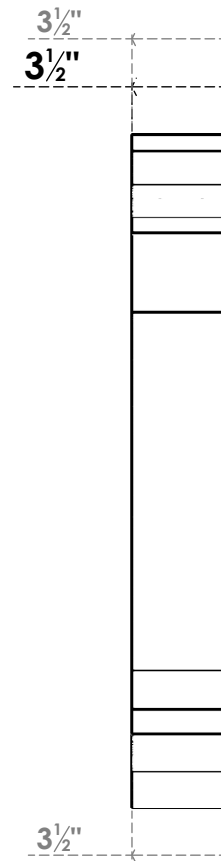

ITEM NUMBER: BKTUROS035X035X16000X24000X035X035X035IMP00RCPR

3 1/2"W X 16"D X 24"H X 3 1/2"T IMPERIAL ROUGH CEDAR WOODGRAIN OPEN BRACKET, TRADITIONAL TOP AND BACK, 3 1/2"W SOLID BRACE, PRIMED TAN

SIDE PROFILE

FRONT PROFILE

ISOMETRIC

GENERATED DATE : 06/18/2023

EKENA MILLWORK
2300 WEST MAIN ST.
CLARKSVILLE, TX 75426
TOLL FREE: 866-607-0453
WWW.EKENAMILLWORK.COM

NOTES

1. INSTALLATION TO BE COMPLETED IN ACCORDANCE WITH MANUFACTURER'S SPECIFICATIONS.
2. DRAWING MAY NOT BE TO SCALE
3. THIS DRAWING IS INTENDED FOR DESIGN AND PLANNING PURPOSES ONLY.
4. ALL INFORMATION CONTAINED HEREIN WAS CURRENT AT THE TIME OF DEVELOPMENT BUT MUST BE REVIEWED AND APPROVED BY THE PRODUCT MANUFACTURER TO BE CONSIDERED ACCURATE.
5. TIMBERTHANE ARCHITECTURAL PRODUCTS ARE MADE FROM HIGH DENSITY URETHANE AND COME FACTORY PRIMED