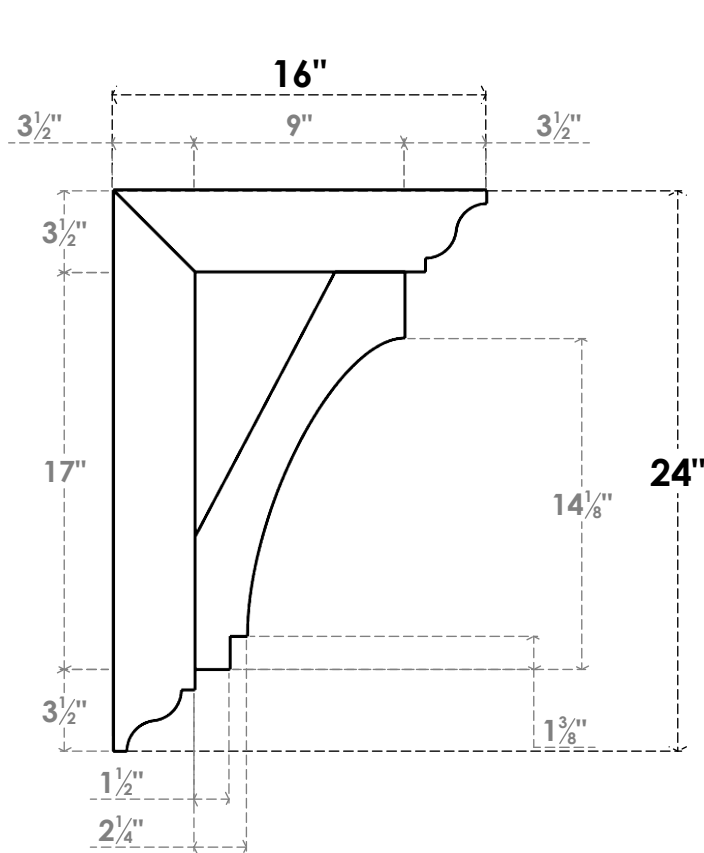

ITEM NUMBER: BKTUROS035X035X16000X24000X035X035X035IMP00RCPR

3 1/2"W X 16"D X 24"H X 3 1/2"T IMPERIAL ROUGH CEDAR WOODGRAIN OPEN BRACKET, TRADITIONAL TOP AND BACK, 3 1/2"W SOLID BRACE, PRIMED TAN

SIDE PROFILE

FRONT PROFILE

ISOMETRIC

GENERATED DATE : 06/18/2023

EKENA MILLWORK
2300 WEST MAIN ST.
CLARKSVILLE, TX 75426
TOLL FREE: 866-607-0453
WWW.EKENAMILLWORK.COM

NOTES

1. INSTALLATION TO BE COMPLETED IN ACCORDANCE WITH MANUFACTURER'S SPECIFICATIONS.
2. DRAWING MAY NOT BE TO SCALE
3. THIS DRAWING IS INTENDED FOR DESIGN AND PLANNING PURPOSES ONLY.
4. ALL INFORMATION CONTAINED HEREIN WAS CURRENT AT THE TIME OF DEVELOPMENT BUT MUST BE REVIEWED AND APPROVED BY THE PRODUCT MANUFACTURER TO BE CONSIDERED ACCURATE.
5. TIMBERTHANE ARCHITECTURAL PRODUCTS ARE MADE FROM HIGH DENSITY URETHANE AND COME FACTORY PRIMED