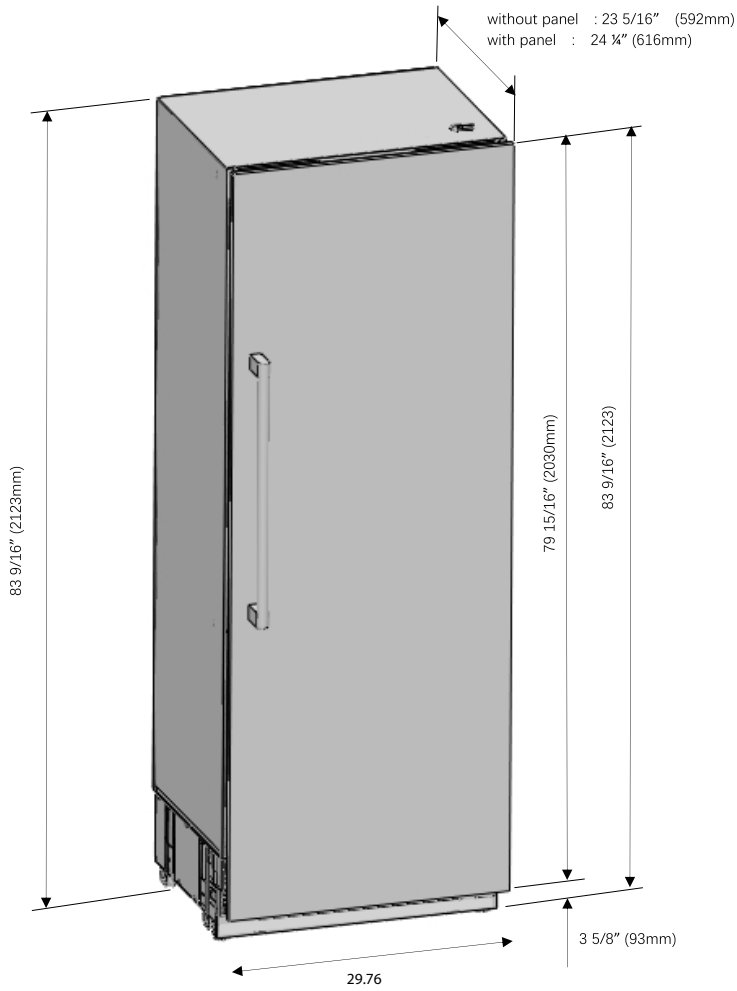

Technical Specs

Dimensions

Length	29.76
Width	23.31
Height	83.58
Weight Lbs	377
Interior Width	25.98
Interior Depth	18.9
Interior Height	67.32
Depth Less Door	21.87
Depth With Door Open 90 Degrees	55.56
Panel Dimensions	29.76x.75x79.92

Capacity

Gross Cubic Feet	16.6
Net Cubic Feet	16.6
Number Of Shelves	3
Individual Shelf Capacity	55 lbs.
Number Of Drawers	4

Features & Materials

Defrost Type	Frost Free
Cooling Unit Type	Automatic
Refrigerant Type	R-600a
Compressor Location	Bottom
Control Type	Digital
Control Location	Center of Interior
Thermostat Type	Digital
Temperature Range	30-46 F
Ambient Temperature Range	50-109 F
Number Of Doors	1
Door Style	Swing
Reversible Door S	Yes
Self Closing Door	No
Hinge Location	Right Side Top and Bottom
Shelf Material Type	Glass
Shelves Adjustable	Yes
Drawer Slide Type	Soft Close
Interior Drawer Material	Plastic + Metal trim
Interior Lights	LED
Ice Type	No
Ice Production Per Day Lb	N/A
Ice Storage Capacity Lb	N/A
Sabbath Mode	Yes
Noise	41dB
Door Ajar Alarm	Yes
Ambient Temp Alarm	No
Exterior Material	VCM
Interior Material	PS
Color Finish	White
Interior Color	White
Handle Included	No
Number Of Feet	4
Legs Adjustable	Yes, .25-1.5 in.
Casters	4
Feature One	Build-in
Feature Two	Total No Frost
Feature Three	Water dispenser
Feature Four	83.5 in. height
Feature Five	Panel ready
Feature Six	Super cooling

Electric & Certifications

Amps	2
Horsepower	1
Hertz	60
Phase	2
Voltage	110
Wattage	160
Plug Type	NEMA 5-15P
Power Cord Length	90
Certifications	ETL Listed for Safety and AB100
Energy Star	Yes

Plan View

CERTIFICATIONS