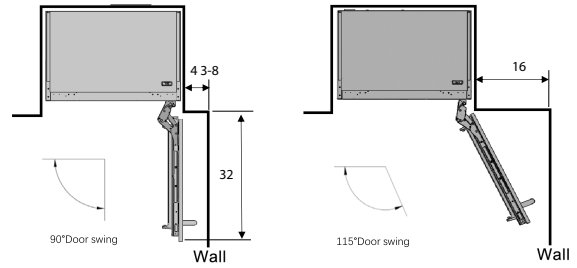

Technical Specs

Dimensions

Length	29.76
Width	23.31
Height	83.58
Weight Lbs	377
Interior Width	25.98
Interior Depth	18.9
Interior Height	67.32
Depth Less Door	21.87
Depth With Door Open 90 Degrees	55.56
Panel Dimensions	29.76x.75x79.92

Capacity

Gross Cubic Feet	16.6
Net Cubic Feet	16.6
Number Of Shelves	3
Individual Shelf Capacity	55 lbs.
Number Of Drawers	4

Features & Materials

Defrost Type	Frost Free
Cooling Unit Type	Automatic
Refrigerant Type	R-600a
Compressor Location	Bottom
Control Type	Digital
Control Location	Center of Interior
Thermostat Type	Digital
Temperature Range	30-46 F
Ambient Temperature Range	50-109 F
Number Of Doors	1
Door Style	Swing
Reversible Door S	Yes
Self Closing Door	No
Hinge Location	Right Side Top and Bottom
Shelf Material Type	Glass
Shelves Adjustable	Yes
Drawer Slide Type	Soft Close
Interior Drawer Material	Plastic + Metal trim
Interior Lights	LED
Ice Type	No
Ice Production Per Day Lb	N/A
Ice Storage Capacity Lb	N/A
Sabbath Mode	Yes
Noise	41dB
Door Ajar Alarm	Yes
Ambient Temp Alarm	No
Exterior Material	VCM
Interior Material	PS
Color Finish	White
Interior Color	White
Handle Included	No
Number Of Feet	4
Legs Adjustable	Yes, .25-1.5 in.
Casters	4
Feature One	Build-in
Feature Two	Total No Frost
Feature Three	Water dispenser
Feature Four	83.5 in. height
Feature Five	Panel ready
Feature Six	Super cooling

Electric & Certifications

Amps	2
Horsepower	1
Hertz	60
Phase	2
Voltage	110
Wattage	160
Plug Type	NEMA 5-15P
Power Cord Length	90
Certifications	ETL Listed for Safety and AB100
Energy Star	Yes

Plan View

CERTIFICATIONS