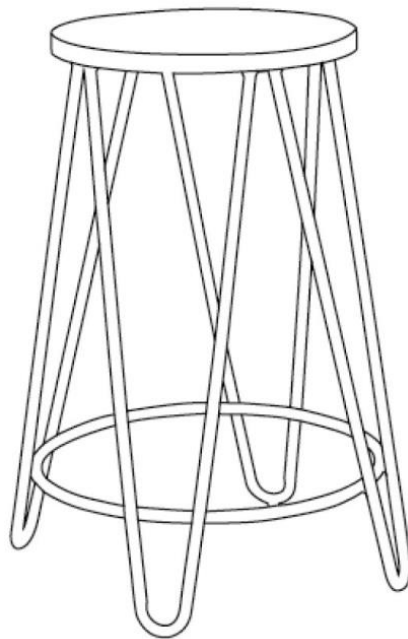

SIMPLEHOME™
— LIFE BY DESIGN —

Wynden+Hall
HOME DECOR
brooklyn + max™

SIMEON / KENDALL / WEBSTER

24 inch METAL COUNTER HEIGHT STOOL

MODEL # AXCSIM-24-NG

SIMPLIHOME™
LIFE BY DESIGN

Wynden Hall
HOME DECOR
brooklyn + max™