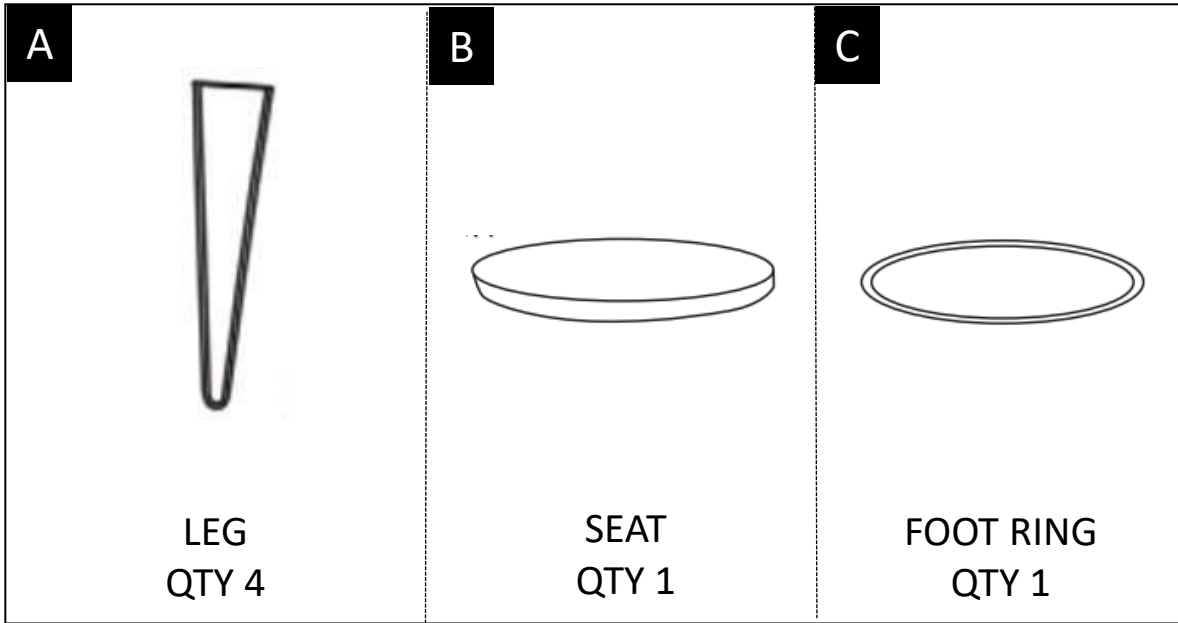

PRE-ASSEMBLY INFORMATION

PARTS DESCRIPTION