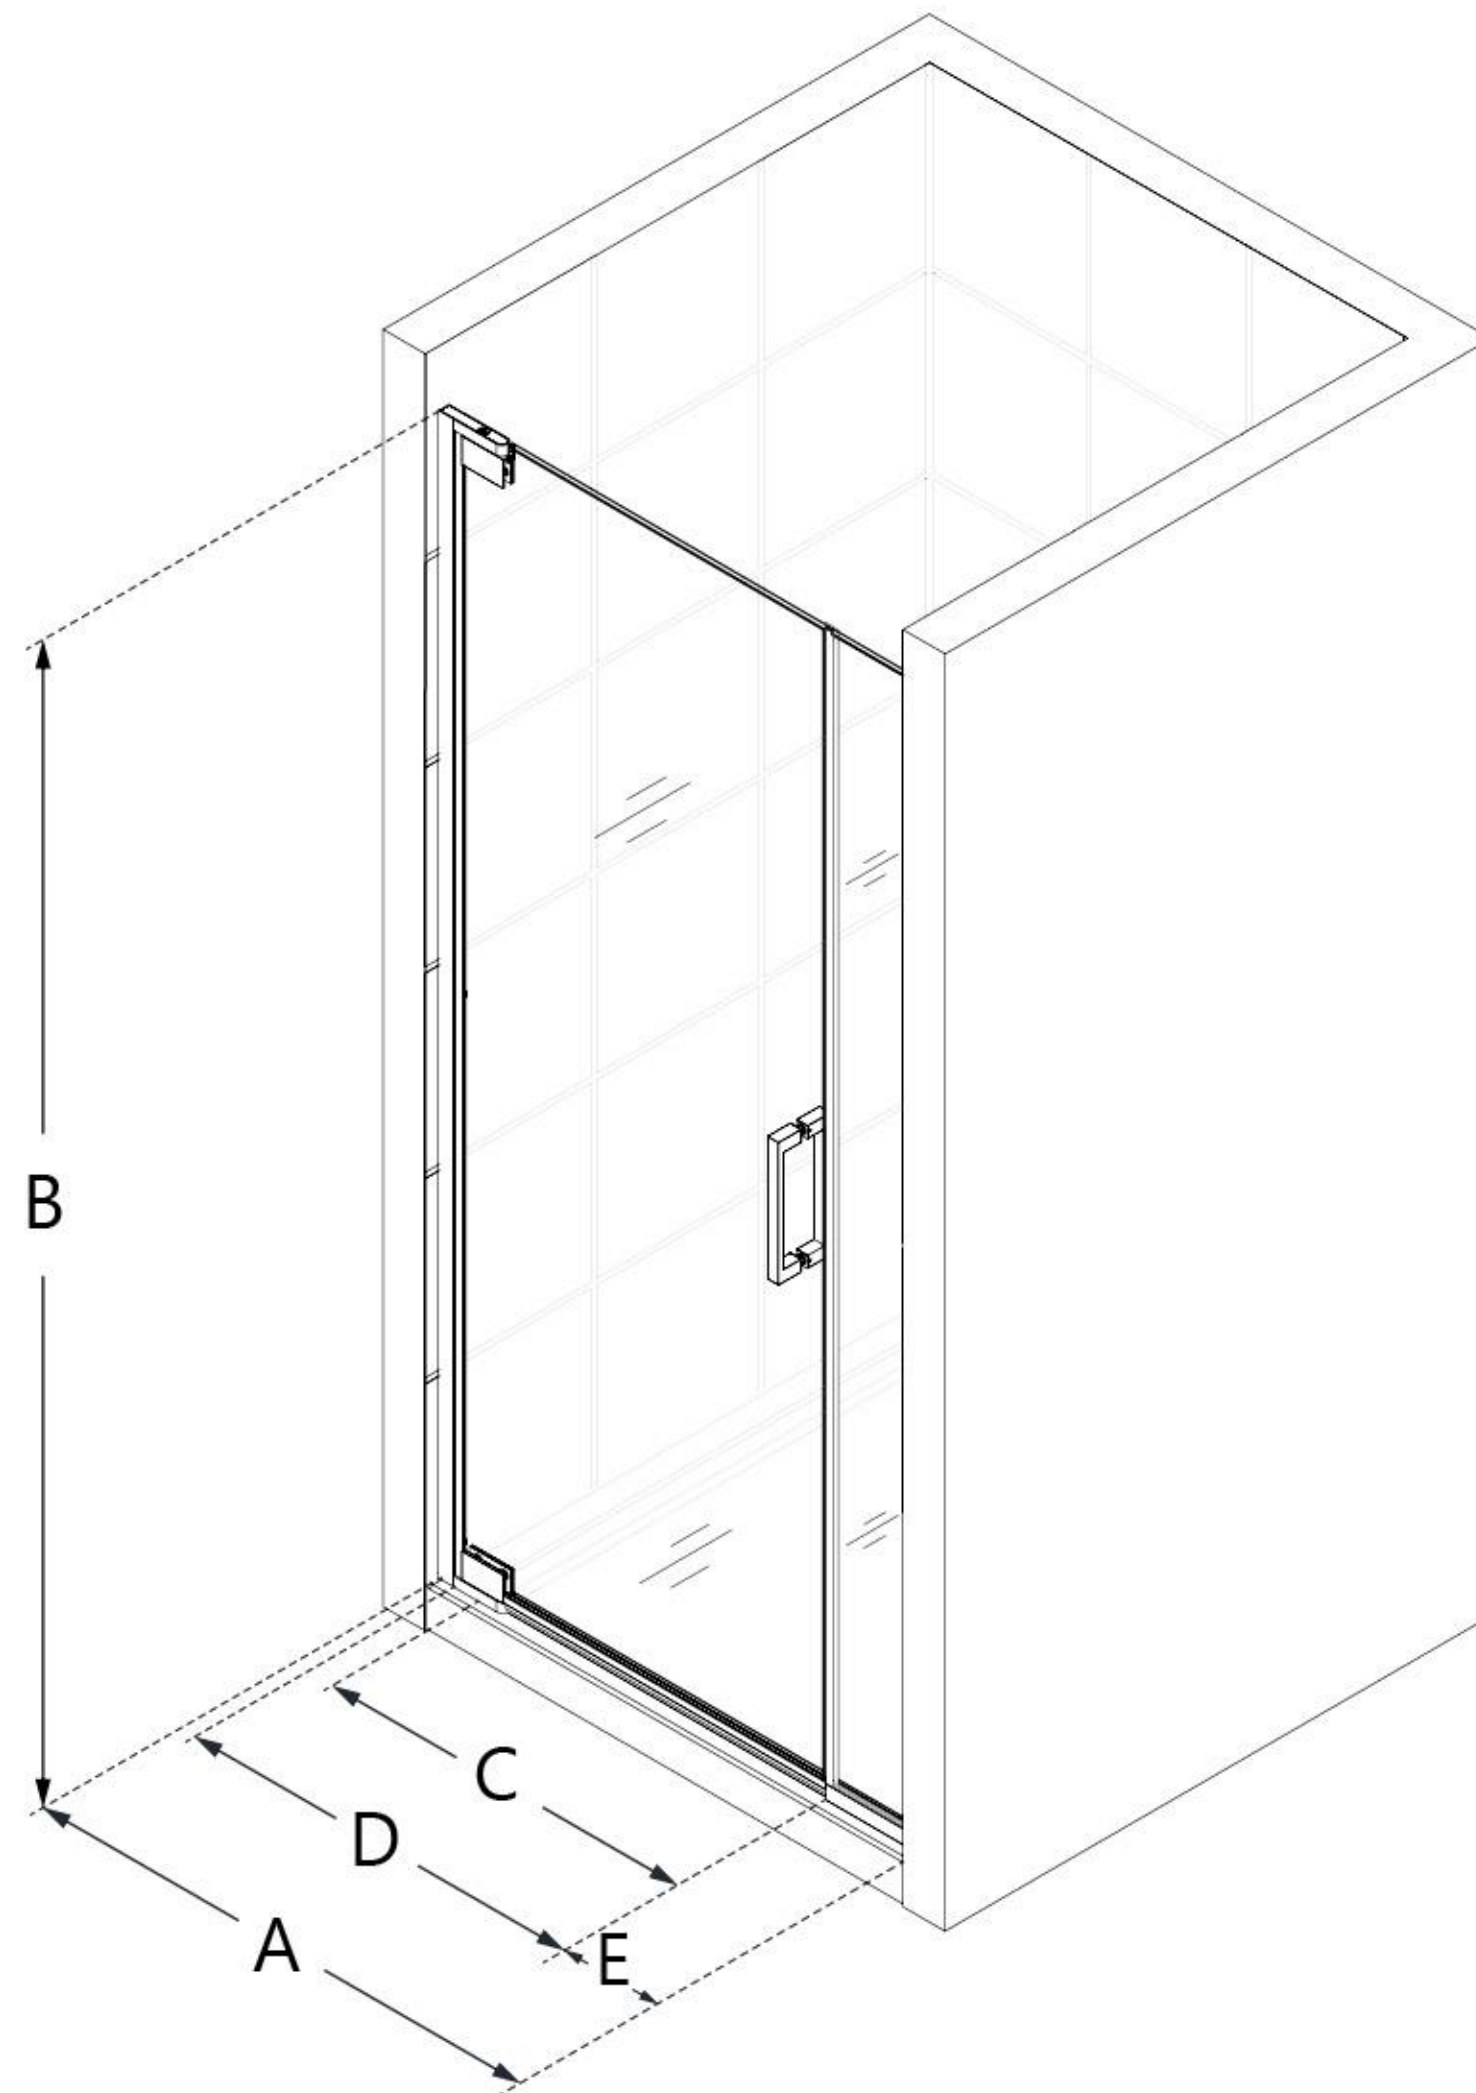

DreamLine Elegance Plus 34-34 3/4 in. W x 72 in. H Frameless Pivot Shower Door

SHDR-443465 ELEGANCE PLUS

CONFIGURATION DIMENSIONS:

A: MODEL WIDTH

34 in. - 34 3/4 in.

B: MODEL HEIGHT

72 in.

C: ACCESS WIDTH

23 5/8 in.

C2: ACCESS HEIGHT

N/A

D: DOOR WIDTH

26 in.

E: INLINE PANEL WIDTH

6 1/2 in.

MATCHING SHOWER BASE
DLT-1136360

BASE OPTIONS
White, Biscuit, Black

BASE DRAIN LOCATION
Center

MINIMUM THRESHOLD REQUIRED
1 1/2 in.

DRILLING REQUIRED?
Yes

STUDS REQUIRED?
No