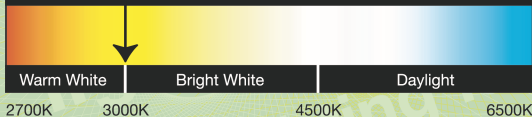

LED

lighting facts[®]

A Program of the U.S. DOE

Light Output (Lumens)	1590
Watts	21
Lumens per Watt (Efficacy)	75.71

Color Accuracy	90
Color Rendering Index (CRI)	

Light Color

Correlated Color Temperature (CCT)

3000 (Bright White)

All results are according to IESNA LM-79-2008: *Approved Method for the Electrical and Photometric Testing of Solid-State Lighting*. The U.S. Department of Energy (DOE) verifies product test data and results.