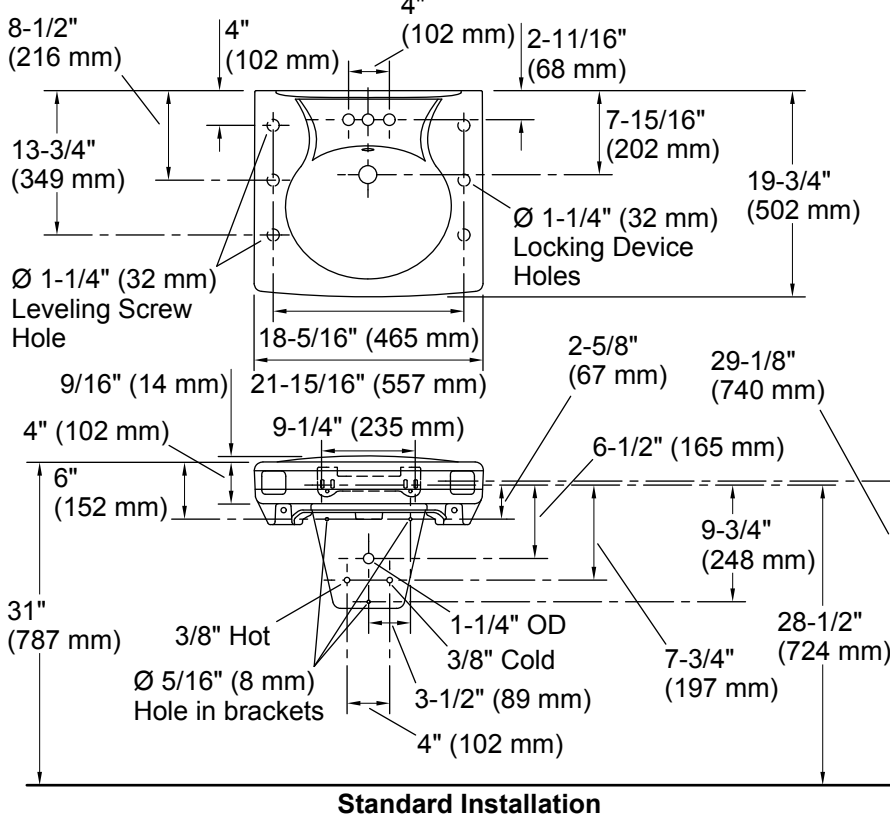

Concealed Arm Hole Location

Recommended ADA/TAS installation:

	ADA and TAS	Children's Environment ADA and TAS Ages 6-12 yrs
A	34" (864 mm)	31" (787 mm)
B	27" (686 mm)	24" (610 mm)
C	11" (279 mm)	11" (279 mm)
D	9" (229 mm)	9" (229 mm)
E	8" (203 mm)	8" (203 mm)

Technical Information

All product dimensions are nominal.

Installation: Wall-mount

Bowl area: Length: 14-3/8" (365 mm)
Width: 12-5/16" (313 mm)
Water depth: 3-1/4" (83 mm)

Number of deck holes: 3

Faucet hole(s): 1-3/8" (35 mm)

Drain hole: 1-3/4" (44 mm)

Notes

Install this product according to the installation instructions.

ADA and TAS standards permit parallel approach for children ages 5 years and younger.

ADA, OBC, CSA B651 compliant when installed to the specific requirements of these regulations.