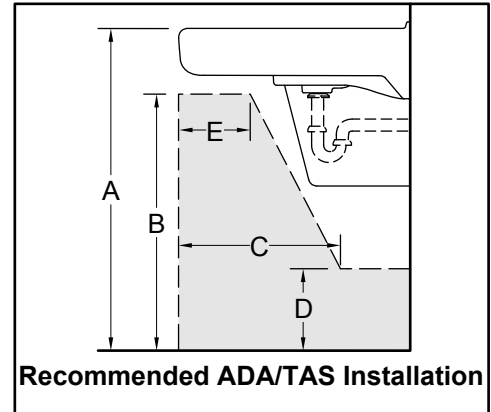

Brenham™
Wall-mount Bathroom Lavatory With Shroud
K-1999-SS4

Features

- With hanger.
- With overflow.
- 4" (102 mm) centers.
- Slab type wall-mount lavatory.

Material

- Vitreous china.

Technology

- Antimicrobial finish inhibits the growth of mold, mildew, stain and odor causing bacteria on the fixture surface.

See website for detailed warranty information.

Available Color/Finishes

Color tiles intended for reference only.

Color Code Description

■ 0 White

Concealed Arm Hole Location

Recommended ADA/TAS installation:

All product dimensions are nominal.

Installation: Wall-mount

Bowl area: Length: 14-3/8" (365 mm)
Width: 12-5/16" (313 mm)
Water depth: 3-1/4" (83 mm)

Number of deck holes: 3

Faucet hole(s): 1-3/8" (35 mm)