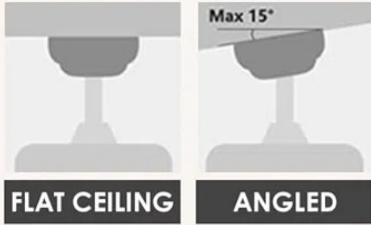

Product Size

6 X E26 Bulb Base
Max Wattage: 30W
(Bulb included)