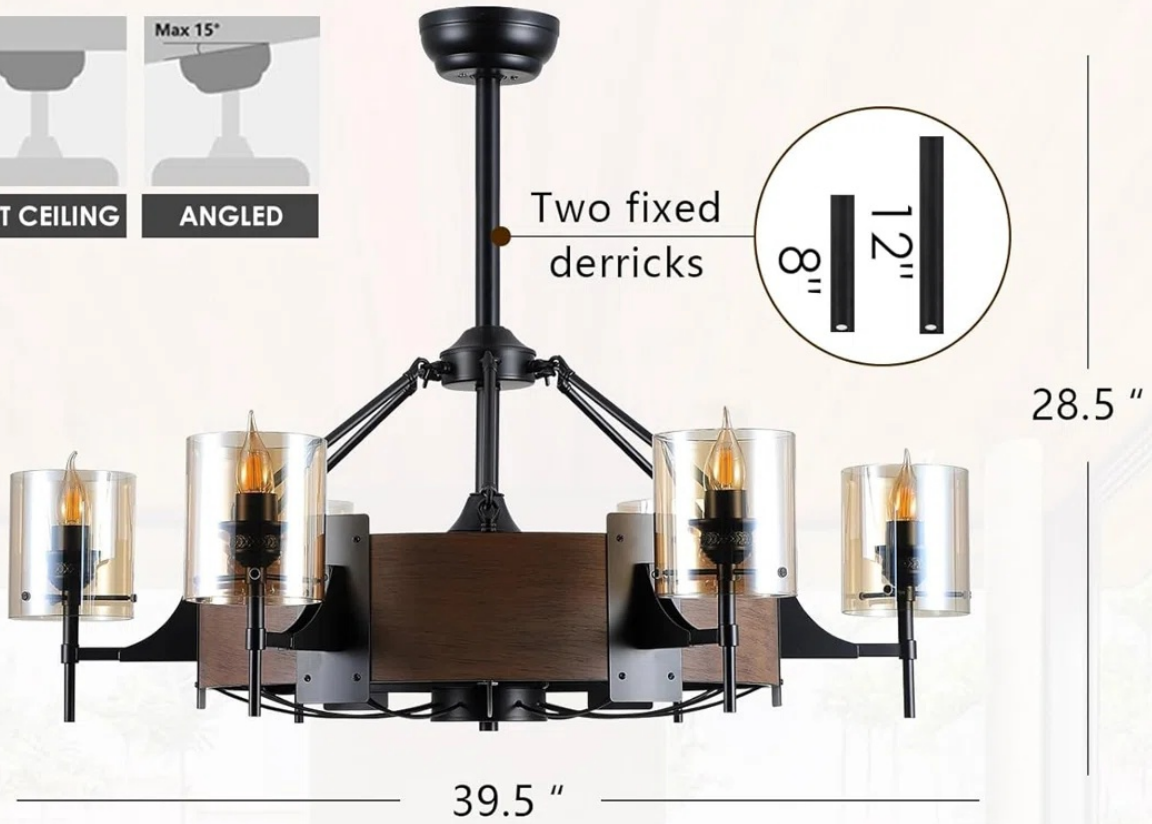

Product Size

6 X E26 Bulb Base
Max Wattage: 30W
(Bulb included)