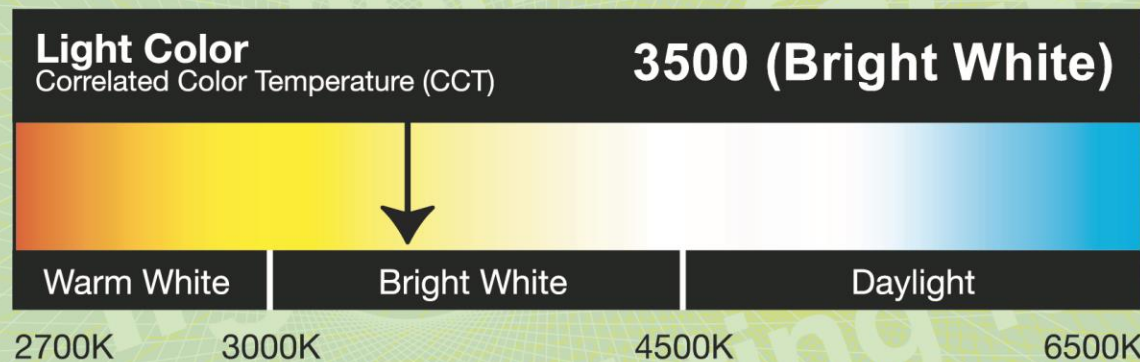

ALL-PRO

lighting facts[®]

A Program of the U.S. DOE

Light Output (Lumens)	2150
Watts	26.7
Lumens per Watt (Efficacy)	80.52

Color Accuracy Color Rendering Index (CRI)	74
---	----

All results are according to IESNA LM-79-2008: *Approved Method for the Electrical and Photometric Testing of Solid-State Lighting*. The U.S. Department of Energy (DOE) verifies product test data and results.

Visit www.lightingfacts.com for the *Label Reference Guide*.

Registration Number: F4QJ-5QU11X (5/19/2015)

Model Number: REV21835MW

Type: Luminaire - Directional