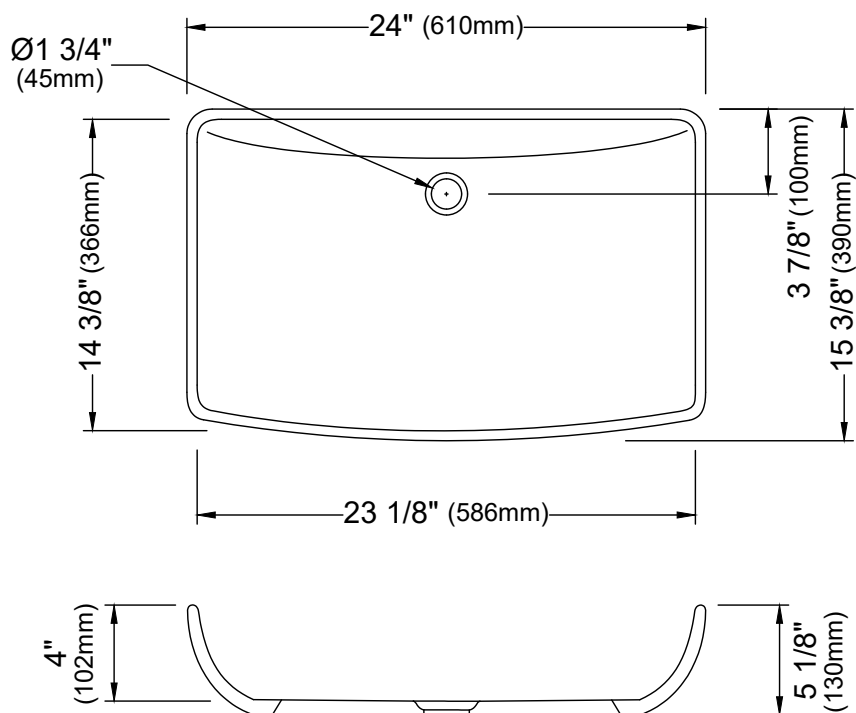

Series	Valera
Material	Double-glazed vitreous china
Installation Type	Vessel
Configuration/Style	Single bowl
Finish	Gloss finish
Overall Dimensions	24" x 15 3/8" x 5 1/8"
Bowl Dimensions	23 1/8" x 14 3/8" x 4"
Drain Size	1 3/4"
Template Included	No
Clips Included	No
Accessories Included	No
Minimum cabinet size	27"
Colors available	White

Listing and certifications:
cUPC

Limited Lifetime Warranty

We reserve the right to update product specifications without notice. Please visit karran.com for the most current specification sheets. All dimensions are accurate to 1/4". REV 05-2025