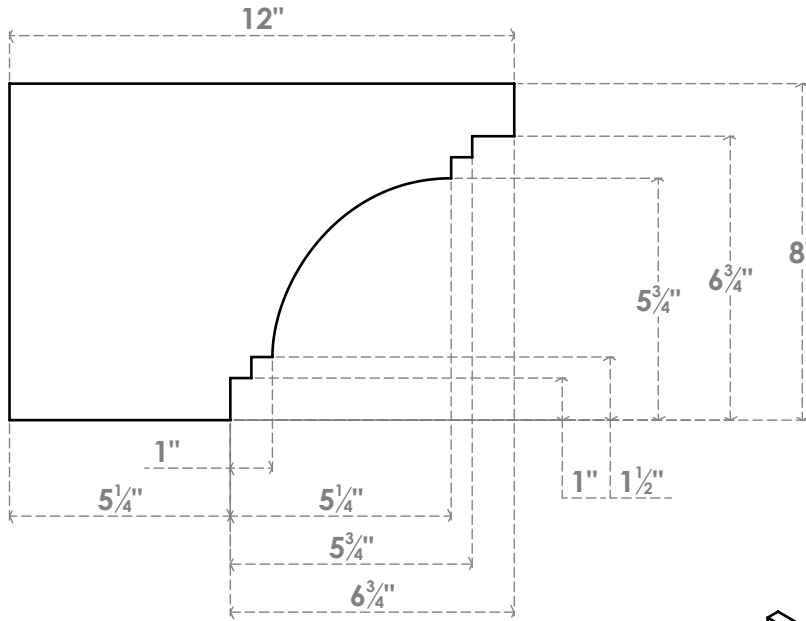

RFTP04X08X12PEC

4"W X 8"H X 12"L PESCADERO ARCHITECTURAL GRADE PVC RAFTER TAIL

FRONT PROFILE

SIDE PROFILE

ISOMETRIC

EKENA MILLWORK
 2300 WEST MAIN ST.
 CLARKSVILLE, TX 75426
 TOLL FREE: 866-607-0453
 WWW.EKENAMILLWORK.COM

NOTES

1. INSTALLATION TO BE COMPLETED IN ACCORDANCE WITH MANUFACTURER'S SPECIFICATIONS.
2. DRAWING MAY NOT BE TO SCALE
3. THIS DRAWING IS INTENDED FOR DESIGN AND PLANNING PURPOSES ONLY.
4. ALL INFORMATION CONTAINED HEREIN WAS CURRENT AT THE TIME OF DEVELOPMENT BUT MUST BE REVIEWED AND APPROVED BY THE PRODUCT MANUFACTURER TO BE CONSIDERED ACCURATE.
5. ARCHITECTURAL GRADE PVC PRODUCTS ARE MADE FROM EXPANDED CELLULAR PVC AND COME NATURALLY WHITE BUT MAY BE PAINTED