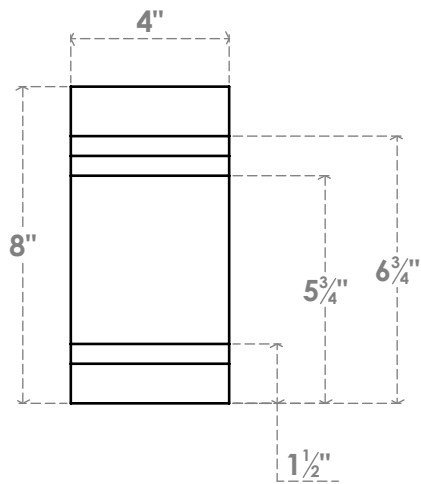

RFTP04X08X12PEC

4"W X 8"H X 12"L PESCADERO ARCHITECTURAL GRADE PVC RAFTER TAIL

FRONT PROFILE

SIDE PROFILE

ISOMETRIC

EKENA MILLWORK
 2300 WEST MAIN ST.
 CLARKSVILLE, TX 75426
 TOLL FREE: 866-607-0453
 WWW.EKENAMILLWORK.COM

NOTES

1. INSTALLATION TO BE COMPLETED IN ACCORDANCE WITH MANUFACTURER'S SPECIFICATIONS.
2. DRAWING MAY NOT BE TO SCALE
3. THIS DRAWING IS INTENDED FOR DESIGN AND PLANNING PURPOSES ONLY.
4. ALL INFORMATION CONTAINED HEREIN WAS CURRENT AT THE TIME OF DEVELOPMENT BUT MUST BE REVIEWED AND APPROVED BY THE PRODUCT MANUFACTURER TO BE CONSIDERED ACCURATE.
5. ARCHITECTURAL GRADE PVC PRODUCTS ARE MADE FROM EXPANDED CELLULAR PVC AND COME NATURALLY WHITE BUT MAY BE PAINTED