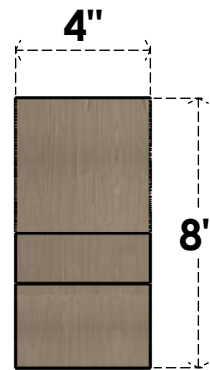

ITEM NUMBER: CORU04X12X08RIDRCPR

4"W X 12"D X 8"H SERIES 3 CLASSIC RIDGEWOOD ROUGH CEDAR
TIMBERTHANE FAUX WOOD CORBEL, PRIMED

SIDE PROFILE

FRONT PROFILE

ISOMETRIC

EKENA MILLWORK
2300 WEST MAIN ST.
CLARKSVILLE, TX 75426
TOLL FREE: 866-607-0453
WWW.EKENAMILLWORK.COM