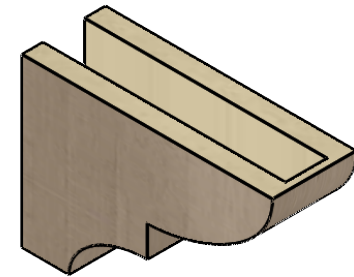

ITEM NUMBER: CORU04X12X08RIDRCPR

4"W X 12"D X 8"H SERIES 3 CLASSIC RIDGEWOOD ROUGH CEDAR
TIMBERTHANE FAUX WOOD CORBEL, PRIMED

SIDE PROFILE

FRONT PROFILE

ISOMETRIC

EKENA MILLWORK
2300 WEST MAIN ST.
CLARKSVILLE, TX 75426
TOLL FREE: 866-607-0453
WWW.EKENAMILLWORK.COM

NOTES

1. INSTALLATION TO BE COMPLETED IN ACCORDANCE WITH MANUFACTURER'S SPECIFICATIONS.
2. DRAWING MAY NOT BE TO SCALE
3. THIS DRAWING IS INTENDED FOR DESIGN AND PLANNING PURPOSES ONLY.
4. ALL INFORMATION CONTAINED HEREIN WAS CURRENT AT THE TIME OF DEVELOPMENT BUT MUST BE REVIEWED AND APPROVED BY THE PRODUCT MANUFACTURER TO BE CONSIDERED ACCURATE.
5. TIMBERTHANE ARCHITECTURAL PRODUCTS ARE MADE FROM HIGH DENSITY URETHANE AND COME FACTORY PRIMED