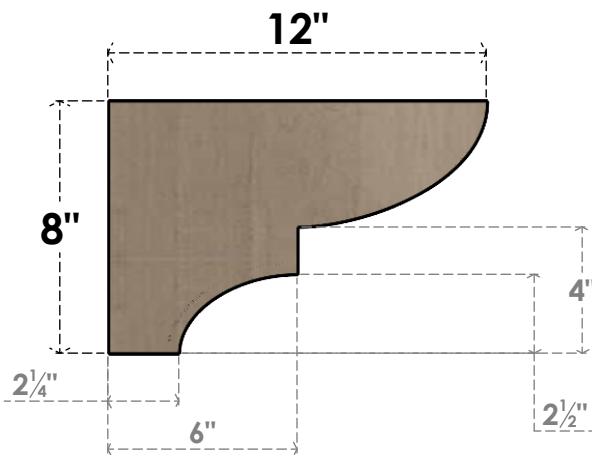

ITEM NUMBER: CORU04X12X08RIDRCPR

4"W X 12"D X 8"H SERIES 3 CLASSIC RIDGEWOOD ROUGH CEDAR
TIMBERTHANE FAUX WOOD CORBEL, PRIMED

SIDE PROFILE

FRONT PROFILE

ISOMETRIC

EKENA MILLWORK
2300 WEST MAIN ST.
CLARKSVILLE, TX 75426
TOLL FREE: 866-607-0453
WWW.EKENAMILLWORK.COM

NOTES

1. INSTALLATION TO BE COMPLETED IN ACCORDANCE WITH MANUFACTURER'S SPECIFICATIONS.
2. DRAWING MAY NOT BE TO SCALE
3. THIS DRAWING IS INTENDED FOR DESIGN AND PLANNING PURPOSES ONLY.
4. ALL INFORMATION CONTAINED HEREIN WAS CURRENT AT THE TIME OF DEVELOPMENT BUT MUST BE REVIEWED AND APPROVED BY THE PRODUCT MANUFACTURER TO BE CONSIDERED ACCURATE.
5. TIMBERTHANE ARCHITECTURAL PRODUCTS ARE MADE FROM HIGH DENSITY URETHANE AND COME FACTORY PRIMED