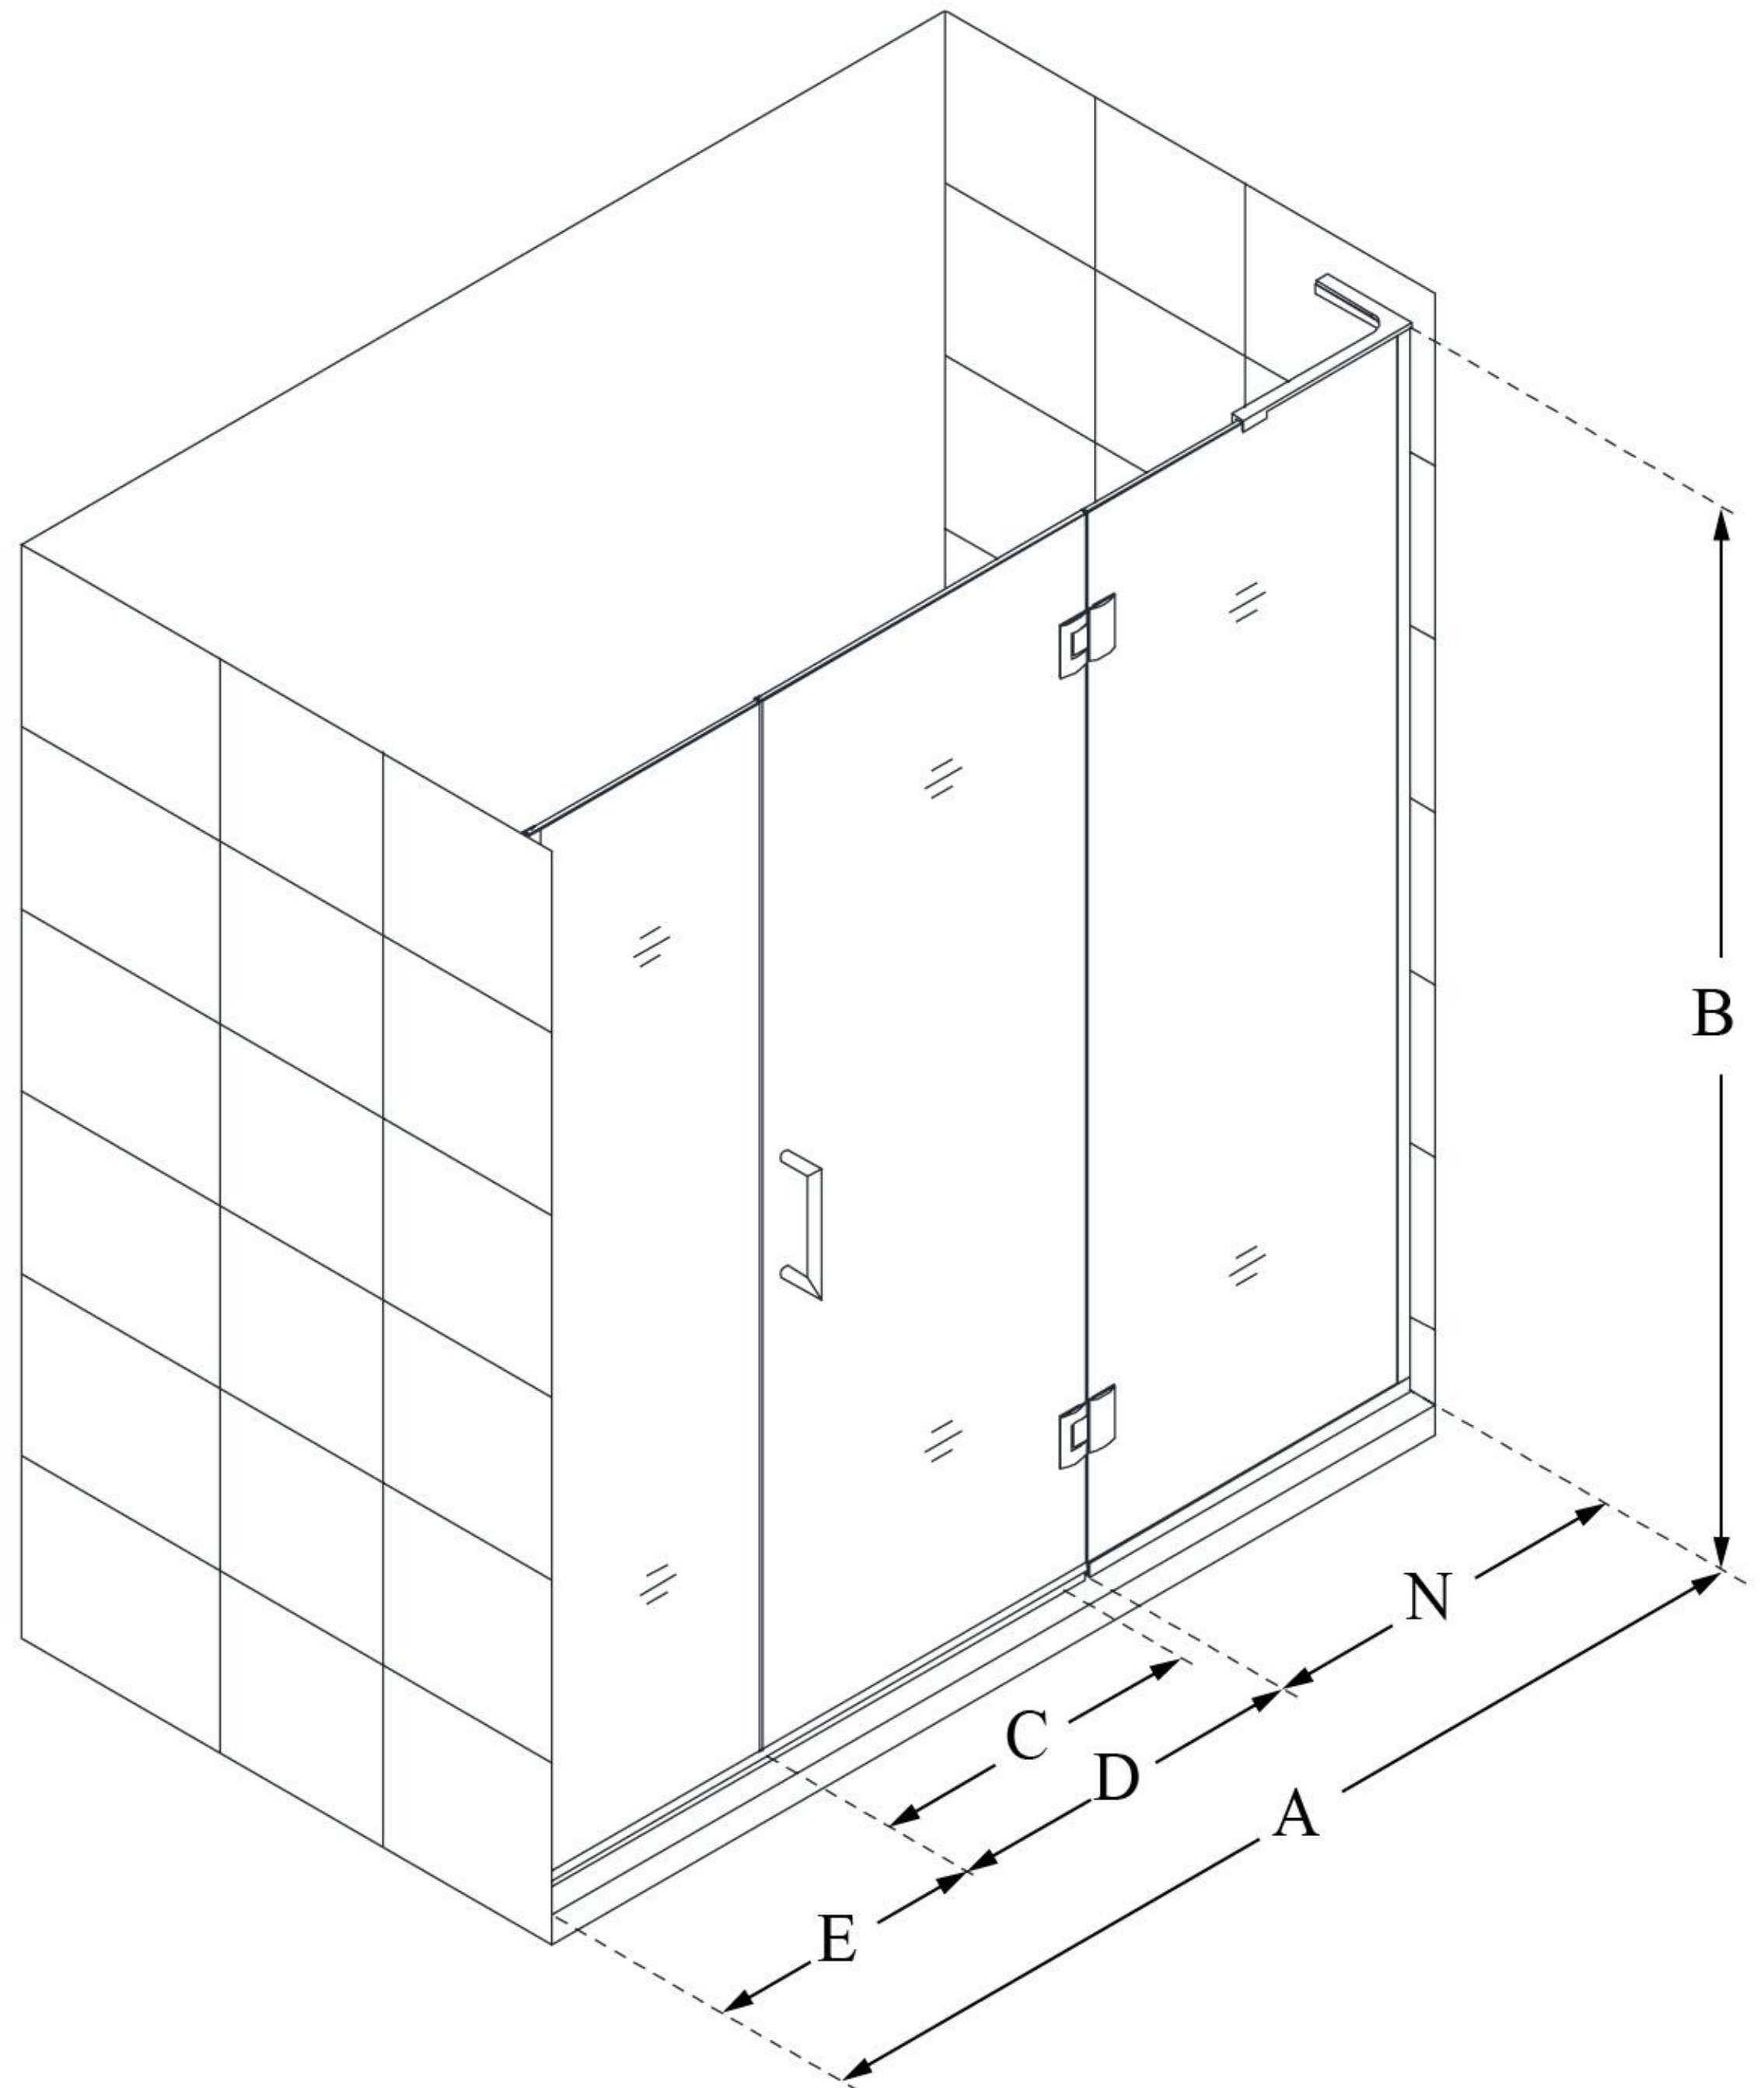

## UNIDOOR-X

DreamLine Unidoor-X 55-55 1/2 in. W x 72 in. H Frameless Hinged Shower Door, Clear Glass

SWING DOOR

### CONFIGURATION DIMENSIONS:

**A: 55 - 55 1/2 in.**

MODEL WIDTH

**B: 72 in.**

MODEL HEIGHT

**C: 24 in.**

ACCESS WIDTH

**D: 25 in.**

DOOR WIDTH

**E: 6 in.**

INLINE PANEL WIDTH

**N: 24 in.**

HINGE PANEL WIDTH

DreamLine reserves the right to update or modify the hardware or materials pictured without prior notice for the purpose of product improvement and customer satisfaction.