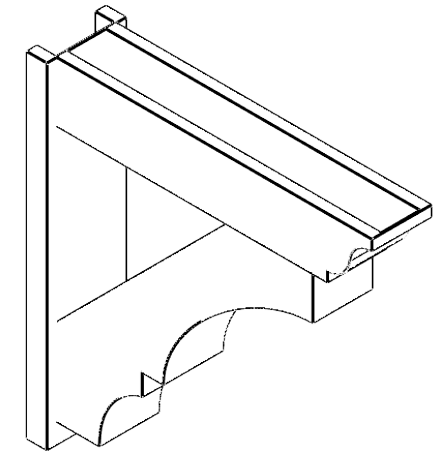

ITEM NUMBER: OUTUROC060X080X34000X34000X060X020X060BOA04RCPR

6"W TOP X 8"W BACK X 34"D X 34"H X 6"T TOP X 2"T BACK TIMBERTHANE ROUGH CEDAR BALBOA FAUX WOOD OPEN OUTLOOKER, TRADITIONAL TOP AND BLOCK BACK, 6"W CLOSED BRACE, PRIMED TAN

EKENA MILLWORK
2300 WEST MAIN ST.
CLARKSVILLE, TX 75426
TOLL FREE: 866-607-0453
WWW.EKENAMILLWORK.COM

NOTES

1. INSTALLATION TO BE COMPLETED IN ACCORDANCE WITH MANUFACTURER'S SPECIFICATIONS.
2. DRAWING MAY NOT BE TO SCALE
3. THIS DRAWING IS INTENDED FOR DESIGN AND PLANNING PURPOSES ONLY.
4. ALL INFORMATION CONTAINED HEREIN WAS CURRENT AT THE TIME OF DEVELOPMENT BUT MUST BE REVIEWED AND APPROVED BY THE PRODUCT MANUFACTURER TO BE CONSIDERED ACCURATE.
5. TIMBERTHANE ARCHITECTURAL PRODUCTS ARE MADE FROM HIGH DENSITY URETHANE AND COME FACTORY PRIMED