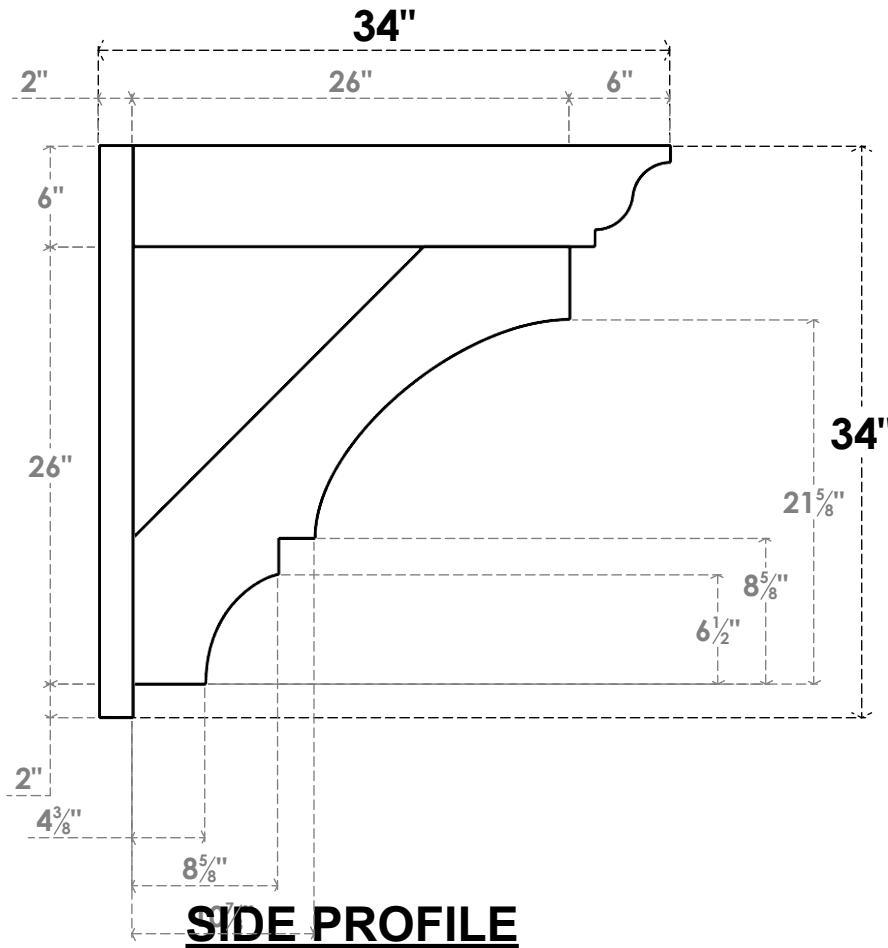

ITEM NUMBER: OUTUROC060X080X34000X34000X060X020X060BOA04RCPR

6"W TOP X 8"W BACK X 34"D X 34"H X 6"T TOP X 2"T BACK TIMBERTHANE ROUGH CEDAR BALBOA FAUX WOOD OPEN OUTLOOKER, TRADITIONAL TOP AND BLOCK BACK, 6"W CLOSED BRACE, PRIMED TAN

EKENA MILLWORK
2300 WEST MAIN ST.
CLARKSVILLE, TX 75426
TOLL FREE: 866-607-0453
WWW.EKENAMILLWORK.COM

NOTES

1. INSTALLATION TO BE COMPLETED IN ACCORDANCE WITH MANUFACTURER'S SPECIFICATIONS.
2. DRAWING MAY NOT BE TO SCALE
3. THIS DRAWING IS INTENDED FOR DESIGN AND PLANNING PURPOSES ONLY.
4. ALL INFORMATION CONTAINED HEREIN WAS CURRENT AT THE TIME OF DEVELOPMENT BUT MUST BE REVIEWED AND APPROVED BY THE PRODUCT MANUFACTURER TO BE CONSIDERED ACCURATE.
5. TIMBERTHANE ARCHITECTURAL PRODUCTS ARE MADE FROM HIGH DENSITY URETHANE AND COME FACTORY PRIMED