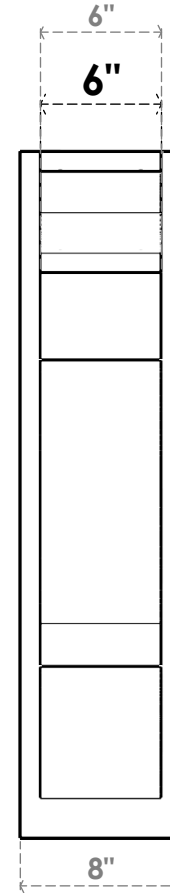

ITEM NUMBER: OUTUROC060X080X34000X34000X060X020X060BOA04RCPR

6"W TOP X 8"W BACK X 34"D X 34"H X 6"T TOP X 2"T BACK TIMBERTHANE ROUGH CEDAR BALBOA FAUX WOOD OPEN OUTLOOKER, TRADITIONAL TOP AND BLOCK BACK, 6"W CLOSED BRACE, PRIMED TAN

EKENA MILLWORK
2300 WEST MAIN ST.
CLARKSVILLE, TX 75426
TOLL FREE: 866-607-0453
WWW.EKENAMILLWORK.COM

NOTES

1. INSTALLATION TO BE COMPLETED IN ACCORDANCE WITH MANUFACTURER'S SPECIFICATIONS.
2. DRAWING MAY NOT BE TO SCALE
3. THIS DRAWING IS INTENDED FOR DESIGN AND PLANNING PURPOSES ONLY.
4. ALL INFORMATION CONTAINED HEREIN WAS CURRENT AT THE TIME OF DEVELOPMENT BUT MUST BE REVIEWED AND APPROVED BY THE PRODUCT MANUFACTURER TO BE CONSIDERED ACCURATE.
5. TIMBERTHANE ARCHITECTURAL PRODUCTS ARE MADE FROM HIGH DENSITY URETHANE AND COME FACTORY PRIMED