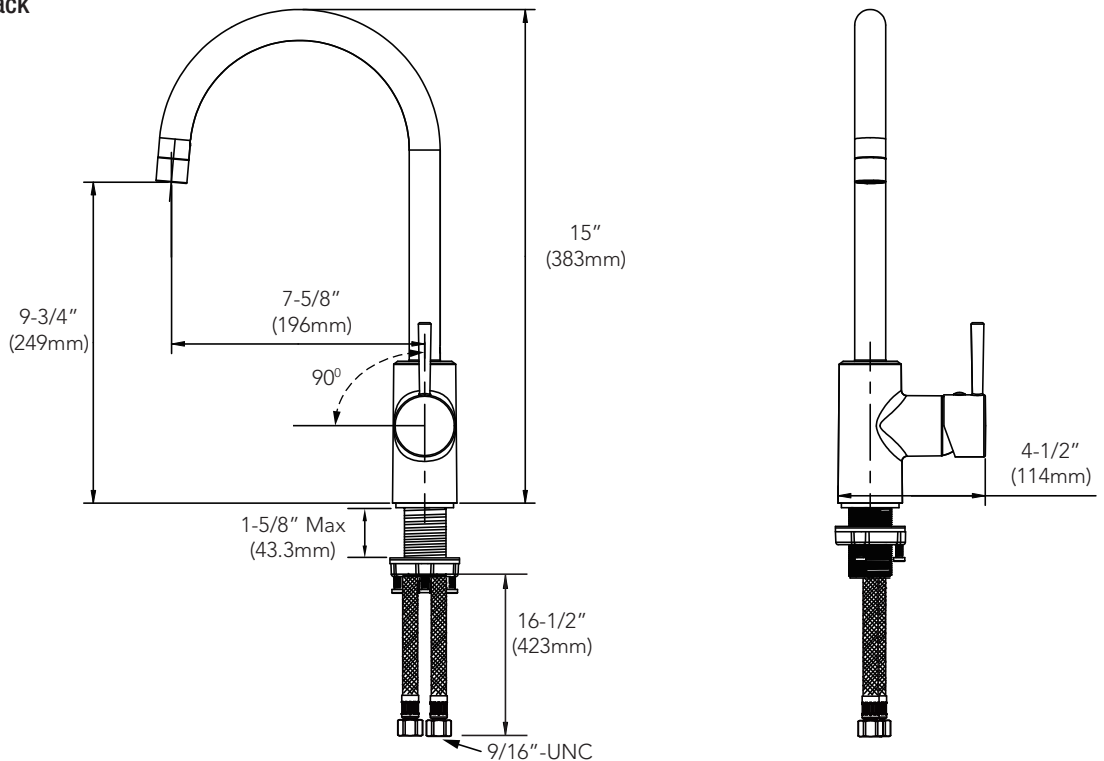

**PFXC1701**

**SINGLE HANDLE KITCHEN FAUCET**

**Kiger series**

**Product Features**

- Ceramic disc cartridge
- Metal lever handle
- Single hole installation
- Max. flow rate: 1.8 gpm (6.8L/min) at 60 psi
- Lifetime limited warranty
- Meets A112.18.1
- NSF 61 compliant
- cUPC/IAPMO listed
- ADA compliant

**PFXC1701CP**

**Model Numbers**

PFXC1701CP	Chrome
PFXC1701BN	Brushed nickel
PFXC1701MB	Matte black

**Product Specifications**

**Optional Parts**

PF1711DP\* 8" deck plate

**Warranty and Codes**

This product comes complete with installation, operating, care and maintenance instructions. This PROFLO faucet carries a limited lifetime warranty when installed in residential applications. The warranty is five years in commercial applications. This product meets ASME: A112.18.1. \*Compliant with lead content requirements of US Senate Bill S.3874