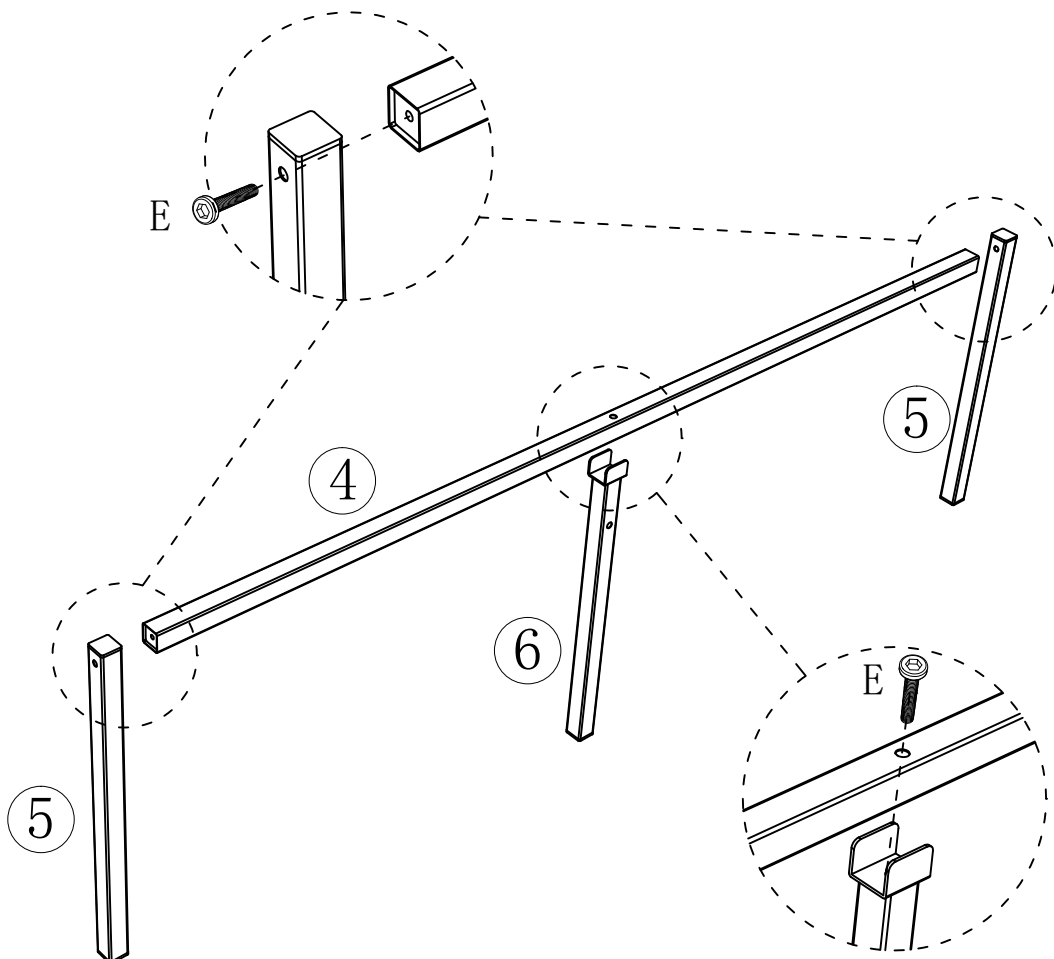

B  M6*25mm 8pcs

C		M6*40mm	8pcs
---	---	---------	------

When installing, please DO NOT to tighten the screws immediately! You need to make sure that all the screws are secured to 80%, then tighten them! (In order to aim all the screw holes)

7

C  M6*40mm 6pcsD  M6 6pcs

8

E  M6*45mm 3pcs

9

D		M6	4pcs
E		M6*45mm	4pcs
N			2pcs

10

F		M8*20mm	4pcs
G		M8*35mm	4pcs
H		M8	4pcs
I		M8	4pcs

15

J		M4*10mm	2pcs
K			1pcs

16

M			3pcs
---	---	--	------

Plug this LED light strip directly into the USB port.