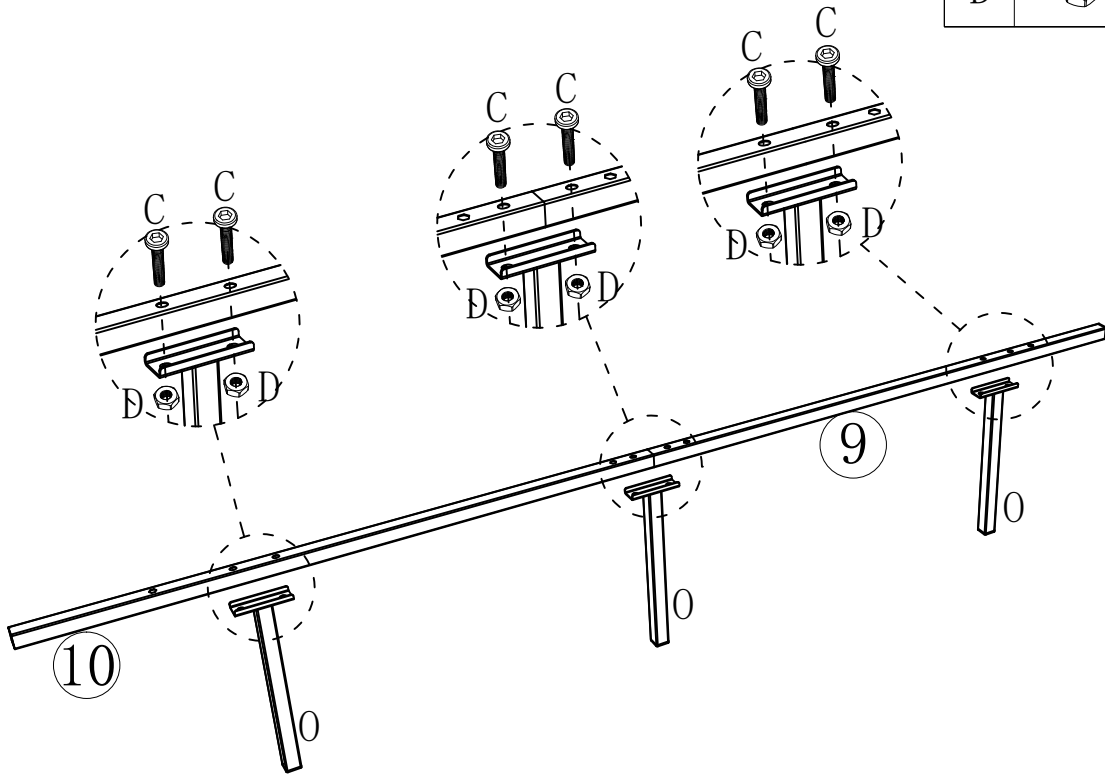

B  M6*25mm 8pcs

C		M6*40mm	8pcs
---	---	---------	------

When installing, please DO NOT to tighten the screws immediately! You need to make sure that all the screws are secured to 80%, then tighten them! (In order to aim all the screw holes)

7

C  M6*40mm 6pcsD  M6 6pcs

8

E  M6*45mm 3pcs

9

D		M6	4pcs
E		M6*45mm	4pcs
N			2pcs

10

F		M8*20mm	4pcs
G		M8*35mm	4pcs
H		M8	4pcs
I		M8	4pcs

B		M6*25mm	4pcs
C		M6*40mm	8pcs

When installing, please DO NOT to tighten the screws immediately! You need to make sure that all the screws are secured to 80%, then tighten them! (In order to aim all the screw holes)

15

J		M4*10mm	2pcs
K			1pcs

16

M			3pcs
---	---	--	------

Plug this LED light strip directly into the USB port.