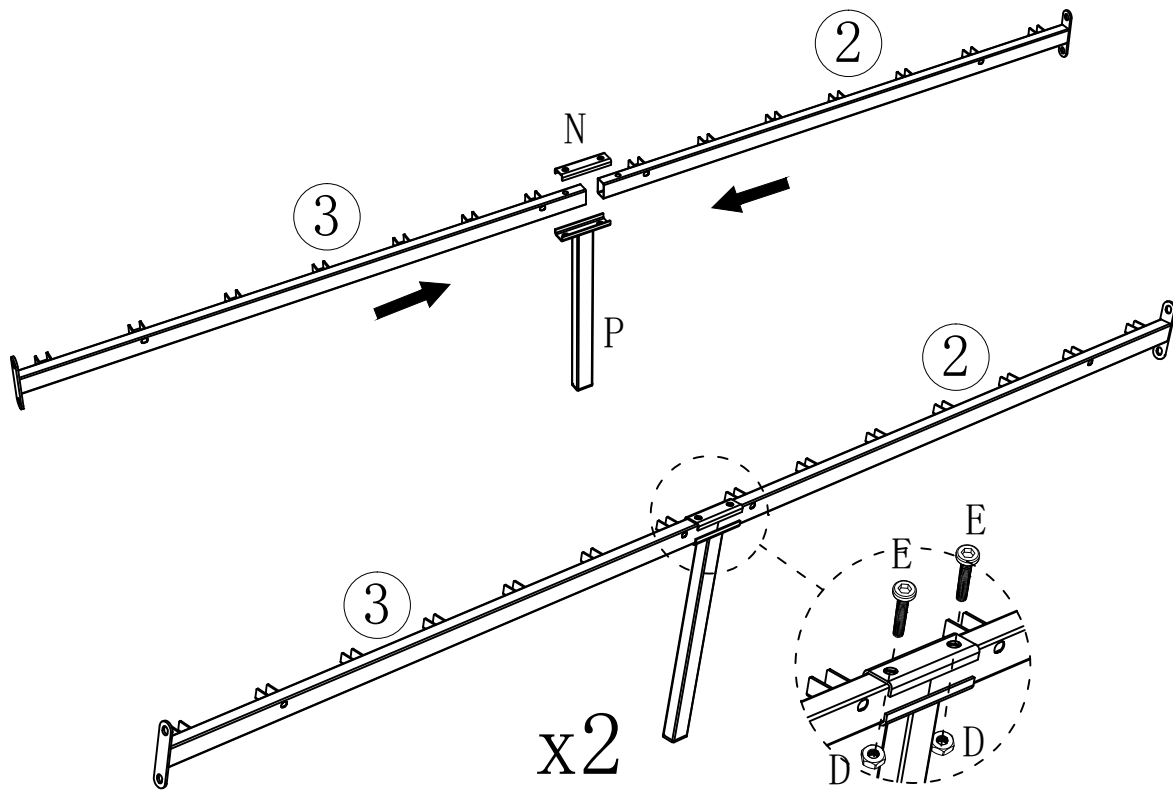

B  M6*25mm 8pcs

C		M6*40mm	8pcs
---	---	---------	------

When installing, please DO NOT to tighten the screws immediately! You need to make sure that all the screws are secured to 80%, then tighten them! (In order to aim all the screw holes)

7

C  M6*40mm 6pcsD  M6 6pcs

8

E  M6*45mm 3pcs

9

D		M6	4pcs
E		M6*45mm	4pcs
N			2pcs

10

F		M8*20mm	4pcs
G		M8*35mm	4pcs
H		M8	4pcs
I		M8	4pcs

B		M6*25mm	4pcs
C		M6*40mm	8pcs

When installing, please DO NOT to tighten the screws immediately! You need to make sure that all the screws are secured to 80%, then tighten them! (In order to aim all the screw holes)

15

J		M4*10mm	2pcs
K			1pcs

16

M			3pcs
---	---	--	------

Plug this LED light strip directly into the USB port.