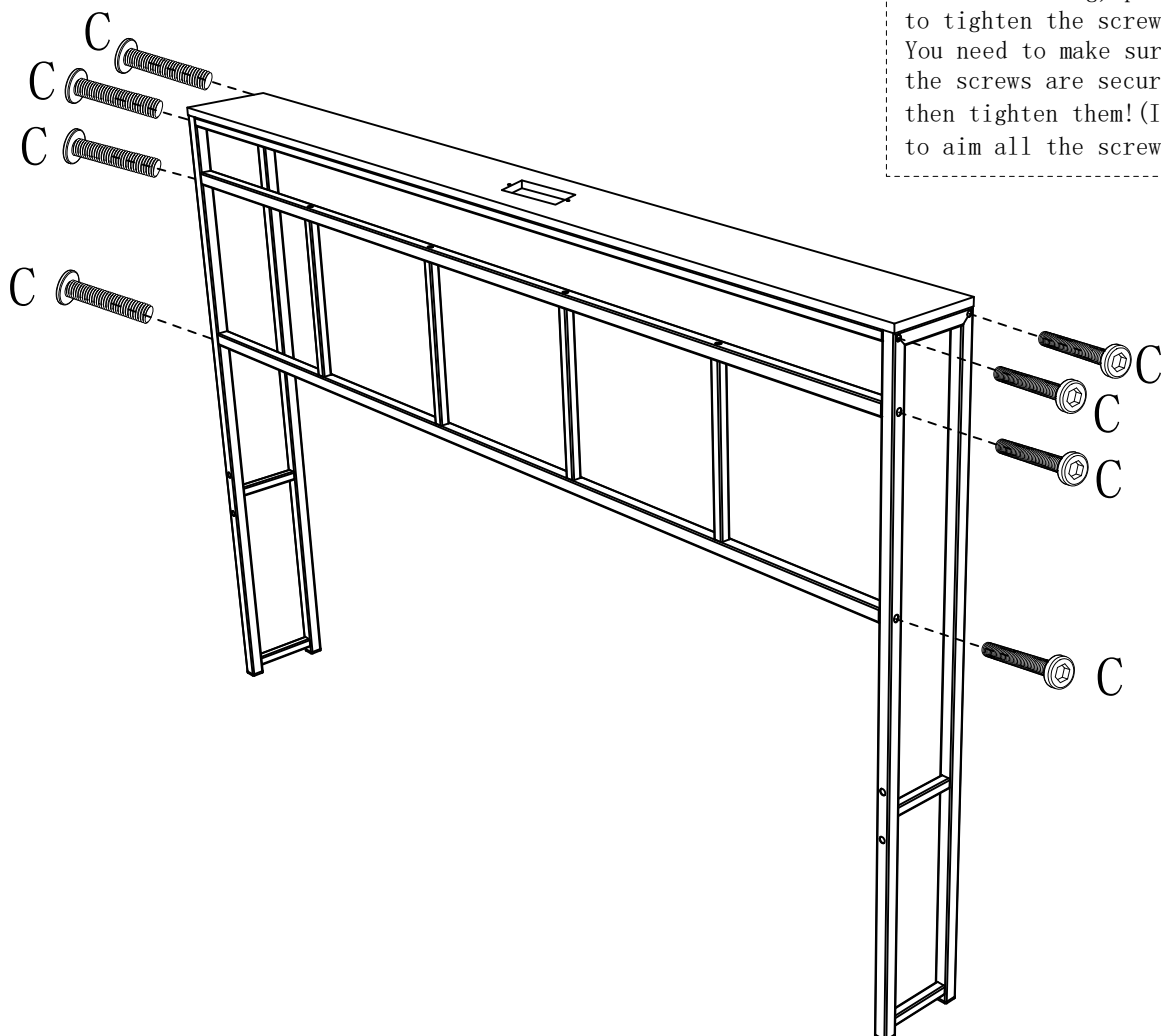

When installing, please DO NOT to tighten the screws immediately! You need to make sure that all the screws are secured to 80%, then tighten them! (In order to aim all the screw holes)