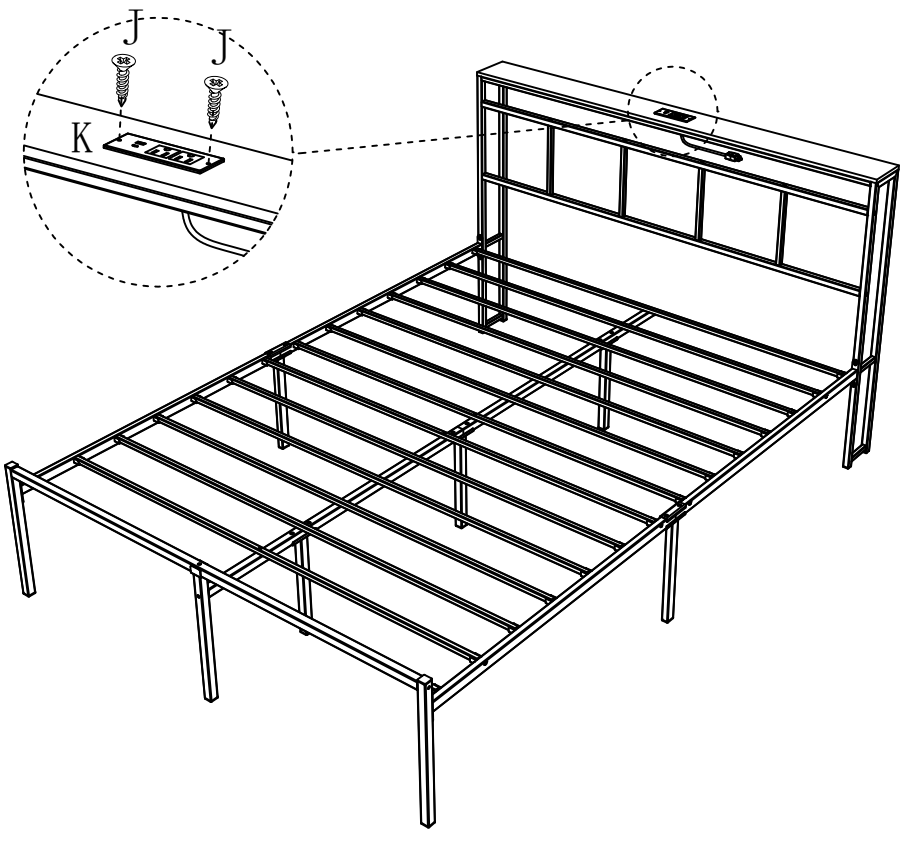

15

J		M4*10mm	2pcs
K			1pcs

16

M			3pcs
---	---	--	------

Plug this LED light strip directly into the USB port.