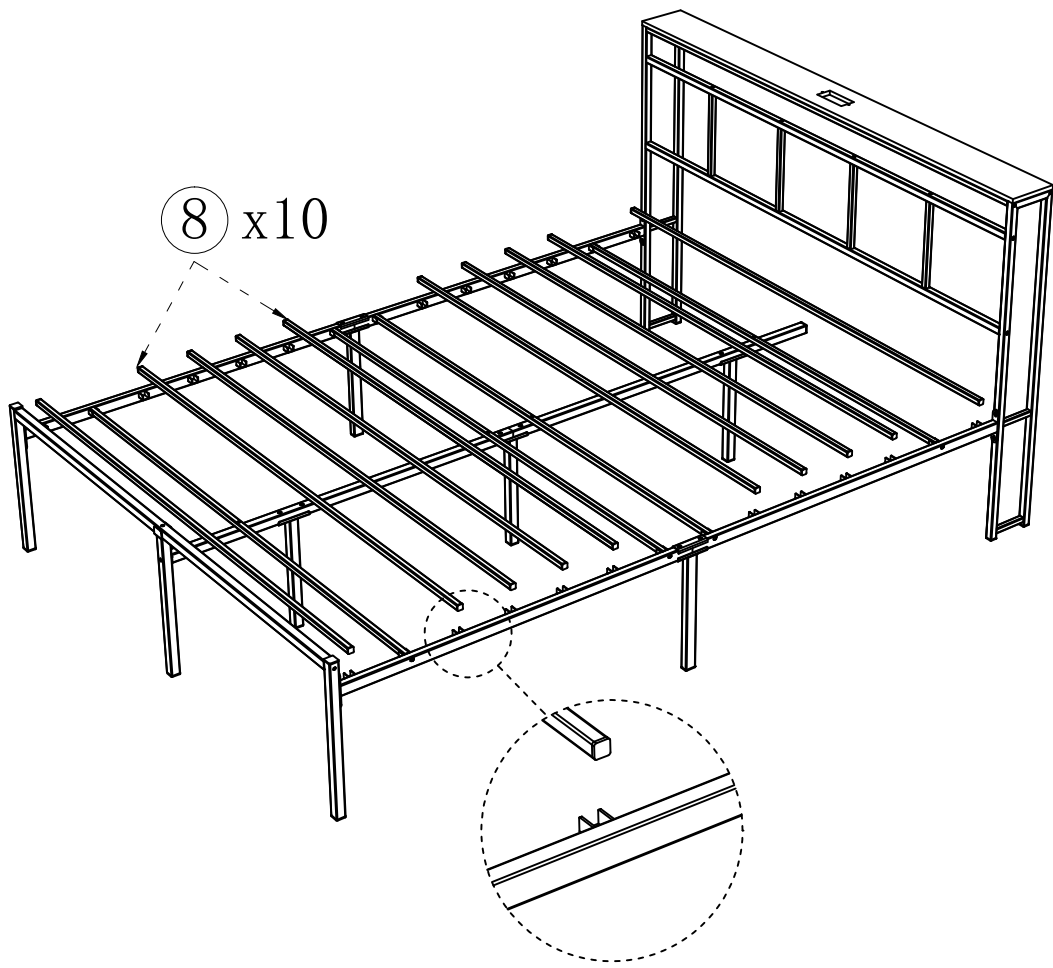

15

J		M4*10mm	2pcs
K			1pcs

16

M			3pcs
---	---	--	------

Plug this LED light strip directly into the USB port.