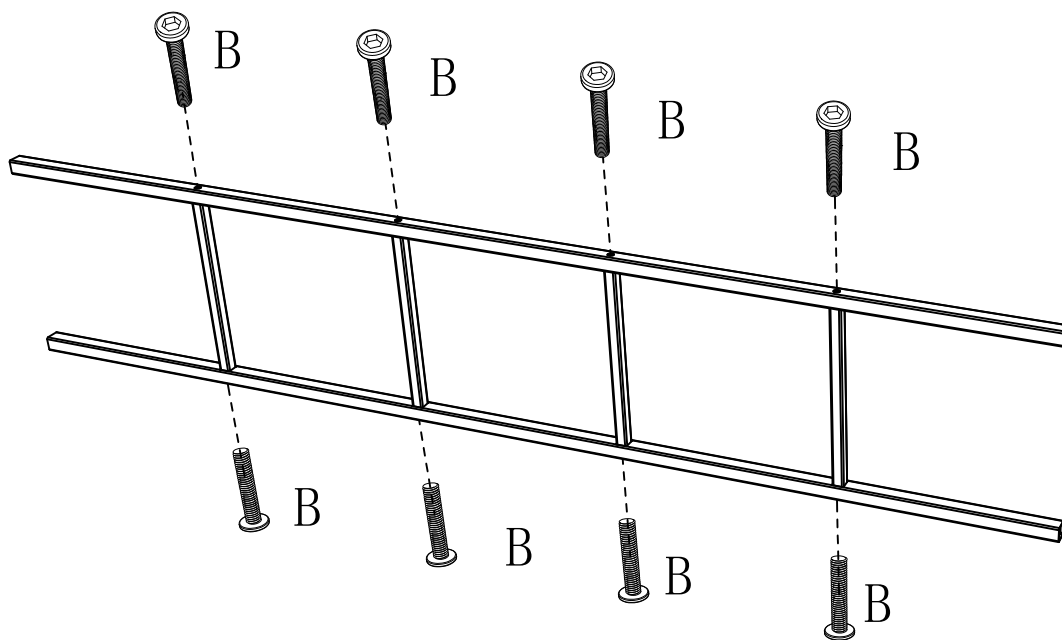

1

A

M4*25mm 8pcs

2

L

1pcs

3

4

B  M6*25mm 8pcs

C		M6*40mm	8pcs
---	---	---------	------

When installing, please DO NOT to tighten the screws immediately! You need to make sure that all the screws are secured to 80%, then tighten them! (In order to aim all the screw holes)

15

J		M4*10mm	2pcs
K			1pcs

16

M			3pcs
---	---	--	------

Plug this LED light strip directly into the USB port.