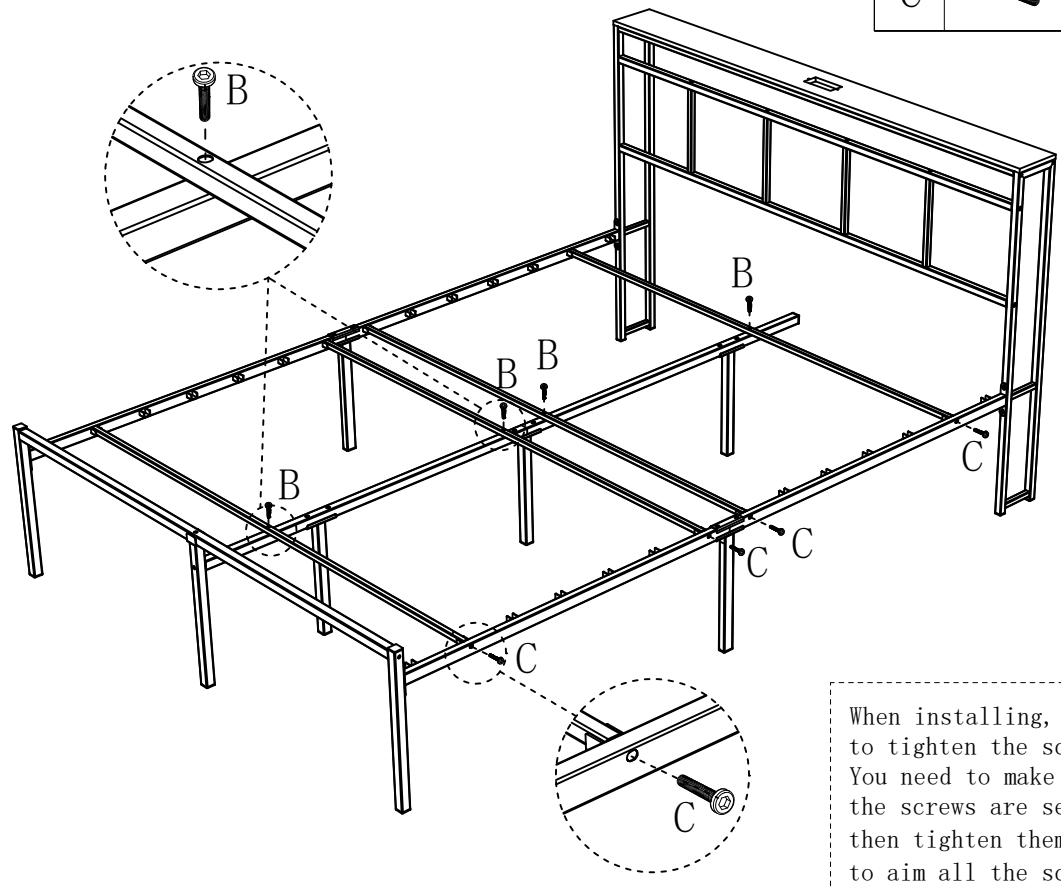

B		M6*25mm	4pcs
C		M6*40mm	8pcs

When installing, please DO NOT to tighten the screws immediately! You need to make sure that all the screws are secured to 80%, then tighten them! (In order to aim all the screw holes)