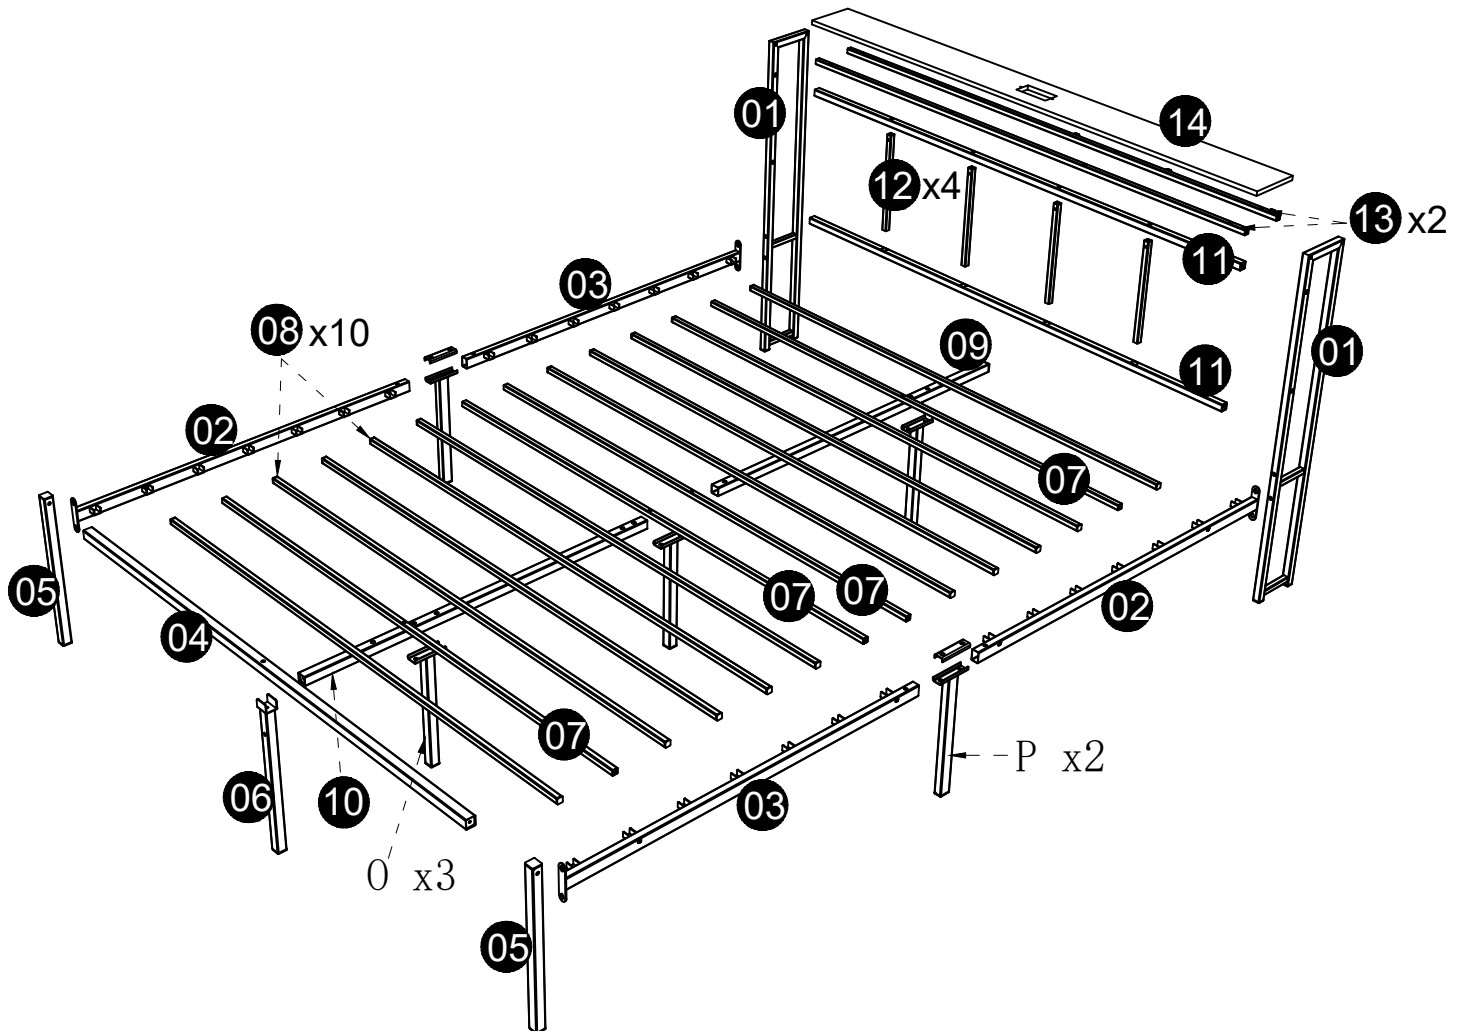

Note:

1. Should be assembled on flat ground to keep balance.
2. Before completing the installation, do not tighten the screws.

It needs at least two people to install.

Before starting the assembly, you must read the whole manual and follow the instructions

15

J		M4*10mm	2pcs
K			1pcs

16

M			3pcs
---	---	--	------

Plug this LED light strip directly into the USB port.