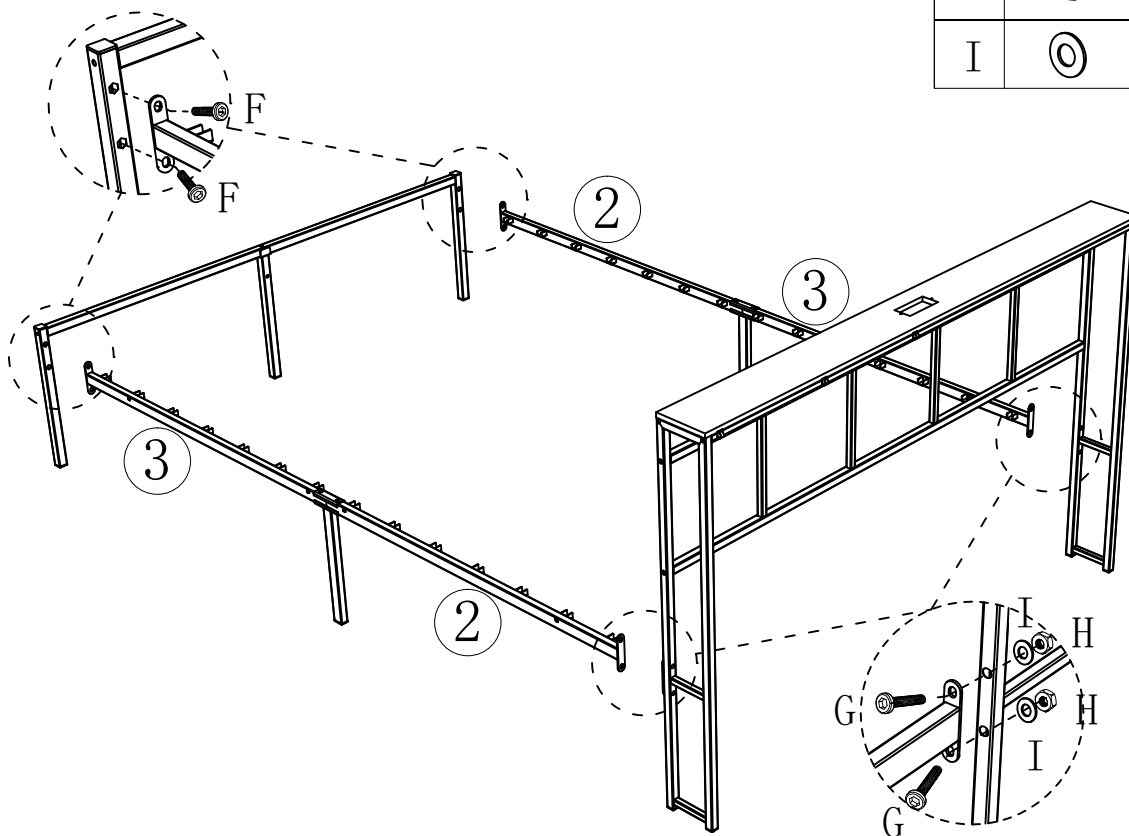

10

F		M8*20mm	4pcs
G		M8*35mm	4pcs
H		M8	4pcs
I		M8	4pcs