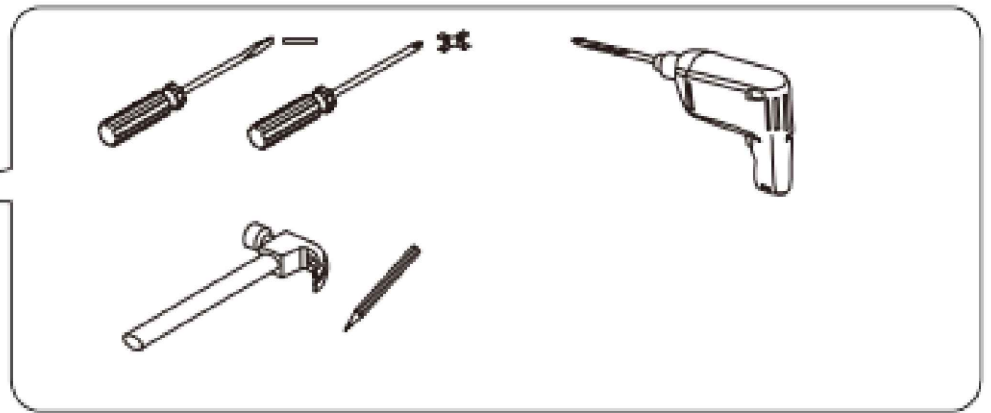

Warning

- The product must be installed and used according to the steps and recommendations in the instructions. The seller assumes no responsibility for any injury or damage caused by improper assembly or improper use by the user.
- Children are not allowed to assemble this product. During assembly, all small parts should be kept out of the reach of children to avoid swallowing or inhaling and related injuries.
- Please keep plastic packaging away from children to avoid choking hazards when playing.
- Please wear gloves during assembly/disassembly to avoid cuts.
- Please assemble the product on a spacious area and do not place the unpacked product directly on the floor to avoid damage.
- Please avoid long-term moisture to prevent mold and deformation.
- Please keep the product away from sharp objects and corrosive substances.
- Please check the tightness of the screws regularly during use. Re-tighten loose screws to ensure structural integrity.
- Depending on the type of furniture and the environment in which it is used, consider using fasteners to secure the furniture to the wall or other objects to prevent it from tipping over.
- Place the product on a flat and stable surface during use

15

J		M4*10mm	2pcs
K			1pcs

16

M			3pcs
---	---	--	------

Plug this LED light strip directly into the USB port.