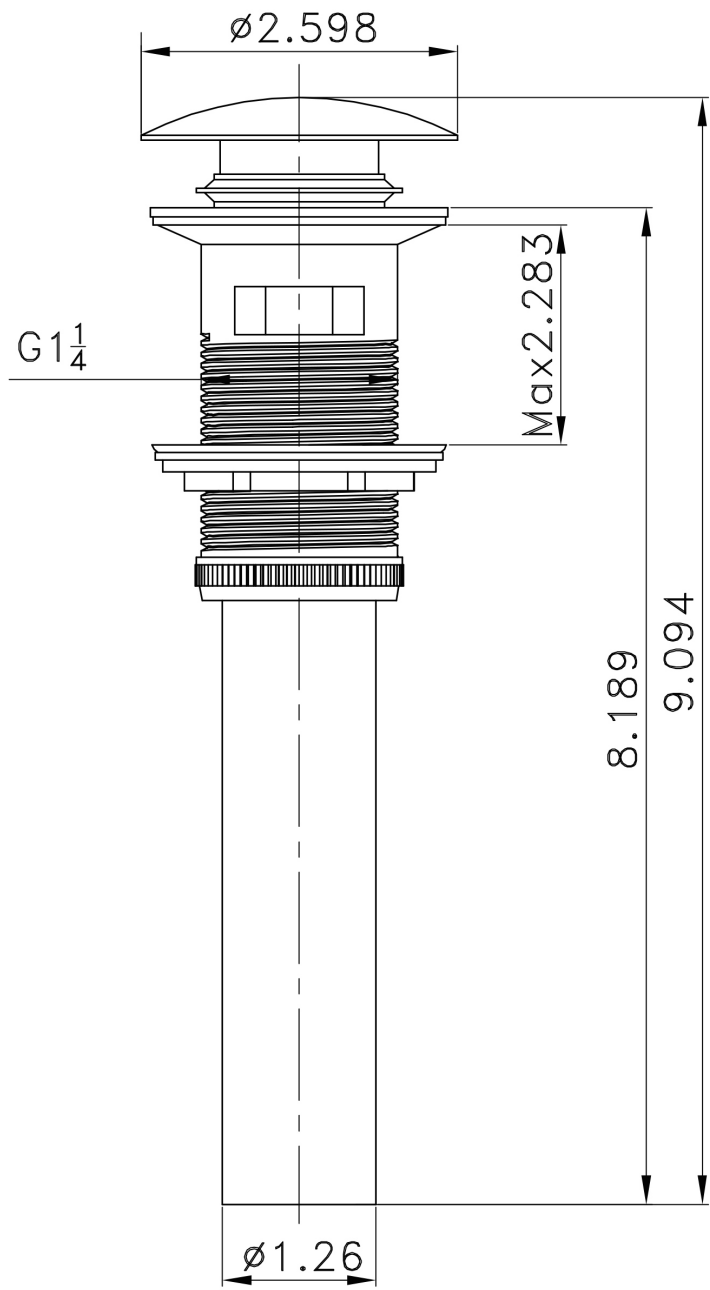

*Estimated as of 16 Mar 2022 10:20 AM.

Quality control approved in Canada. Each box on your order is physically opened-up and inspected to make sure only the highest quality product is shipped. We take and store photos of every single quality audit of every single order we ship. You can see them when you track your order on our website. This product is a group of multiple products. It features a oval shape. This bathroom sink faucet set is designed to be installed as a above counter bathroom sink faucet set. It is constructed with stainless steel. This bathroom sink faucet set comes with a brass finish in Chrome color. This modern bathroom sink faucet set product is CUPC certified. It is designed for a 1 hole faucet.

Feature(s):

- This product is a bundle (set of multiple products).
- This bathroom sink faucet set features a oval shape with a modern style.
- This product is made for above counter installation.
- DIY installation instructions are included in the box.
- Comes with an overflow for safety.
- This bathroom sink faucet set is made with stainless steel.
- CUPC certified.
- Most city inspectors require the use of certified products to get approval.
- The primary color of this product is chrome and it comes with chrome hardware.
- Constructed with lead-free brass, ensuring strength and durability.
- Solid bulky brass feel (not cheap and light).
- 3-in. Width (left to right).
- 6-in. Depth (back to front).
- 7-in. Height (top to bottom).
- All dimensions are nominal.
- This product can usually be shipped out in 1 day.
- Quality control approved in Canada.
- Each box on your order is physically opened-up and inspected to make sure only the highest quality product is shipped.
- We take and store photos of every single quality audit of every single order we ship.
- You can see them when you track your order on our website.
- THIS PRODUCT INCLUDE(S): 1x bathroom sink drain in chrome color (1795), 1x bathroom sink faucet in chrome color (16748).

4.5"

4.9"

6.9"