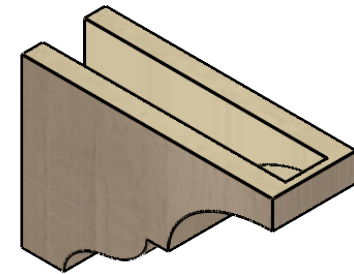

ITEM NUMBER: CORU04X12X08ASHRCPR

4"W X 12"D X 8"H SERIES 3 CLASSIC ASHEBORO ROUGH CEDAR
TIMBERTHANE FAUX WOOD CORBEL, PRIMED

SIDE PROFILE

FRONT PROFILE

ISOMETRIC

EKENA MILLWORK
2300 WEST MAIN ST.
CLARKSVILLE, TX 75426
TOLL FREE: 866-607-0453
WWW.EKENAMILLWORK.COM