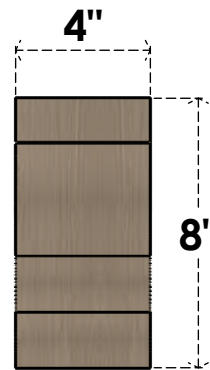

ITEM NUMBER: CORU04X12X08ASHRCPR

4"W X 12"D X 8"H SERIES 3 CLASSIC ASHEBORO ROUGH CEDAR
TIMBERTHANE FAUX WOOD CORBEL, PRIMED

SIDE PROFILE

FRONT PROFILE

ISOMETRIC

EKENA MILLWORK
2300 WEST MAIN ST.
CLARKSVILLE, TX 75426
TOLL FREE: 866-607-0453
WWW.EKENAMILLWORK.COM

NOTES

1. INSTALLATION TO BE COMPLETED IN ACCORDANCE WITH MANUFACTURER'S SPECIFICATIONS.
2. DRAWING MAY NOT BE TO SCALE
3. THIS DRAWING IS INTENDED FOR DESIGN AND PLANNING PURPOSES ONLY.
4. ALL INFORMATION CONTAINED HEREIN WAS CURRENT AT THE TIME OF DEVELOPMENT BUT MUST BE REVIEWED AND APPROVED BY THE PRODUCT MANUFACTURER TO BE CONSIDERED ACCURATE.
5. TIMBERTHANE ARCHITECTURAL PRODUCTS ARE MADE FROM HIGH DENSITY URETHANE AND COME FACTORY PRIMED