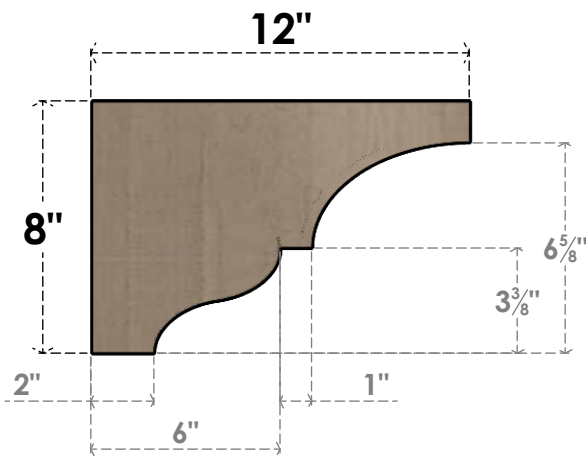

ITEM NUMBER: CORU04X12X08ASHRCPR

4"W X 12"D X 8"H SERIES 3 CLASSIC ASHEBORO ROUGH CEDAR
TIMBERTHANE FAUX WOOD CORBEL, PRIMED

SIDE PROFILE

FRONT PROFILE

ISOMETRIC

EKENA MILLWORK
2300 WEST MAIN ST.
CLARKSVILLE, TX 75426
TOLL FREE: 866-607-0453
WWW.EKENAMILLWORK.COM

NOTES

1. INSTALLATION TO BE COMPLETED IN ACCORDANCE WITH MANUFACTURER'S SPECIFICATIONS.
2. DRAWING MAY NOT BE TO SCALE
3. THIS DRAWING IS INTENDED FOR DESIGN AND PLANNING PURPOSES ONLY.
4. ALL INFORMATION CONTAINED HEREIN WAS CURRENT AT THE TIME OF DEVELOPMENT BUT MUST BE REVIEWED AND APPROVED BY THE PRODUCT MANUFACTURER TO BE CONSIDERED ACCURATE.
5. TIMBERTHANE ARCHITECTURAL PRODUCTS ARE MADE FROM HIGH DENSITY URETHANE AND COME FACTORY PRIMED