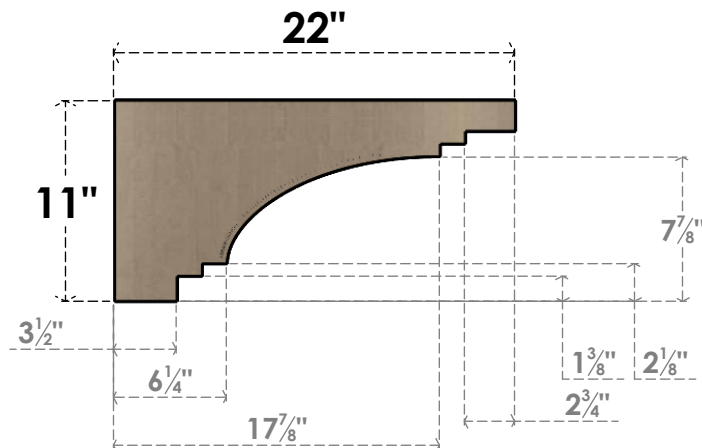

ITEM NUMBER: CORU11X22X11PECRCPR

11"W X 22"D X 11"H SERIES 3 WIDE PESCADERO ROUGH CEDAR
TIMBERTHANE FAUX WOOD CORBEL, PRIMED

SIDE PROFILE

FRONT PROFILE

ISOMETRIC

EKENA MILLWORK
2300 WEST MAIN ST.
CLARKSVILLE, TX 75426
TOLL FREE: 866-607-0453
WWW.EKENAMILLWORK.COM

NOTES

1. INSTALLATION TO BE COMPLETED IN ACCORDANCE WITH MANUFACTURER'S SPECIFICATIONS.
2. DRAWING MAY NOT BE TO SCALE
3. THIS DRAWING IS INTENDED FOR DESIGN AND PLANNING PURPOSES ONLY.
4. ALL INFORMATION CONTAINED HEREIN WAS CURRENT AT THE TIME OF DEVELOPMENT BUT MUST BE REVIEWED AND APPROVED BY THE PRODUCT MANUFACTURER TO BE CONSIDERED ACCURATE.
5. TIMBERTHANE ARCHITECTURAL PRODUCTS ARE MADE FROM HIGH DENSITY URETHANE AND COME FACTORY PRIMED