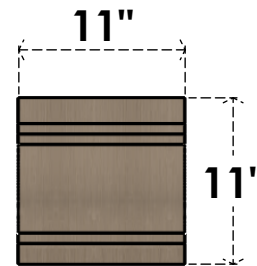

ITEM NUMBER: CORU11X22X11PECRCPR

11"W X 22"D X 11"H SERIES 3 WIDE PESCADERO ROUGH CEDAR
TIMBERTHANE FAUX WOOD CORBEL, PRIMED

SIDE PROFILE

FRONT PROFILE

ISOMETRIC

EKENA MILLWORK
2300 WEST MAIN ST.
CLARKSVILLE, TX 75426
TOLL FREE: 866-607-0453
WWW.EKENAMILLWORK.COM

NOTES

1. INSTALLATION TO BE COMPLETED IN ACCORDANCE WITH MANUFACTURER'S SPECIFICATIONS.
2. DRAWING MAY NOT BE TO SCALE
3. THIS DRAWING IS INTENDED FOR DESIGN AND PLANNING PURPOSES ONLY.
4. ALL INFORMATION CONTAINED HEREIN WAS CURRENT AT THE TIME OF DEVELOPMENT BUT MUST BE REVIEWED AND APPROVED BY THE PRODUCT MANUFACTURER TO BE CONSIDERED ACCURATE.
5. TIMBERTHANE ARCHITECTURAL PRODUCTS ARE MADE FROM HIGH DENSITY URETHANE AND COME FACTORY PRIMED