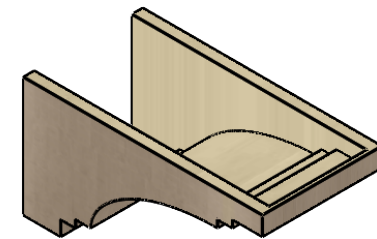

ITEM NUMBER: CORU11X22X11PECRCPR

11"W X 22"D X 11"H SERIES 3 WIDE PESCADERO ROUGH CEDAR
TIMBERTHANE FAUX WOOD CORBEL, PRIMED

SIDE PROFILE

FRONT PROFILE

ISOMETRIC

EKENA MILLWORK
2300 WEST MAIN ST.
CLARKSVILLE, TX 75426
TOLL FREE: 866-607-0453
WWW.EKENAMILLWORK.COM