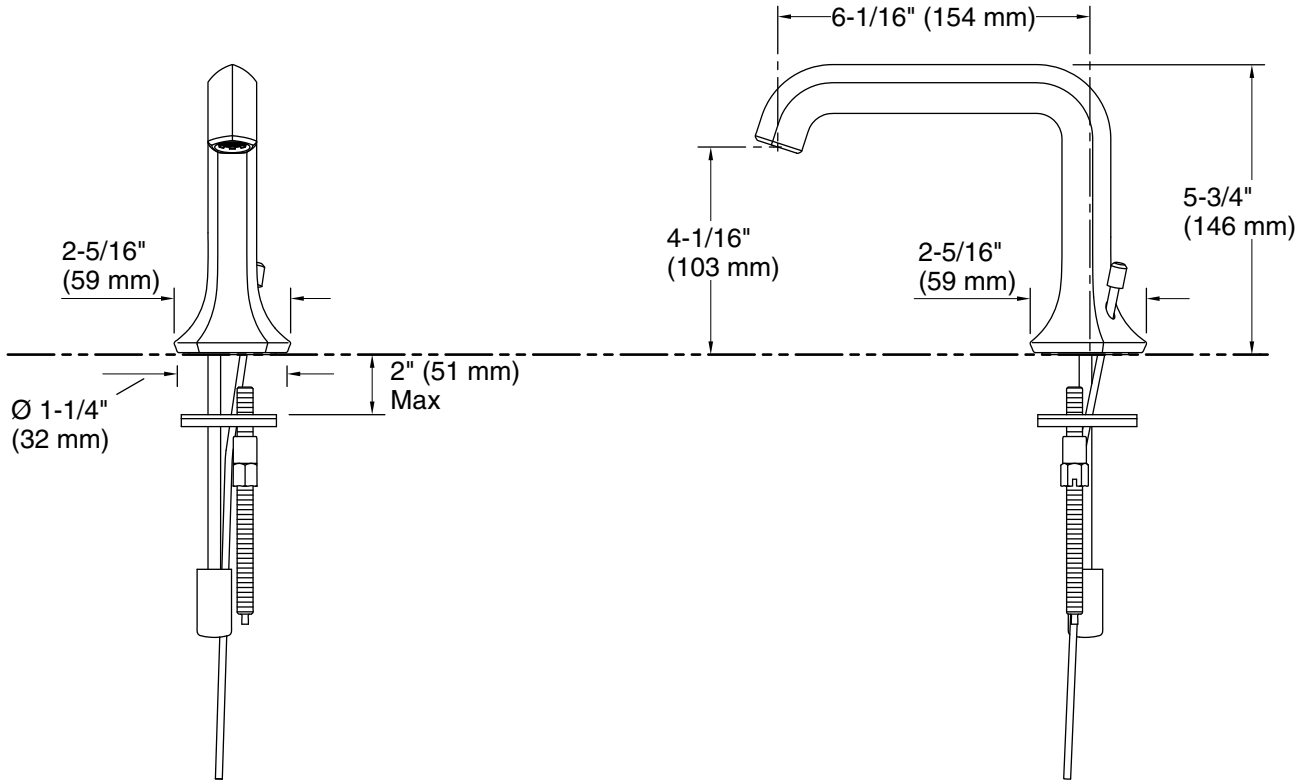

Features

- 6" (152 mm) spout reach
- 1.0 gpm (3.8 lpm) maximum flow rate at 60 psi (4.14 bar)
- Laminar flow
- Metal pop-up drain with lift rod and 1-1/4" tailpiece
- Part of the Occasion bathroom faucet and accessory collection

Material

- Premium metal construction for durability and reliability
- KOHLER finishes resist corrosion and tarnishing

Installation

- For 8" – 16" (203 – 406 mm) centers
- Deck-mount

Required Products/Accessories

Technical Information

All product dimensions are nominal.

Faucet flow rate: 1 gal/min (3.8 l/min)

Drain included: Yes

Drain with overflow: Yes

Drain tailpiece included: Yes

Spout:

Spout reach: 6-1/16" (154 mm)