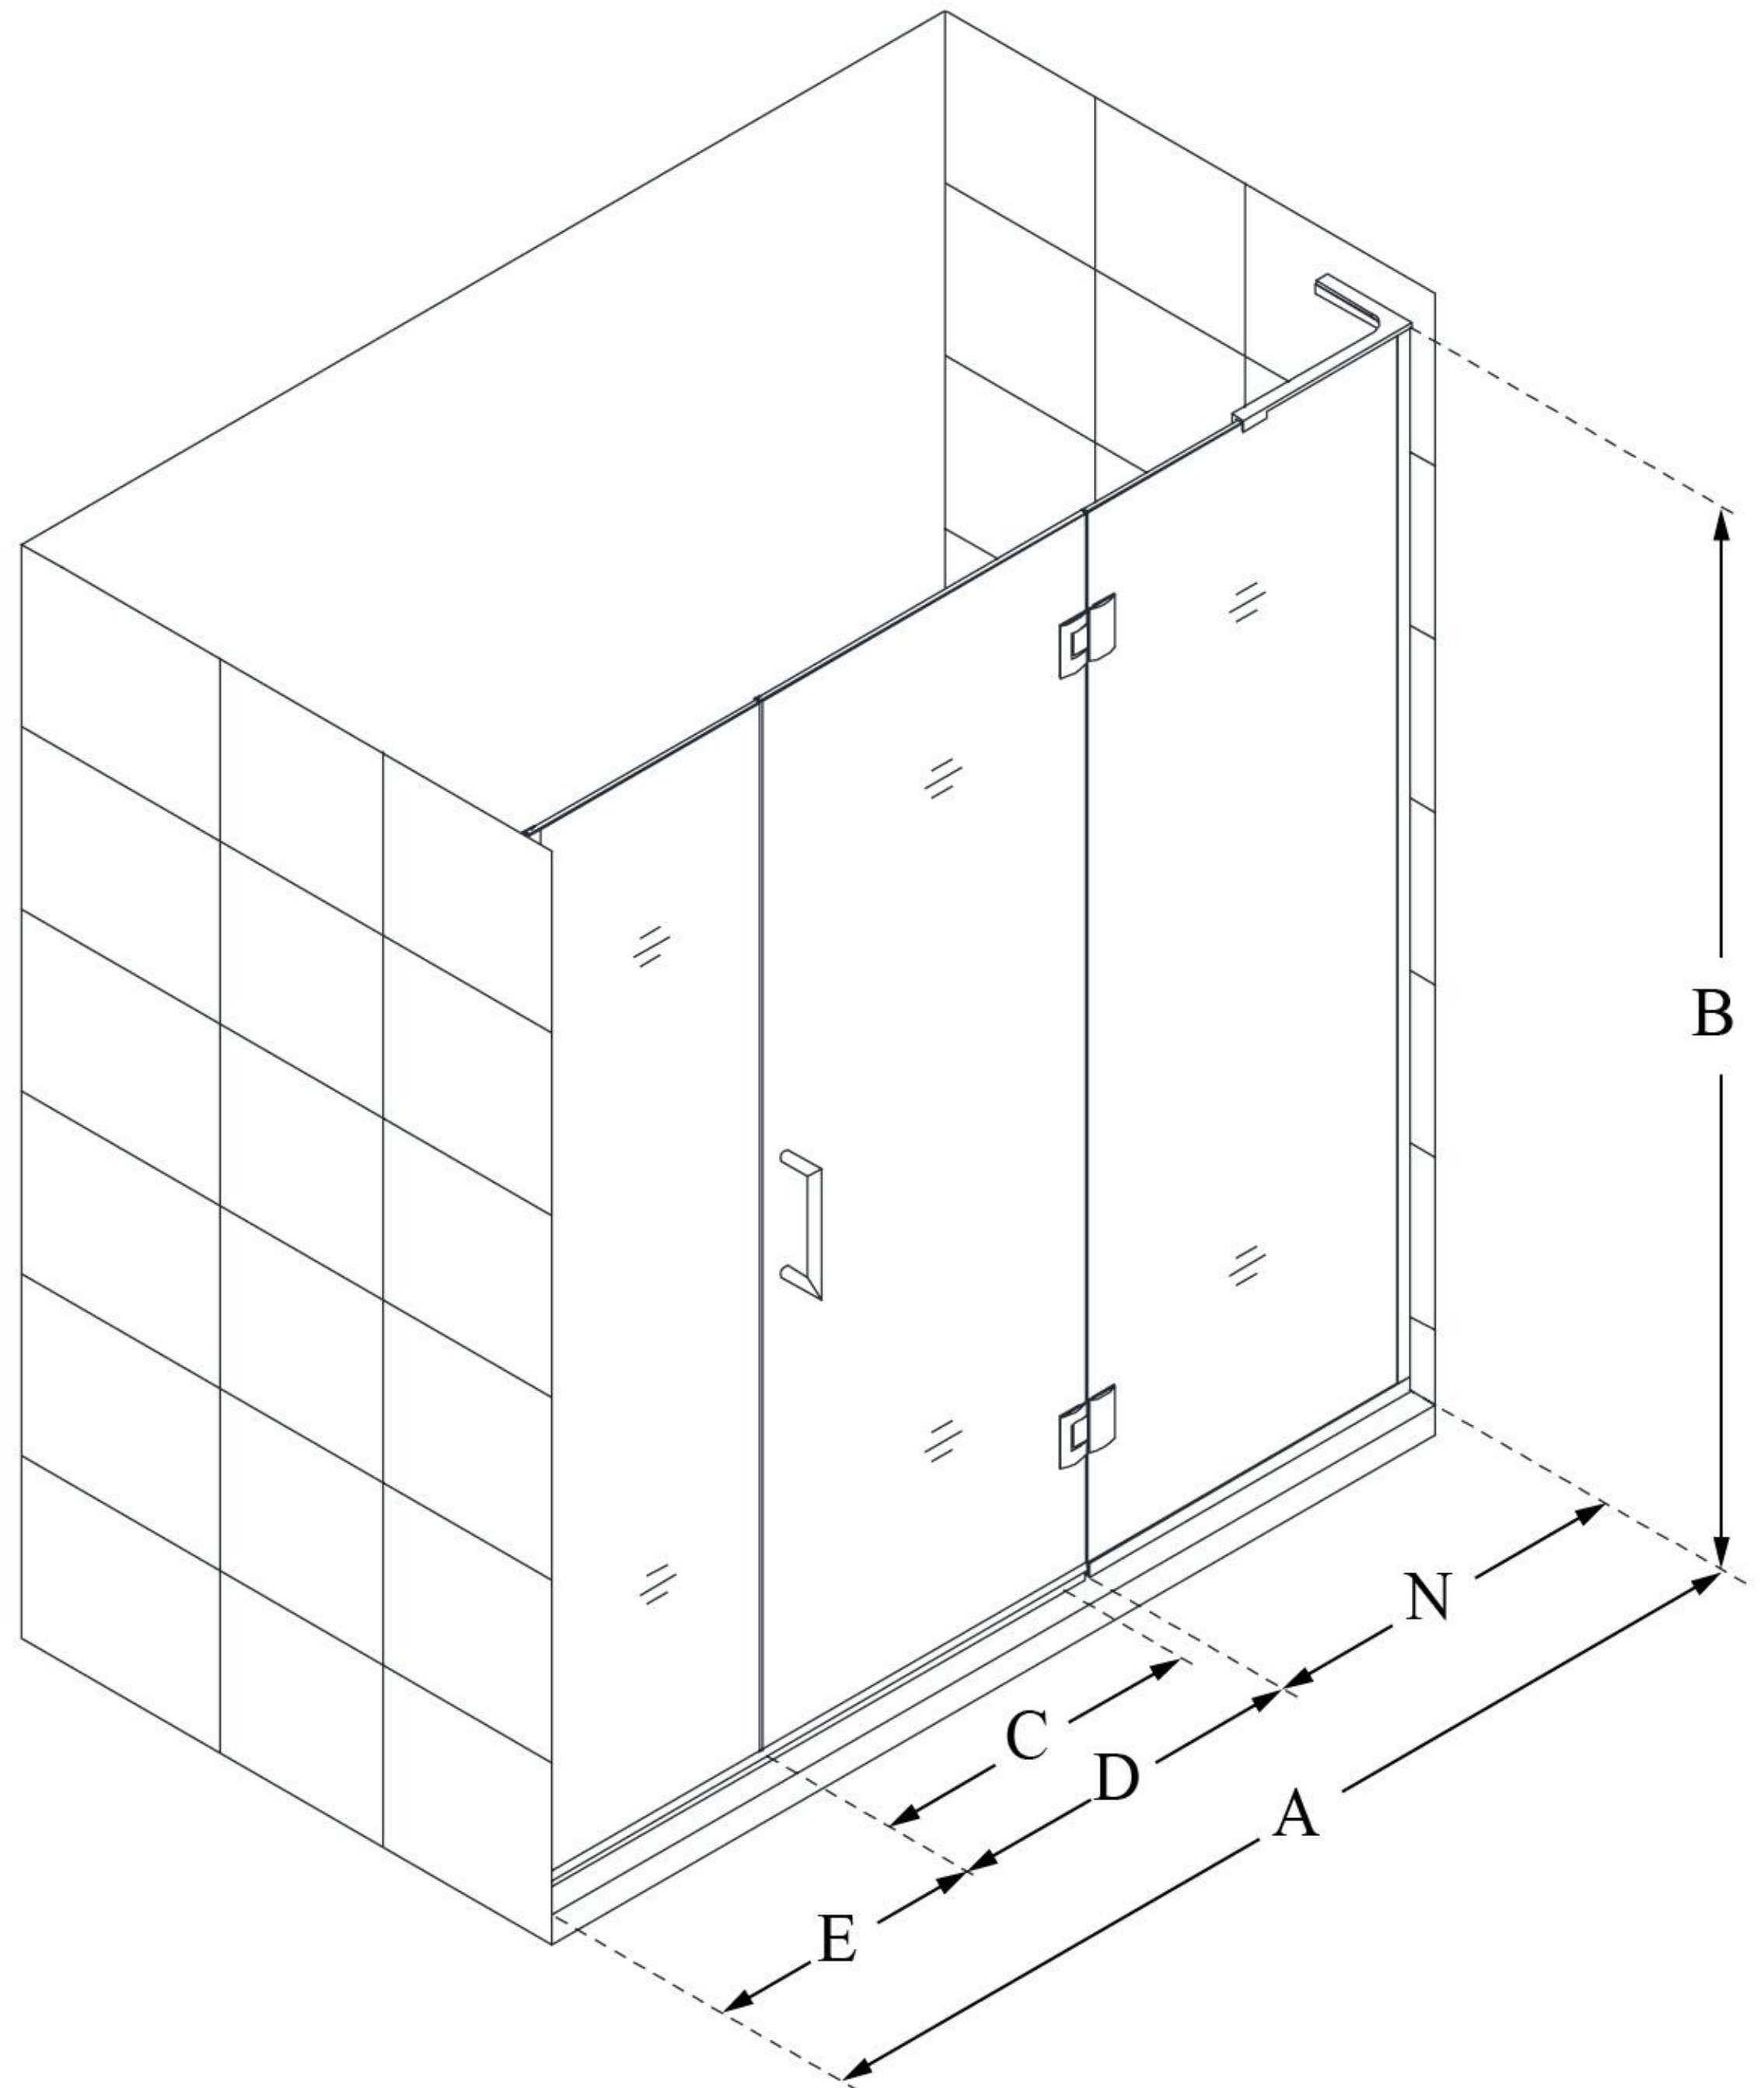

## UNIDOOR-X

DreamLine Unidoor-X 62 1/2-63  
in. W x 72 in. H Frameless Hinged  
Shower Door, Clear Glass

SWING DOOR

### CONFIGURATION DIMENSIONS:

**A: 62 1/2 - 63 in.**

MODEL WIDTH

**B: 72 in.**

MODEL HEIGHT

**C: 23 in.**

ACCESS WIDTH

**D: 24 in.**

DOOR WIDTH

**E: 14 1/2 in.**

INLINE PANEL WIDTH

**N: 24 in.**

HINGE PANEL WIDTH

DreamLine reserves the right to update or modify the hardware or materials pictured without prior notice for the purpose of product improvement and customer satisfaction.