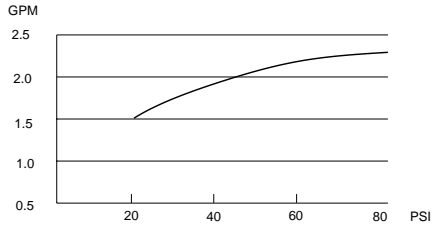

3" MULTI FUNCTION SHOWERHEAD

Description

- 3" diameter showerhead with spray and massage settings

Flow & Valving

Flow Rate

- Conforms to Energy Policy Act of 1992 - maximum flow rate at 80psi of 2.5gpm.

Standards