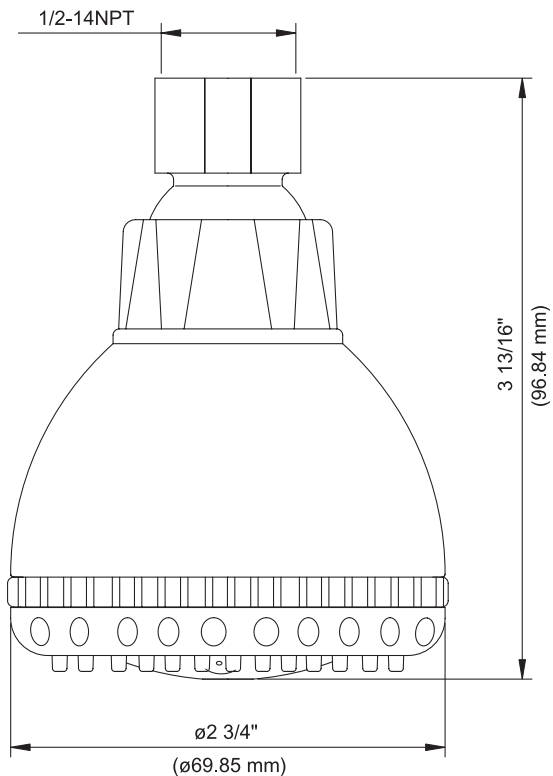

Specific Features : _____ Submitted Model No. : _____