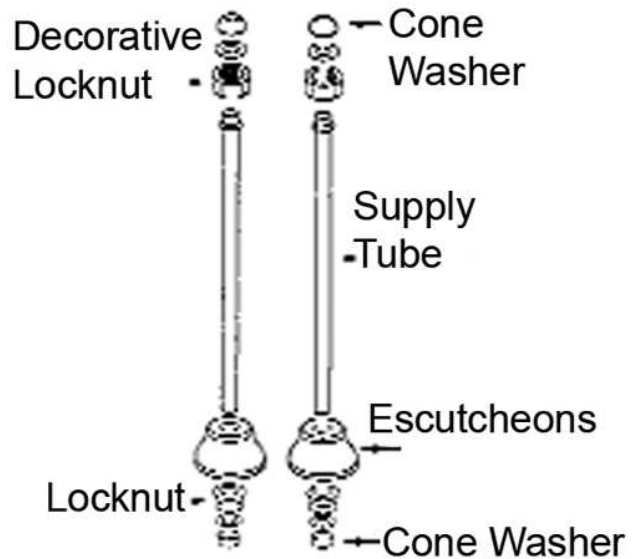

# STRAIGHT BATH SUPPLIES

Cat.No.

5577

H: 24"

OD: 1/2"

## Features:

- ▶ For Use with Faucets Mounted to the Tub Deck
- ▶ No Stops
- ▶ Available in 5 Finishes

## Finishes:

- CP** Polished Chrome
- BP** Polished Brass
- PN** Polished Nickel
- SN** Brushed Nickel
- ORB** Oil Rubbed Bronze

Dimensions and specifications subject to change without notice.