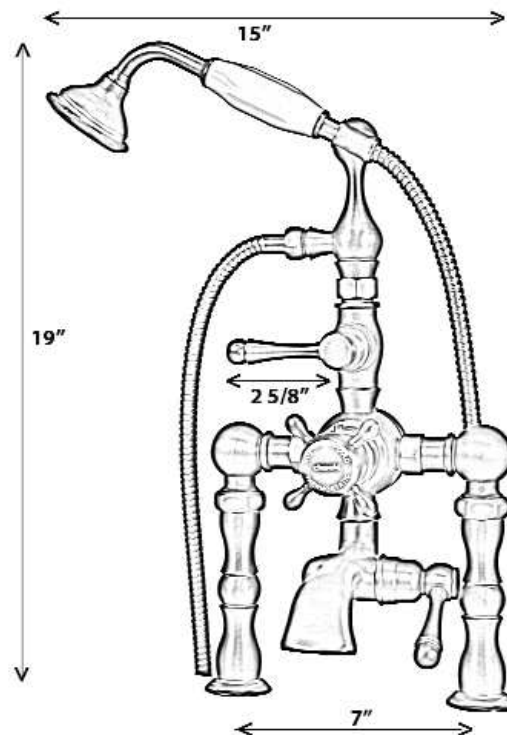

THERMOSTATIC TUB FILLER WITH HAND SHOWER

Cat. No.

7529

Features:

- ▶ Elephant spout
- ▶ Telephone style handheld shower and cradle
- ▶ 60" Hose
- ▶ Metal lever handles
- ▶ 7" Centers
- ▶ 7 3/4" deck mount couplers
- ▶ Locking temperature button
- ▶ Thermostatic control within 1°C + or -
- ▶ Thermostatic valve IAPMO approved
- ▶ Available in 5 finishes

Finishes:

CP Polished Chrome
PB Polished Brass
PN Polished Nickel

BN Brushed Nickel
ORB Oil Rubbed Bronze

Dimensions are nominal and may vary. Dimensions and specifications subject to change without notice.